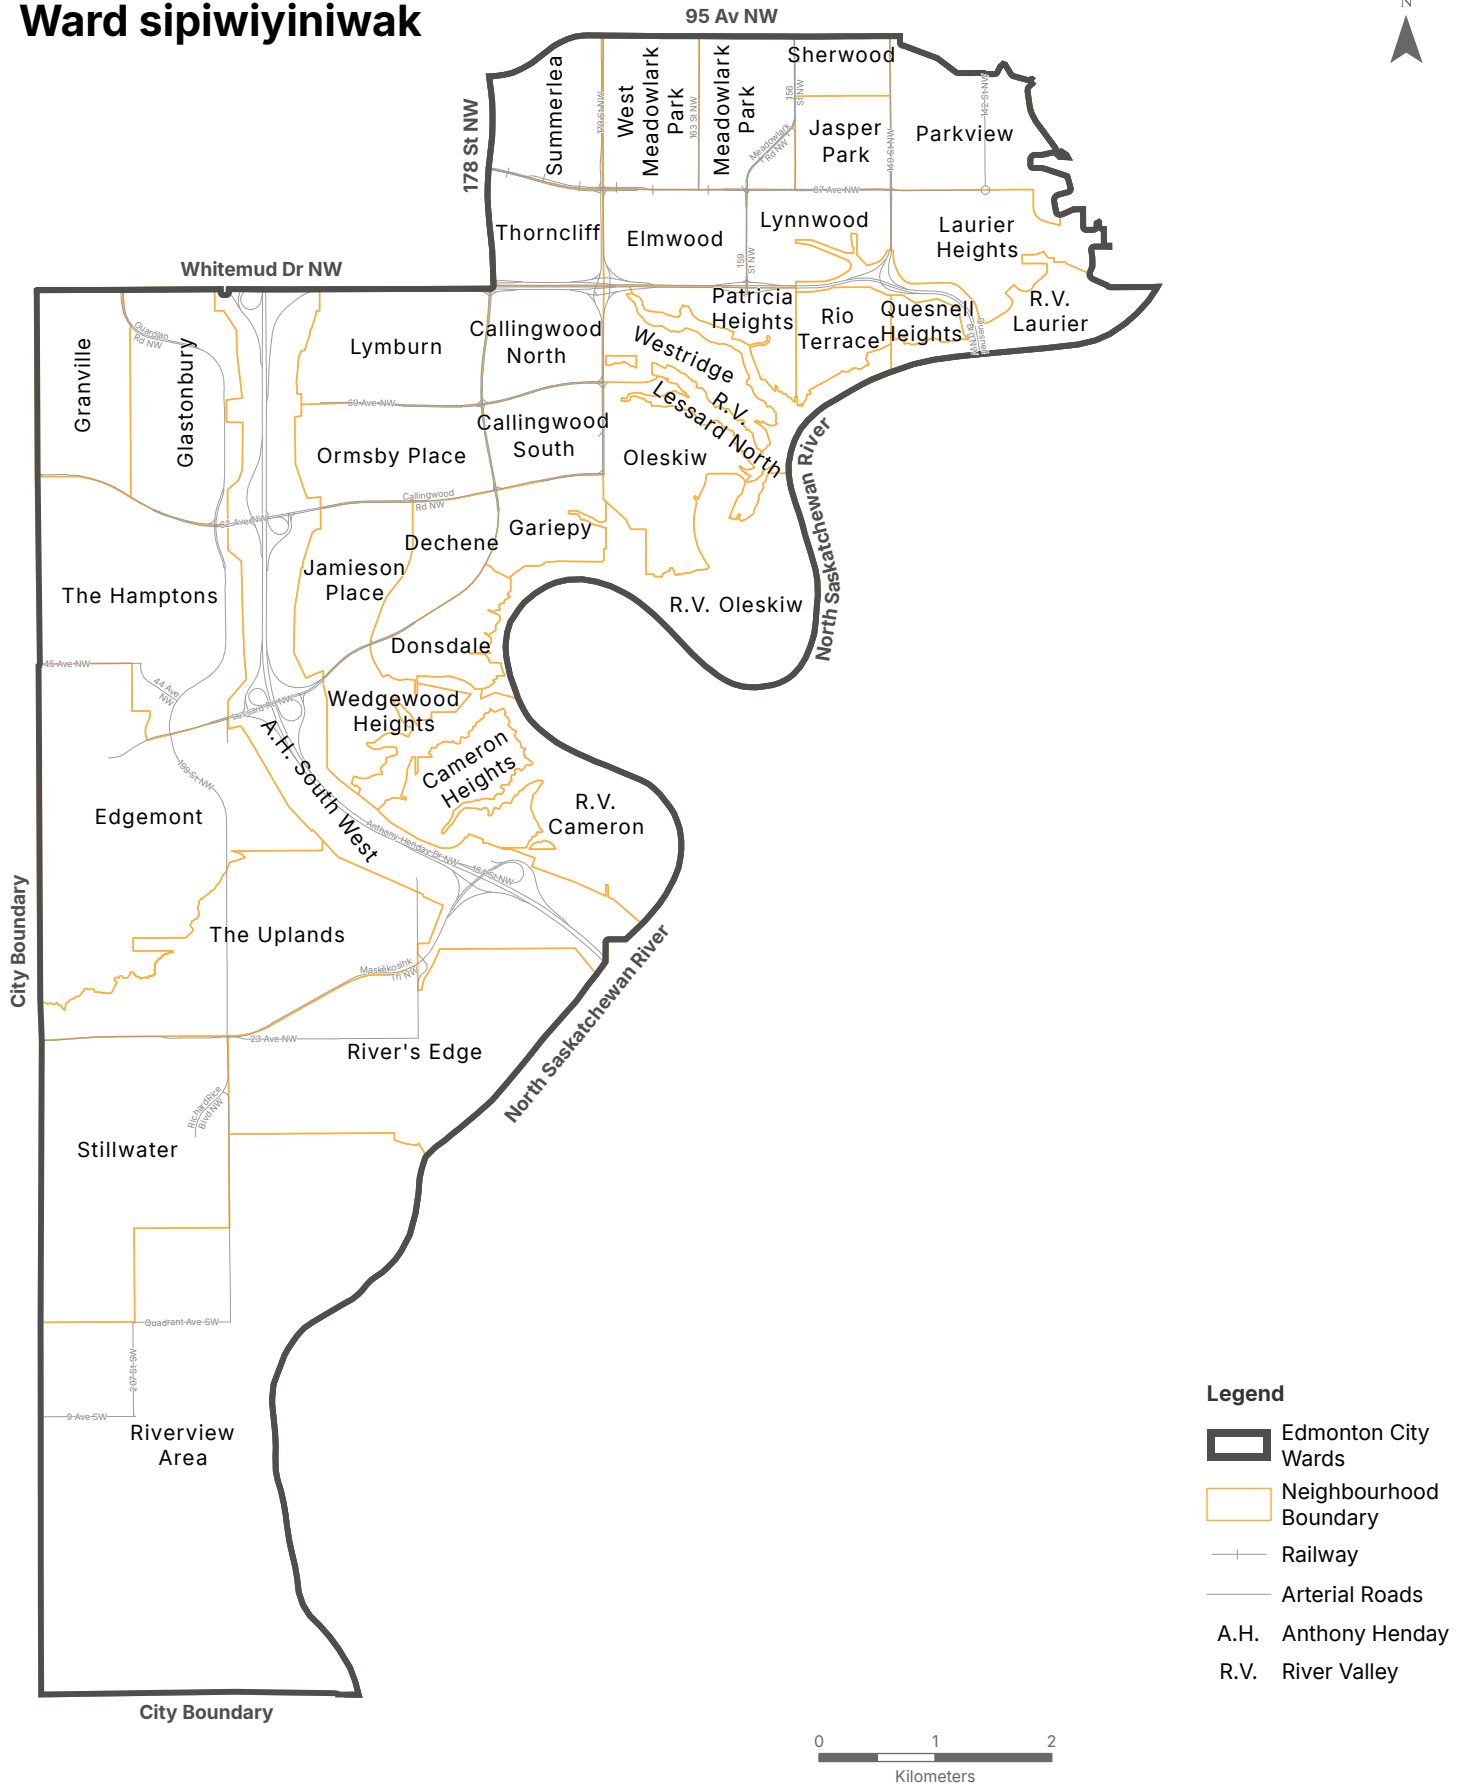

# Ward sipiwiyiniwak

Map compiled by:  
Edmonton Elections, City of  
Edmonton

The City of Edmonton disclaims any  
liability for the use of this map.

Map Revised: December 02, 2024

Ward Boundaries in Effect For  
2025 Edmonton Election