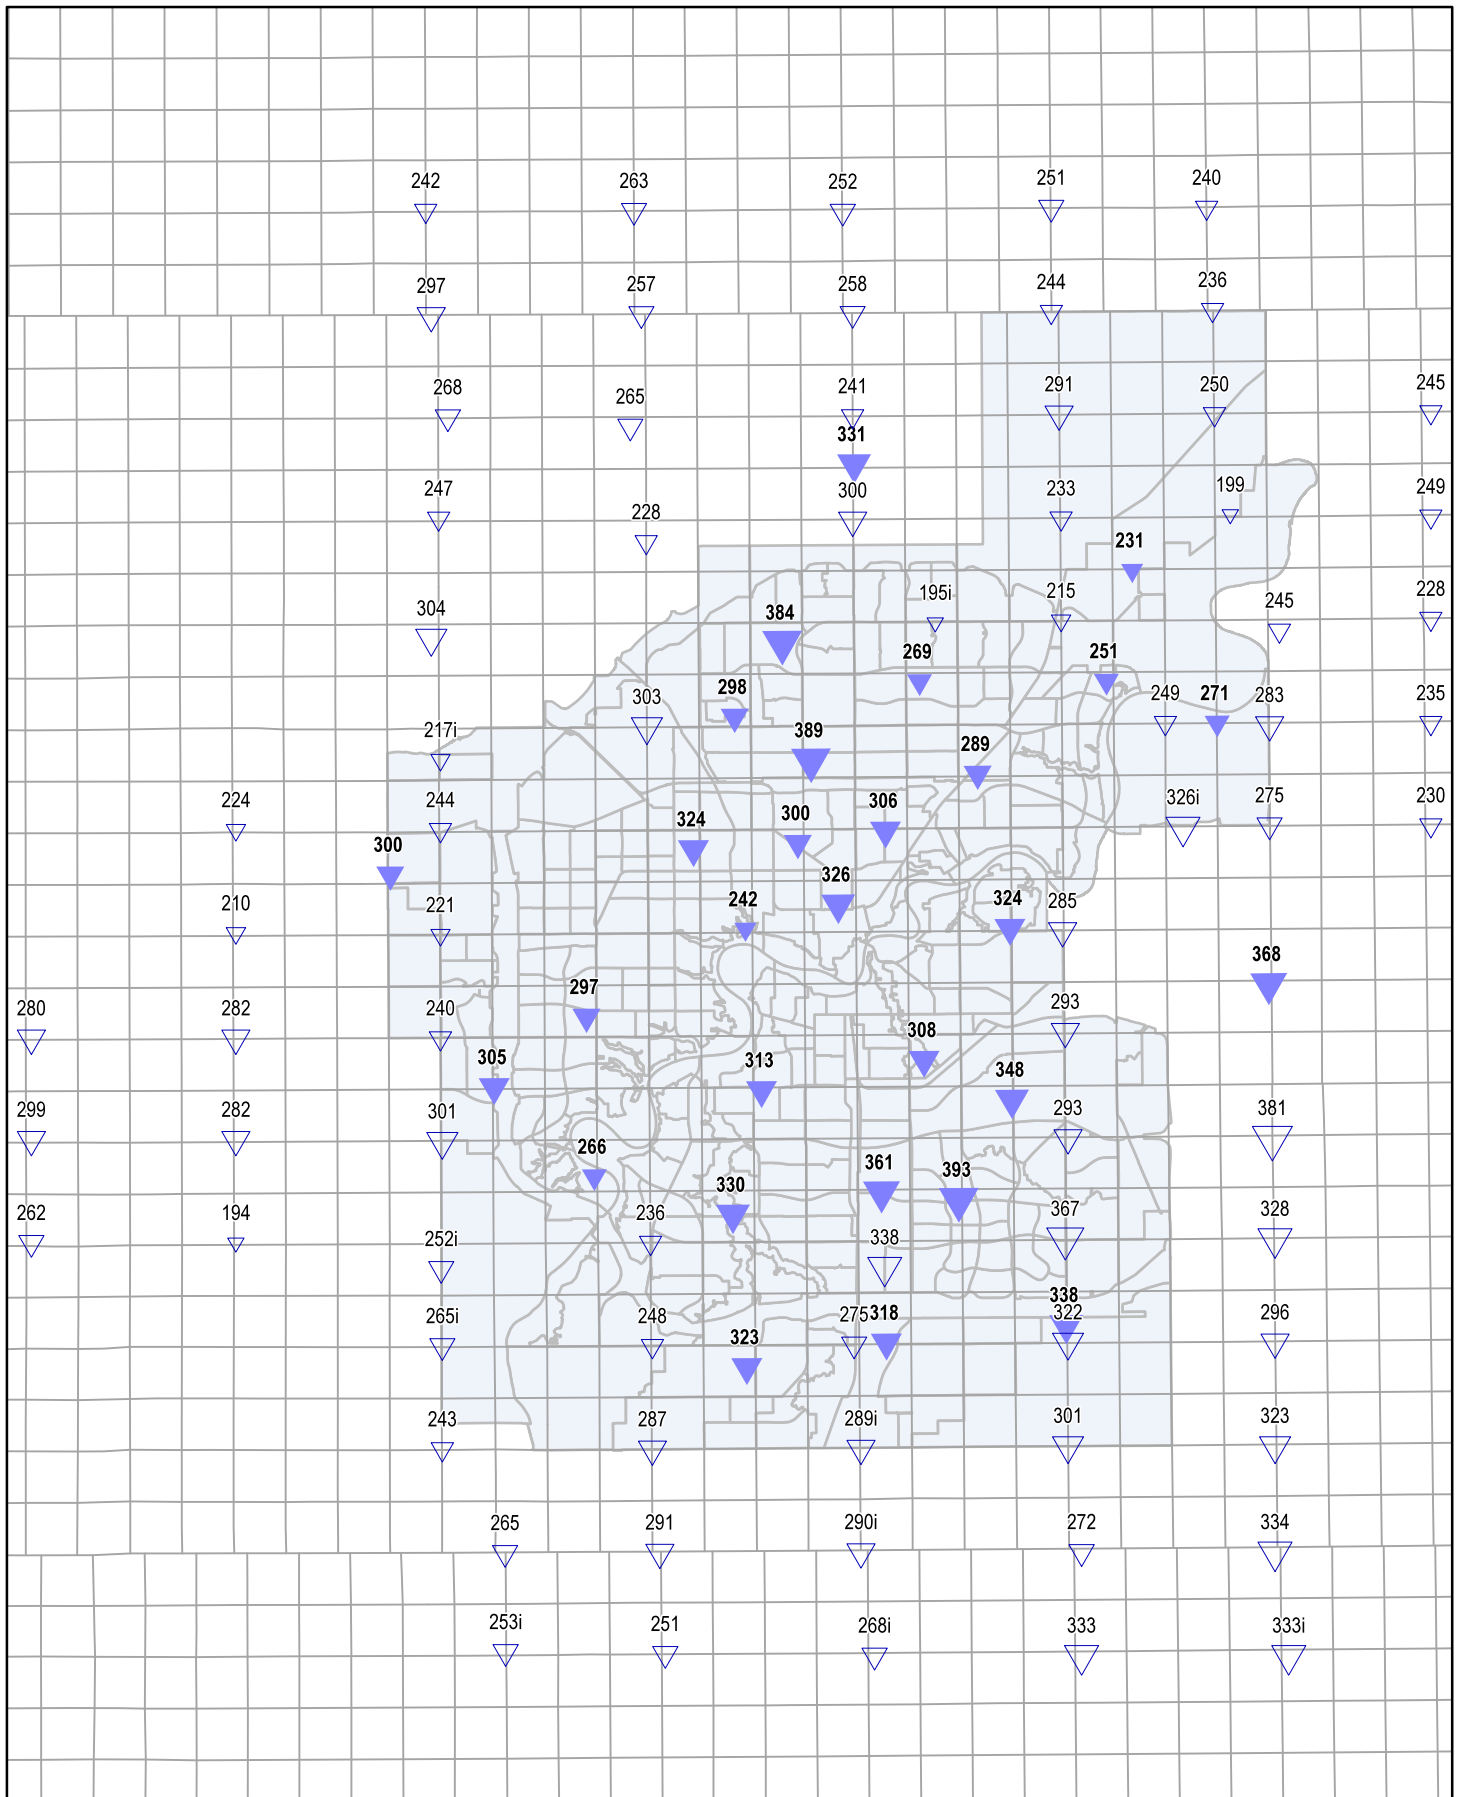

Edmonton Area Precipitation (mm) Accumulations May 23 - August 8, 2011

- Drainage Rain Gauge
- Pest Management Rain Gauge

i=incomplete data
Updated October 24, 2011