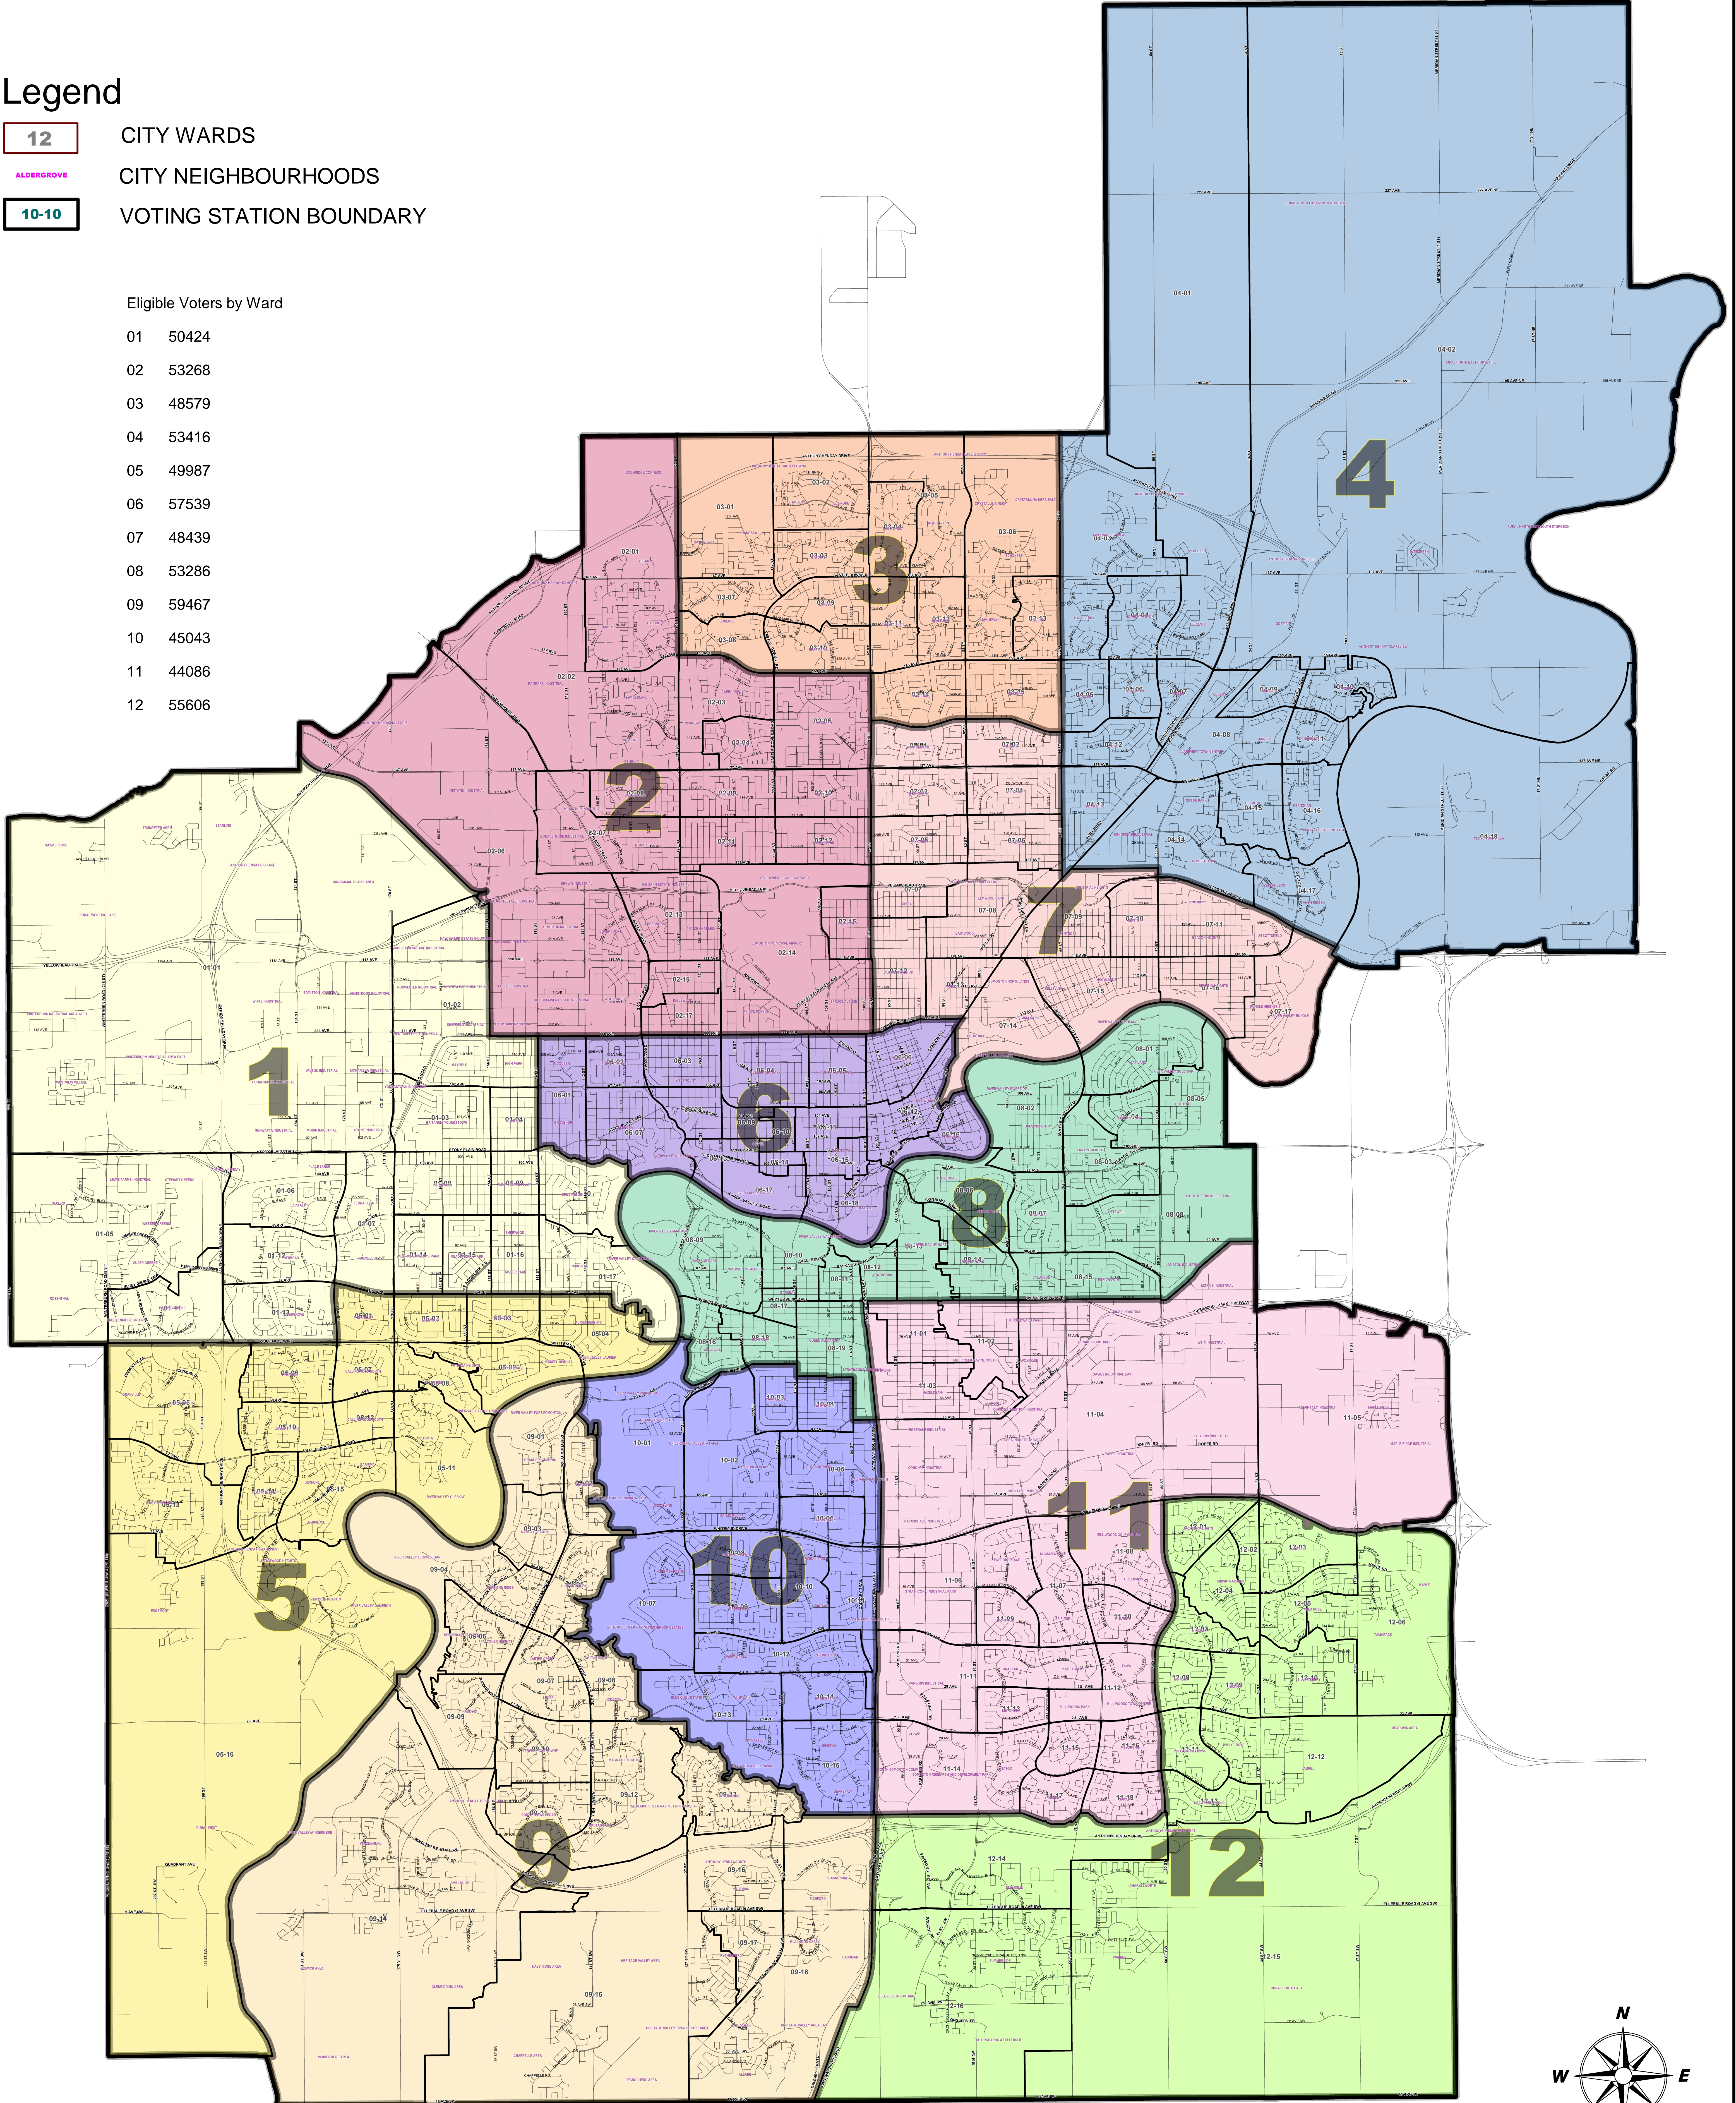

## Legend

- 12 CITY WARDS
- ALDERGROVE CITY NEIGHBOURHOODS
- 10-10 VOTING STATION BOUNDARY

### Eligible Voters by Ward

- 01 50424
- 02 53268
- 03 48579
- 04 53416
- 05 49987
- 06 57539
- 07 48439
- 08 53286
- 09 59467
- 10 45043
- 11 44086
- 12 55606

City of Edmonton