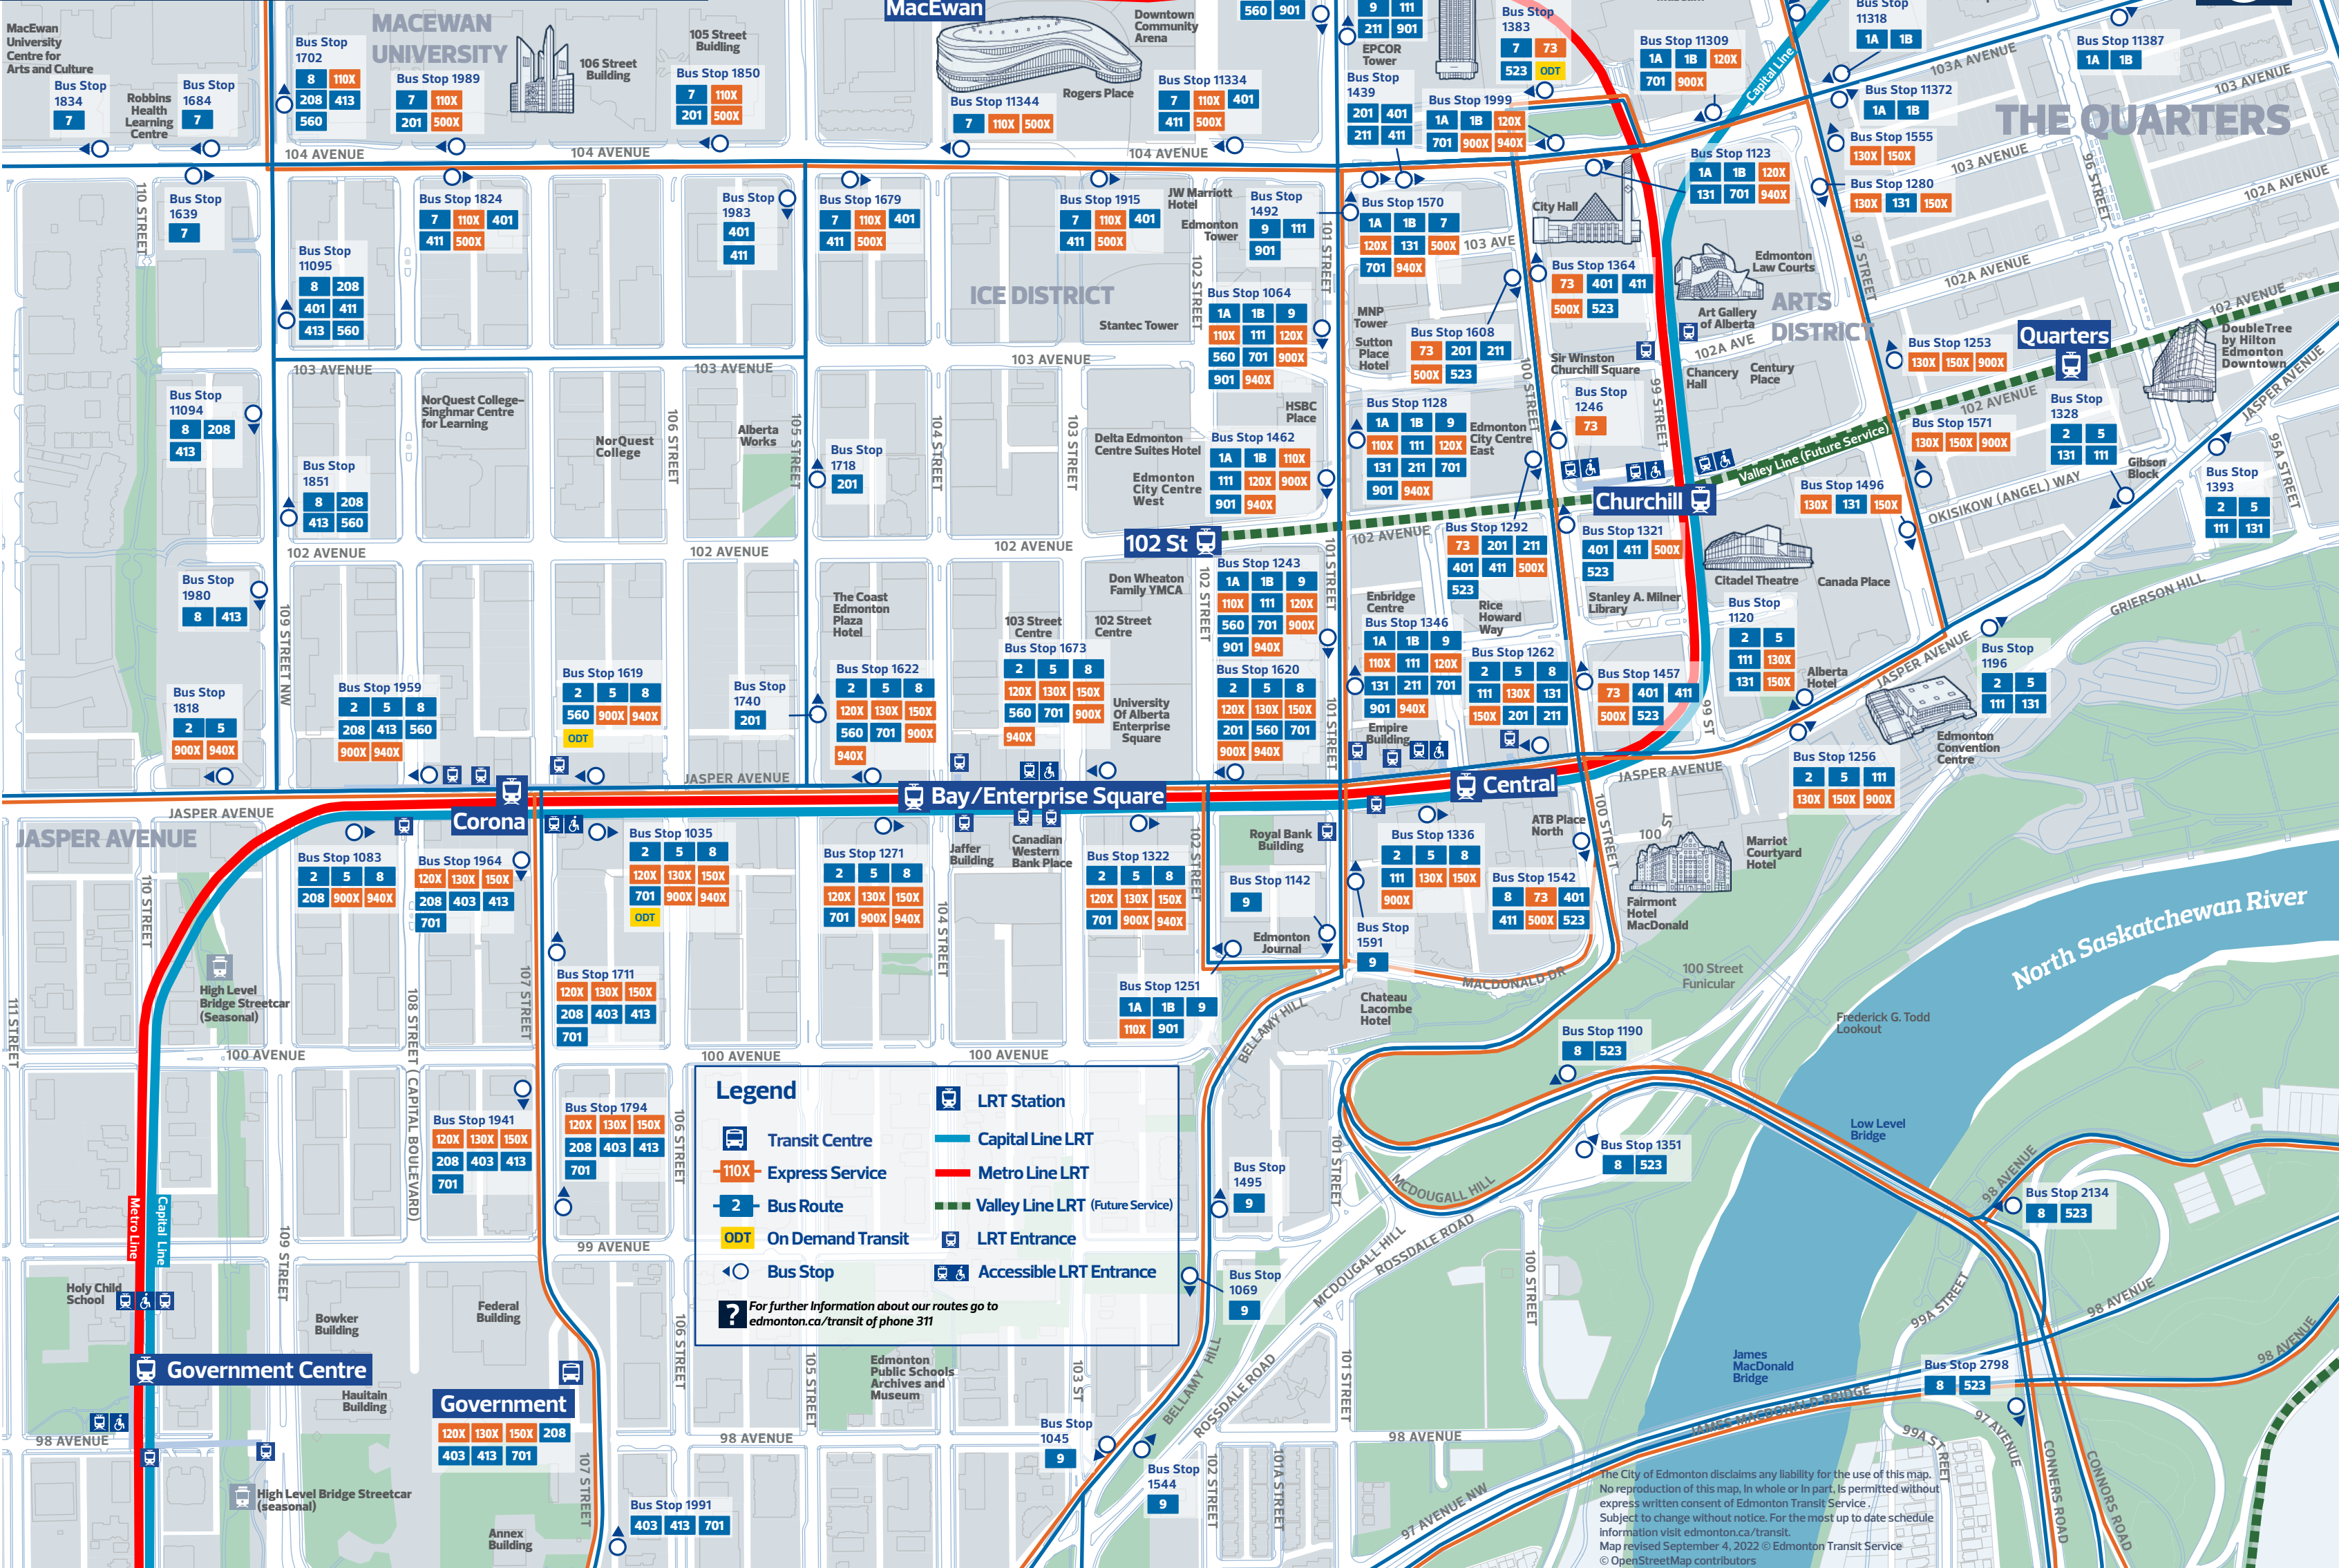

Downtown Map

Legend

- Transit Centre
- Express Service
- Bus Route
- On Demand Transit
- Bus Stop
- LRT Station
- Capital Line LRT
- Metro Line LRT
- Valley Line LRT (Future Service)
- LRT Entrance
- Accessible LRT Entrance

For further information about our routes go to edmonton.ca/transit or phone 311

The City of Edmonton disclaims any liability for the use of this map. No reproduction of this map, in whole or in part, is permitted without express written consent of Edmonton Transit Service. Subject to change without notice. For the most up to date schedule information visit edmonton.ca/transit. Map revised September 4, 2022 © Edmonton Transit Service © OpenStreetMap contributors