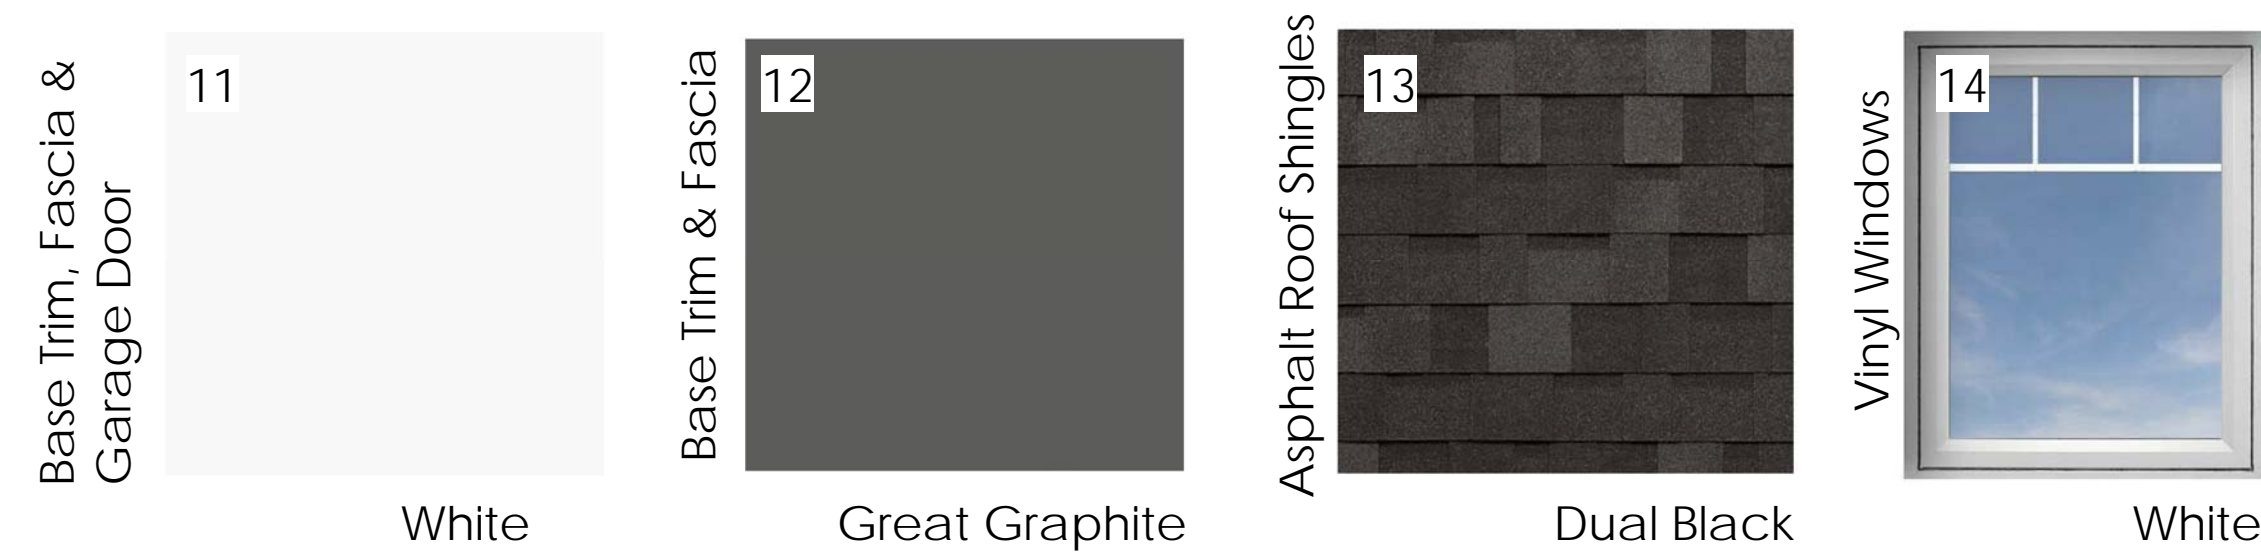

6PLEX - FRONT VIEW

OPTION 1

18' X 32' - FASCIA & BASE TRIM (WHITE)

16' X 34' - FASCIA & BASE TRIM (GREY)

6PLEX - REAR VIEW

OPTION 1

18' X 32' - FASCIA & BASE TRIM(WHITE)

16' X 34' - FASCIA & BASE TRIM (GREY)

6PLEX - FRONT ELEVATION

OPTION 1

18' X 32' - FASCIA & BASE TRIM(WHITE)

16' X 34' - FASCIA & BASE TRIM (GREY)

BLUEQUILL TOWNHOMES