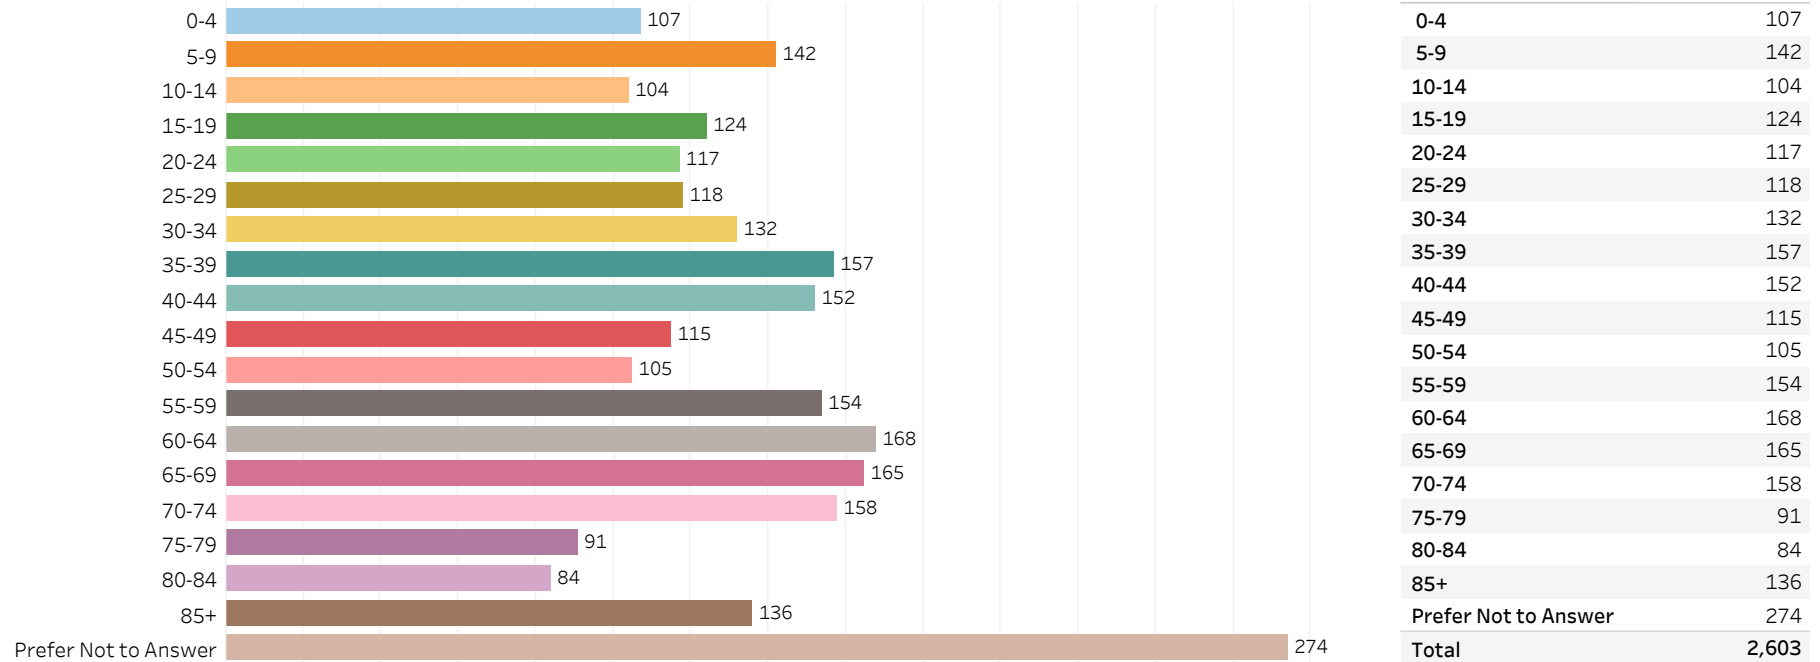

2019 Edmonton Municipal Census (Neighbourhood)

(Note: As per City of Edmonton Census Policy C520C, neighbourhoods with a population of less than 50 residents are reported as zero.)

Neighbourhood:

WOODCROFT

1. Population by Age Range

2. Population by Gender

3. Dwelling Unit Status