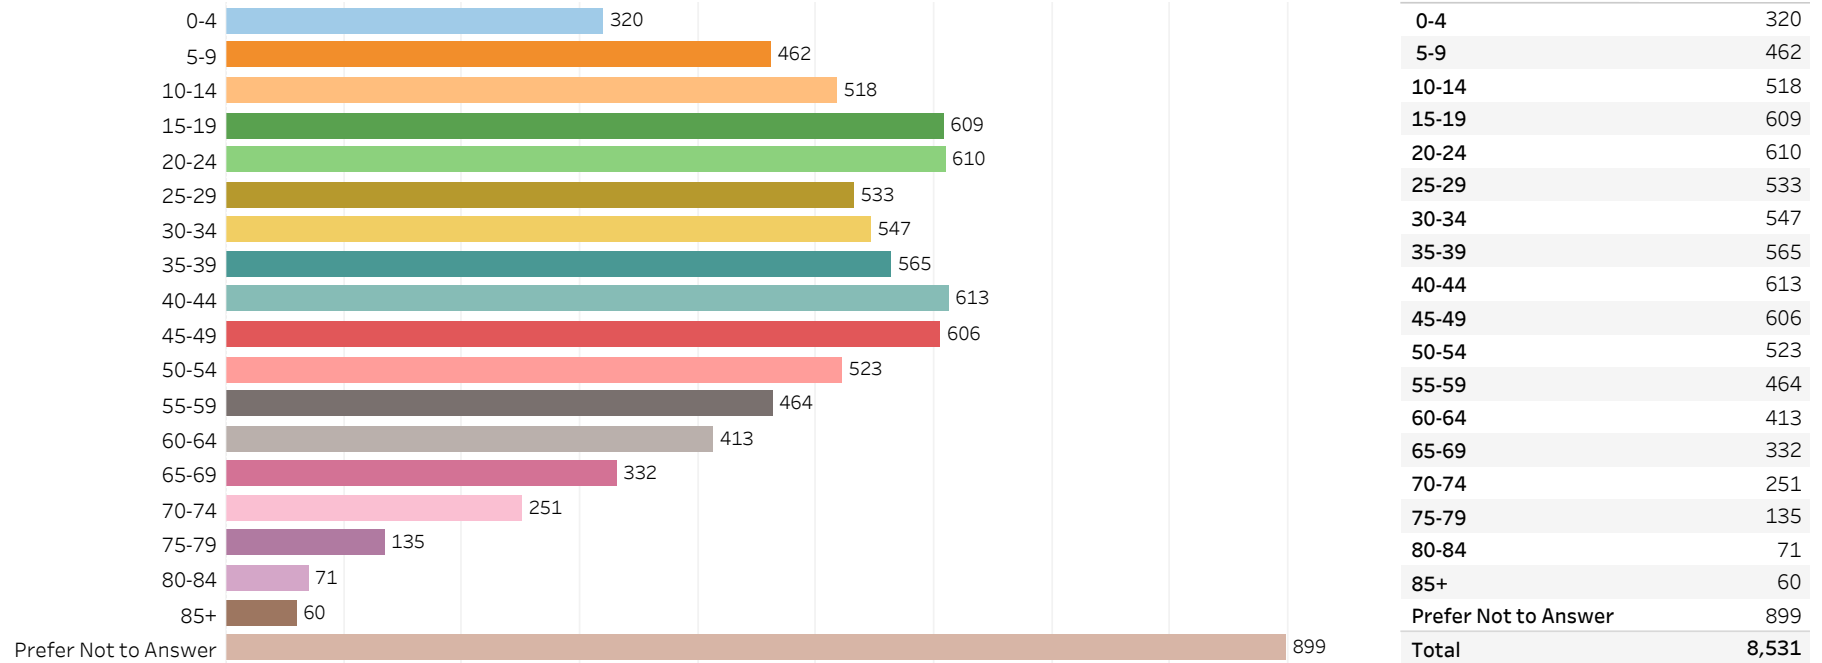

# 2019 Edmonton Municipal Census (Neighbourhood)

(Note: As per City of Edmonton Census Policy C520C, neighbourhoods with a population of less than 50 residents are reported as zero.)

Neighbourhood:

WILD ROSE

## 1. Population by Age Range

## 2. Population by Gender