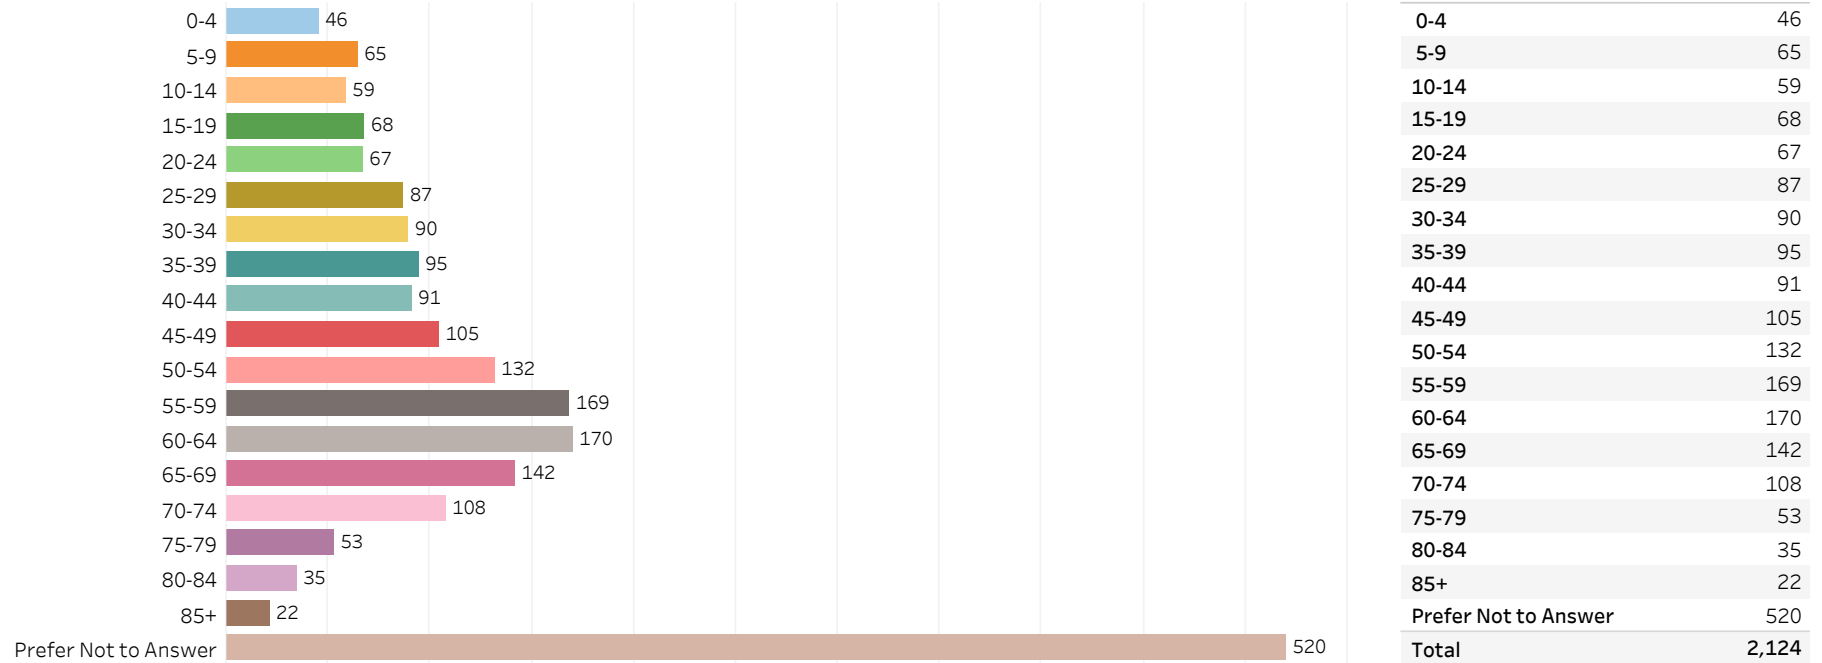

2019 Edmonton Municipal Census (Neighbourhood)

(Note: As per City of Edmonton Census Policy C520C, neighbourhoods with a population of less than 50 residents are reported as zero.)

Neighbourhood:

WESTVIEW VILLAGE

1. Population by Age Range

2. Population by Gender

3. Dwelling Unit Status