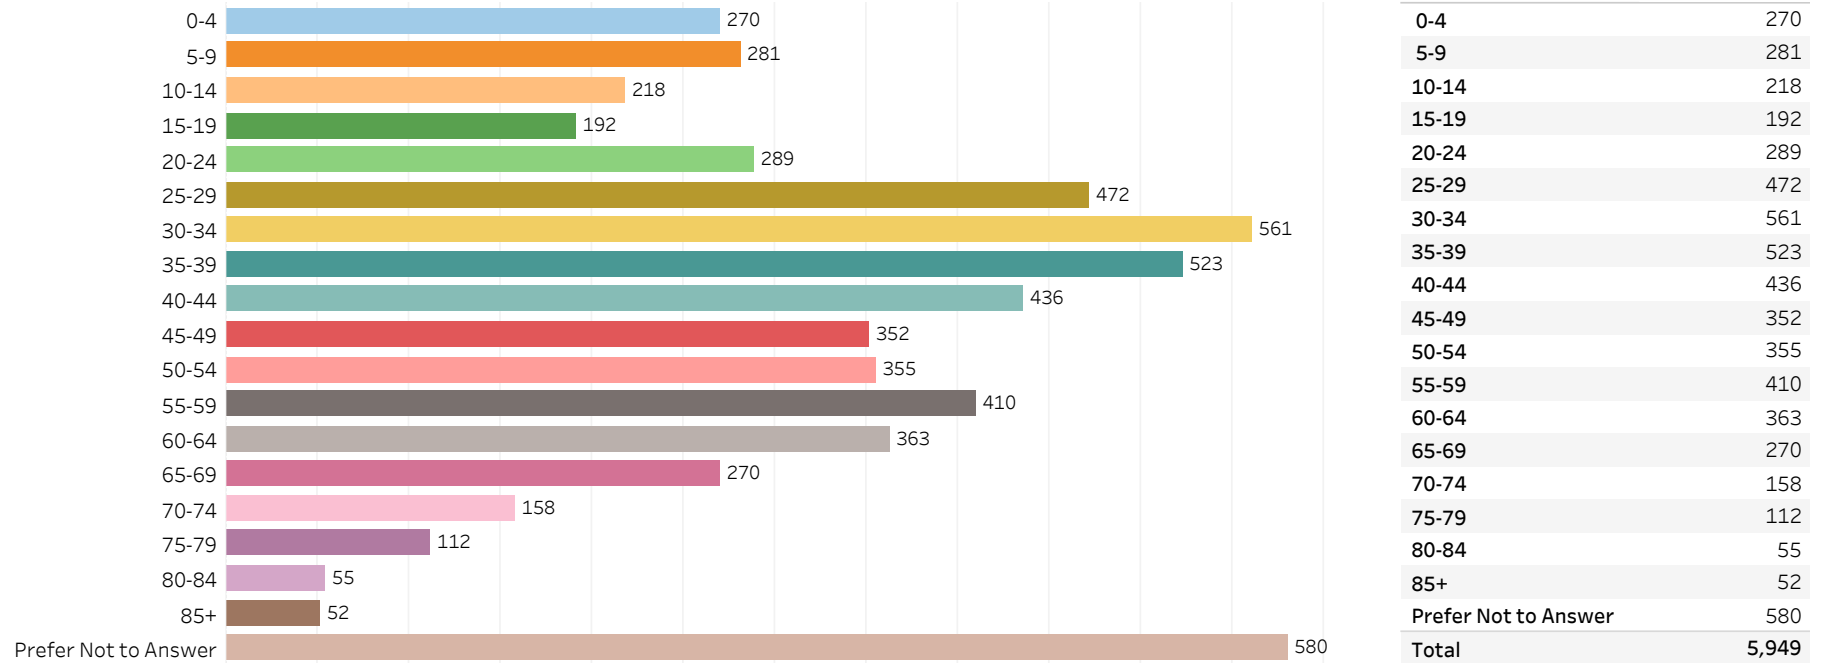

# 2019 Edmonton Municipal Census (Neighbourhood)

(Note: As per City of Edmonton Census Policy C520C, neighbourhoods with a population of less than 50 residents are reported as zero.)

Neighbourhood:

WESTMOUNT

## 1. Population by Age Range

## 2. Population by Gender