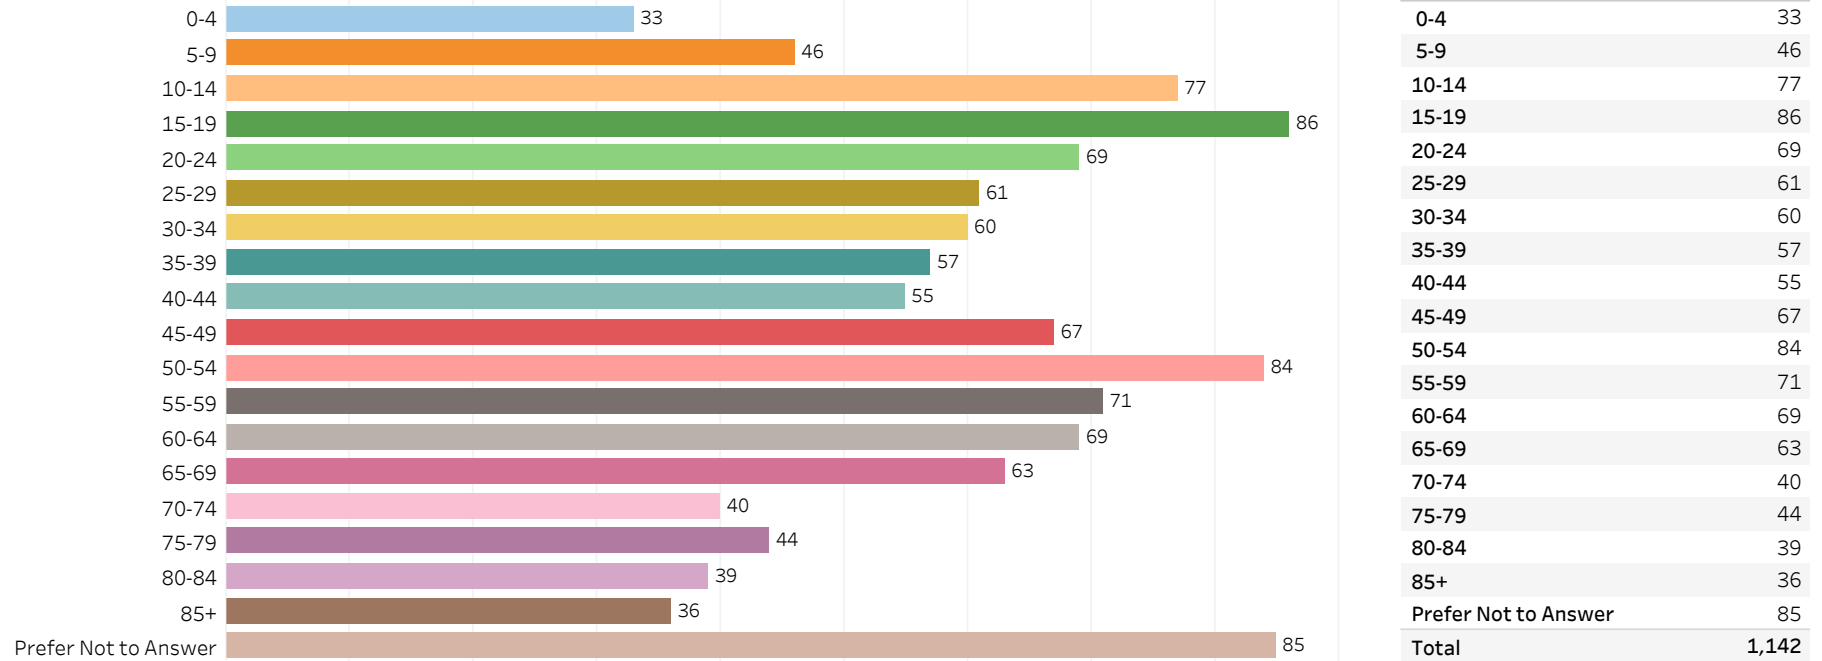

# 2019 Edmonton Municipal Census (Neighbourhood)

(Note: As per City of Edmonton Census Policy C520C, neighbourhoods with a population of less than 50 residents are reported as zero.)

Neighbourhood:

WESTBROOK ESTATES

## 1. Population by Age Range

## 2. Population by Gender