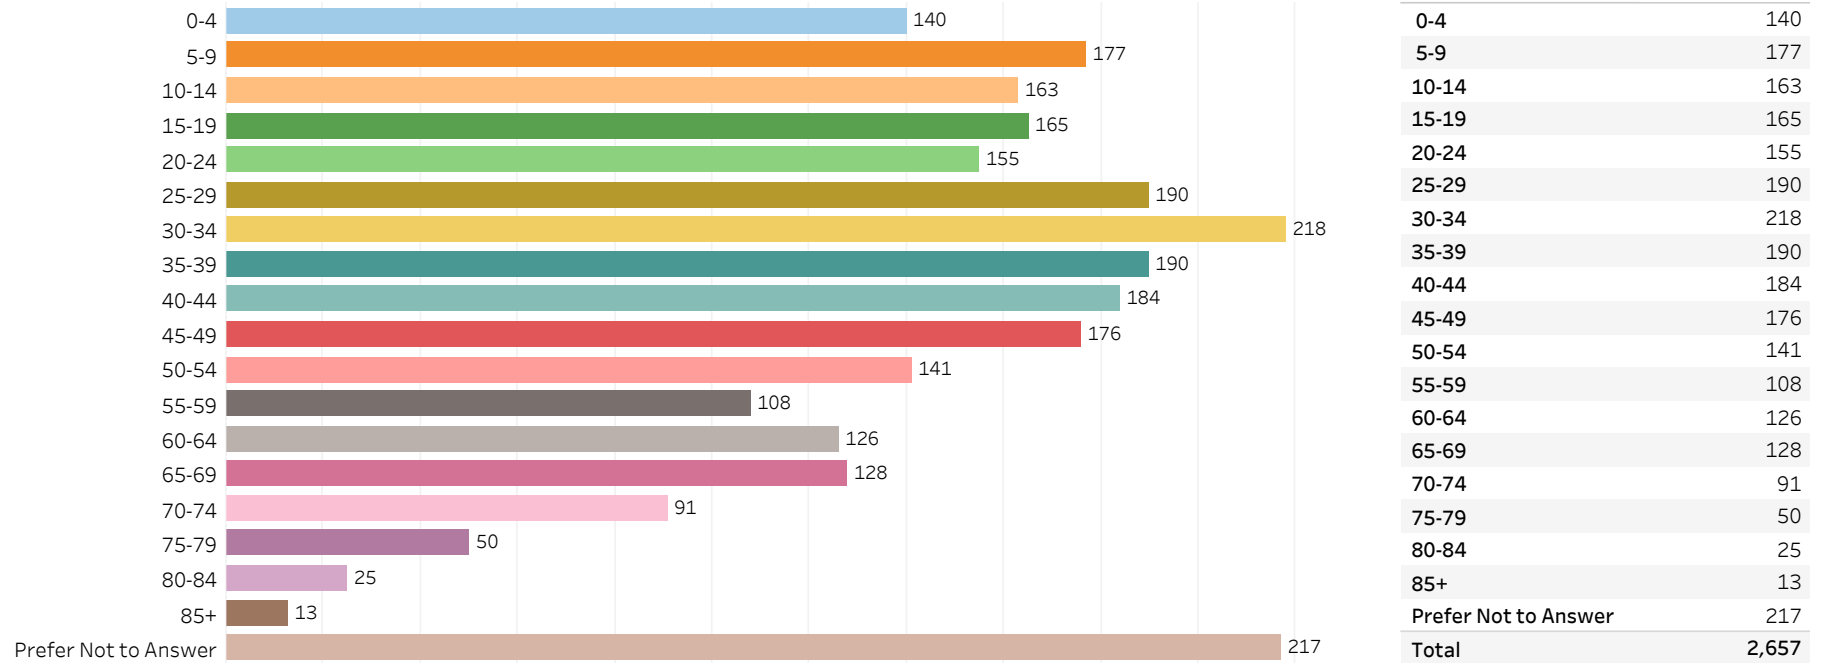

# 2019 Edmonton Municipal Census (Neighbourhood)

(Note: As per City of Edmonton Census Policy C520C, neighbourhoods with a population of less than 50 residents are reported as zero.)

Neighbourhood:

TIPASKAN

## 1. Population by Age Range

## 2. Population by Gender