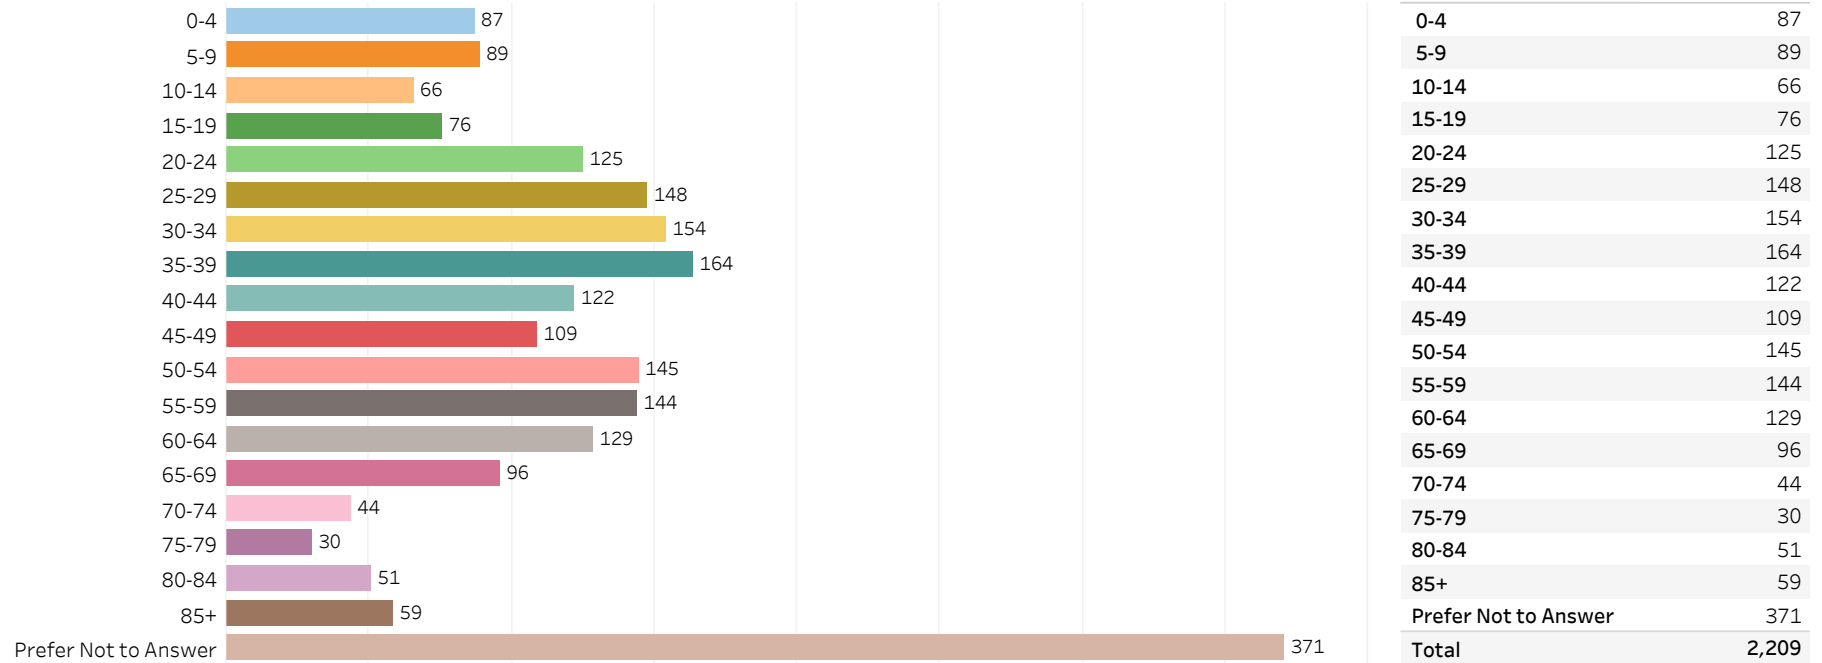

2019 Edmonton Municipal Census (Neighbourhood)

(Note: As per City of Edmonton Census Policy C520C, neighbourhoods with a population of less than 50 residents are reported as zero.)

Neighbourhood:
TERRACE HEIGHTS

1. Population by Age Range

2. Population by Gender

3. Dwelling Unit Status