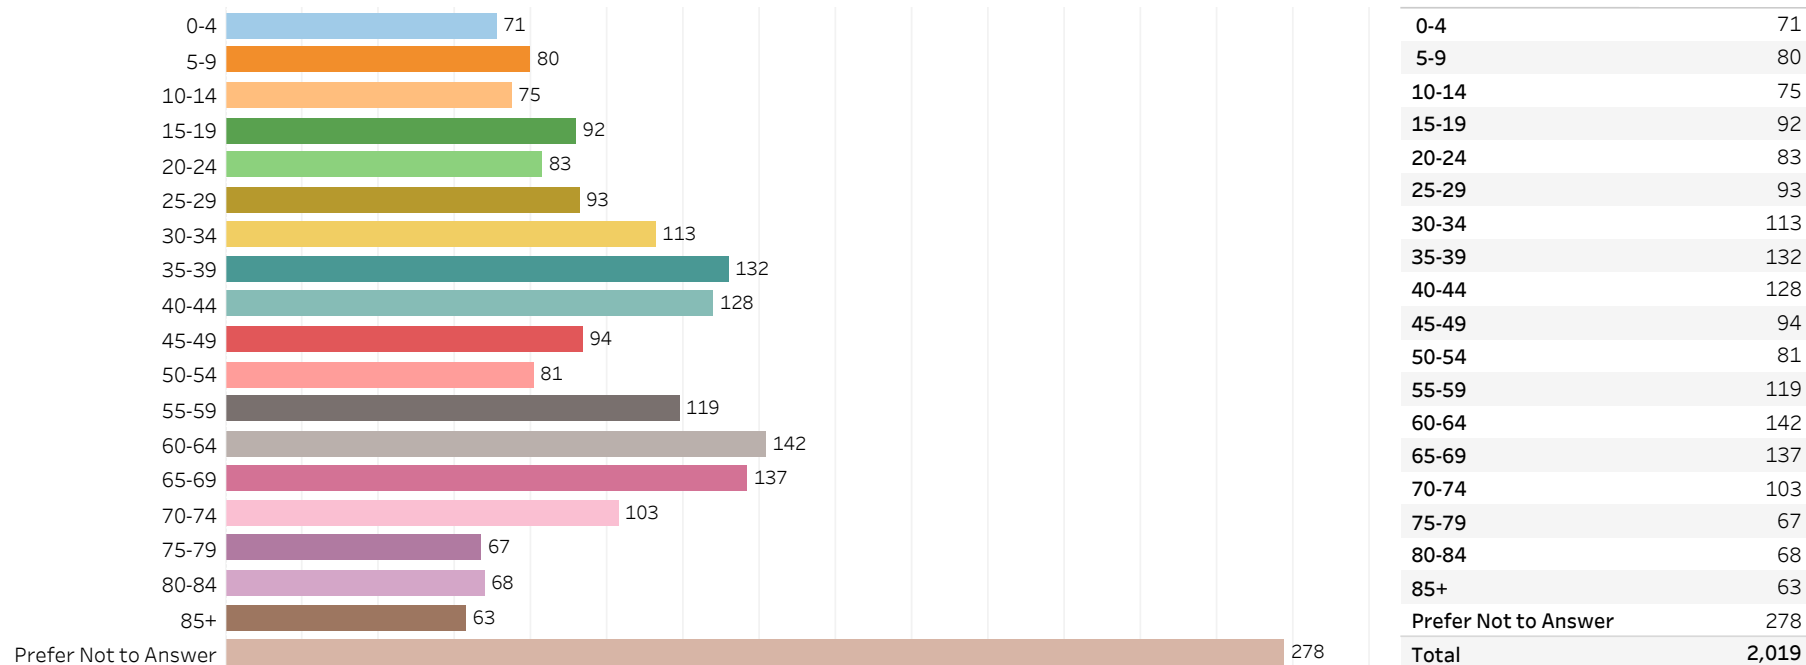

2019 Edmonton Municipal Census (Neighbourhood)

(Note: As per City of Edmonton Census Policy C520C, neighbourhoods with a population of less than 50 residents are reported as zero.)

Neighbourhood:

TAWA

1. Population by Age Range