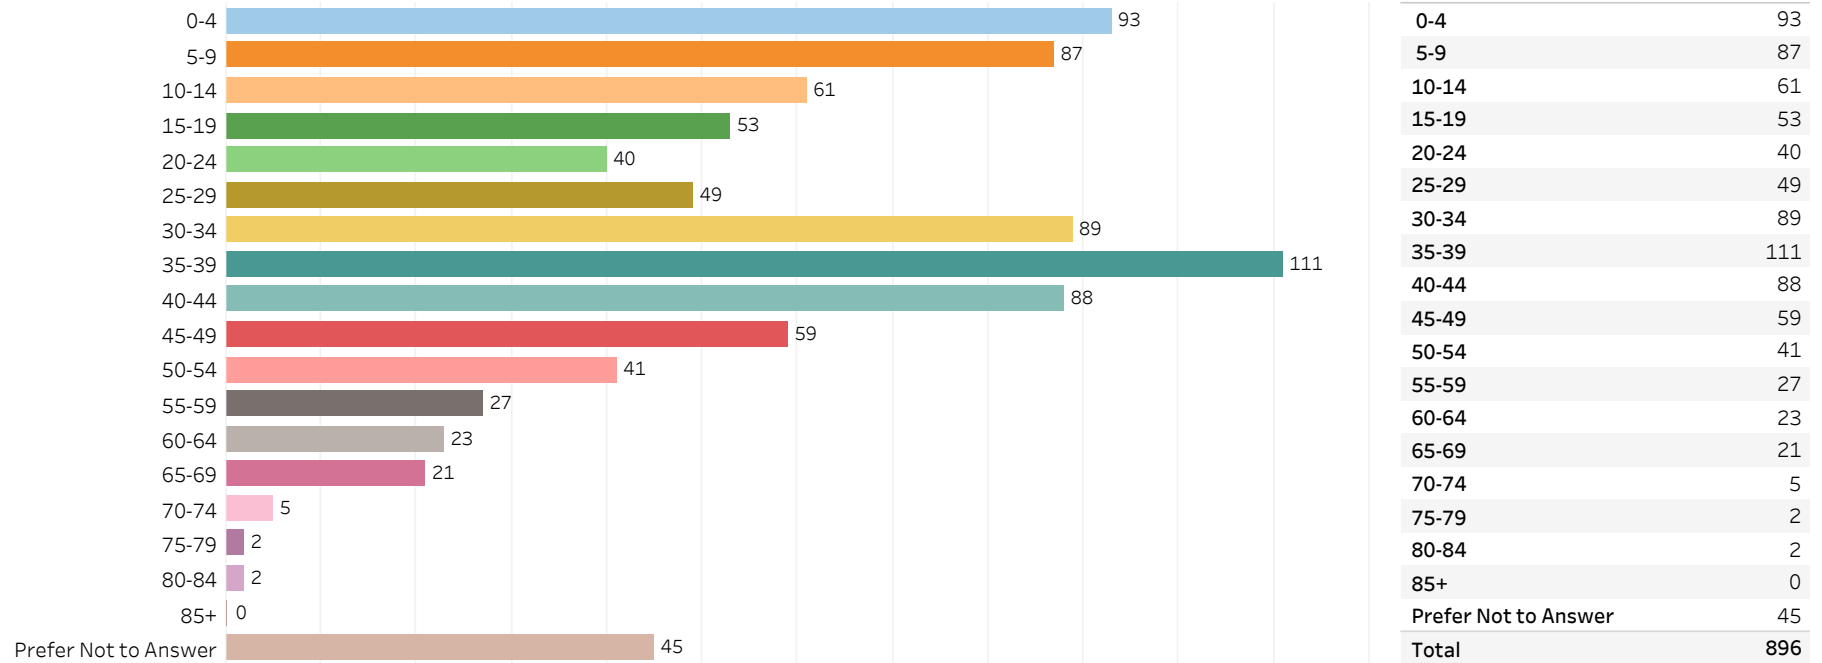

2019 Edmonton Municipal Census (Neighbourhood)

(Note: As per City of Edmonton Census Policy C520C, neighbourhoods with a population of less than 50 residents are reported as zero.)

Neighbourhood:
STEWART GREENS

1. Population by Age Range

2. Population by Gender

3. Dwelling Unit Status