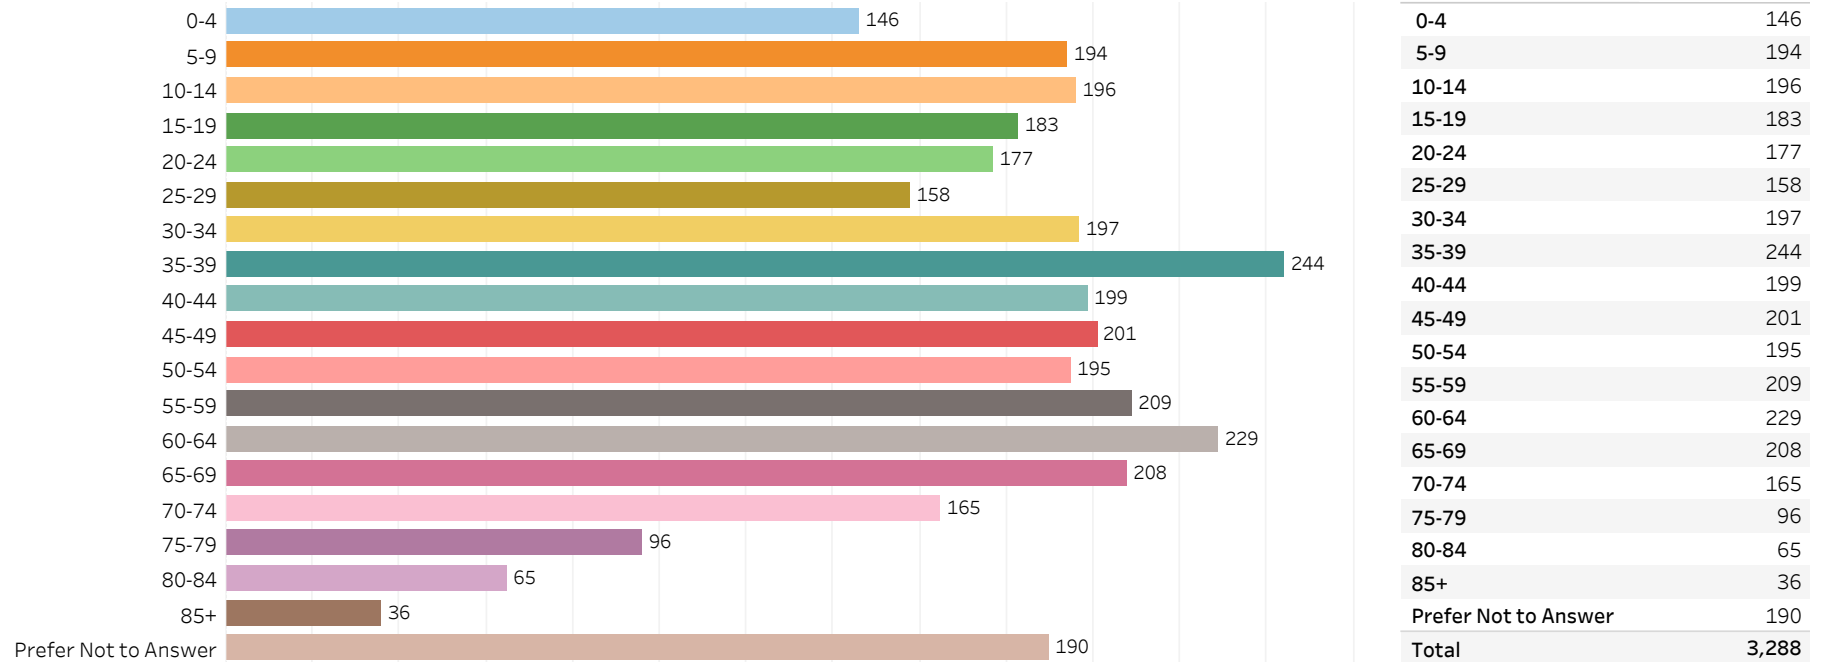

2019 Edmonton Municipal Census (Neighbourhood)

(Note: As per City of Edmonton Census Policy C520C, neighbourhoods with a population of less than 50 residents are reported as zero.)

Neighbourhood:

SAT00

1. Population by Age Range

2. Population by Gender

3. Dwelling Unit Status