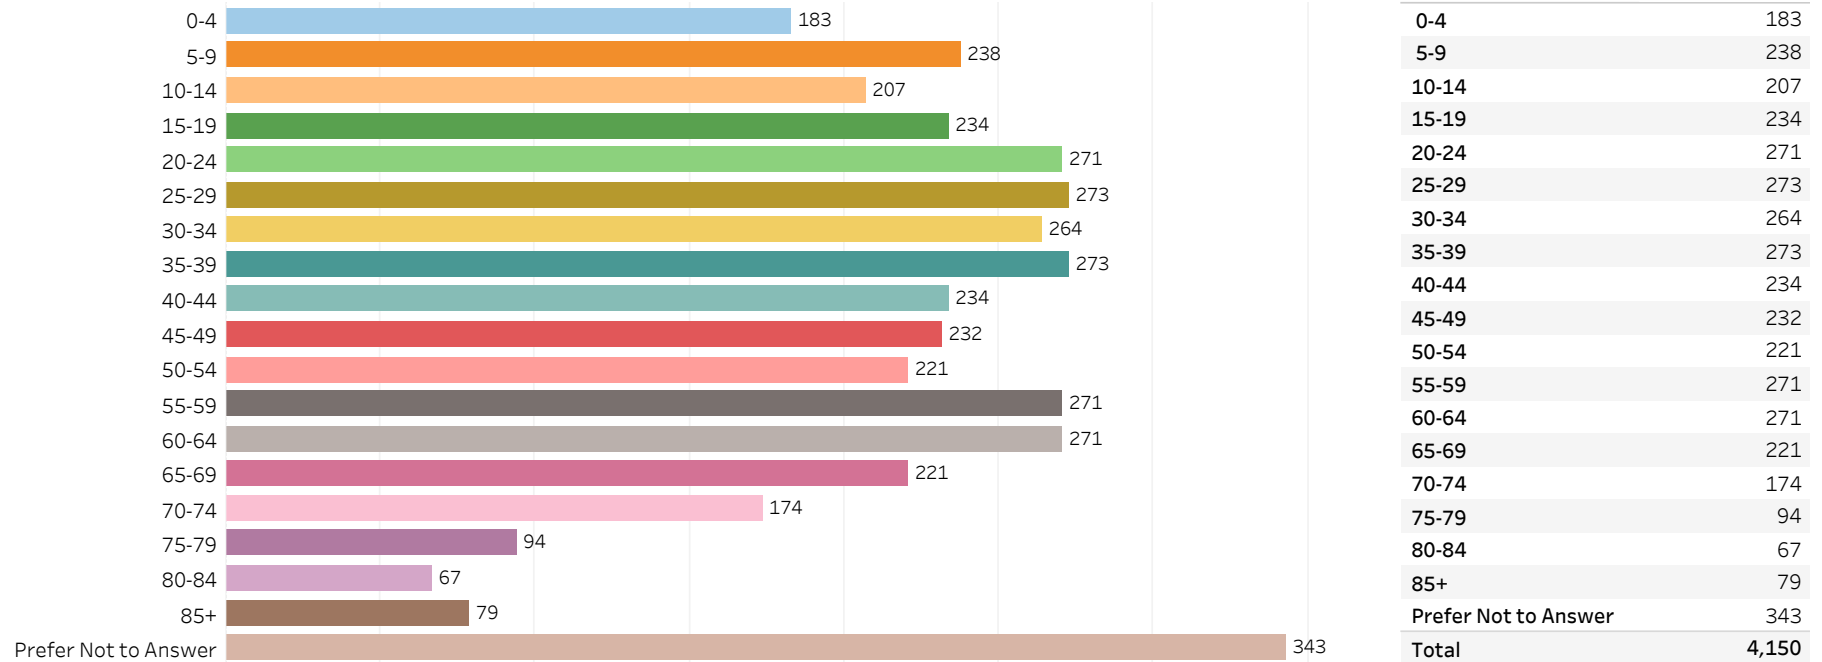

2019 Edmonton Municipal Census (Neighbourhood)

(Note: As per City of Edmonton Census Policy C520C, neighbourhoods with a population of less than 50 residents are reported as zero.)

Neighbourhood:

SAKAW

1. Population by Age Range