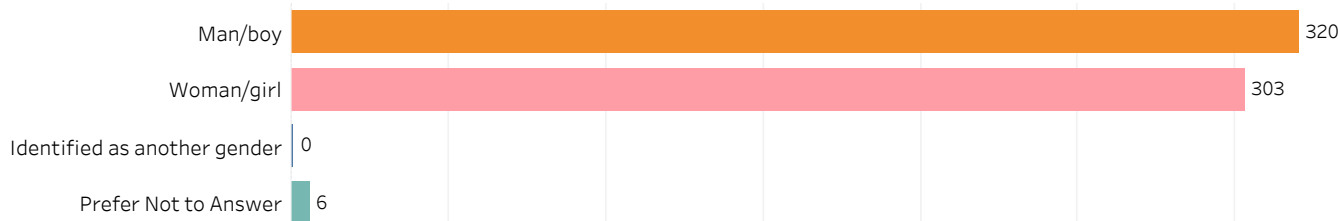

2. Population by Gender

Man/boy	320
Woman/girl	303
Identified as another gender	0
Prefer Not to Answer	6
Total	629