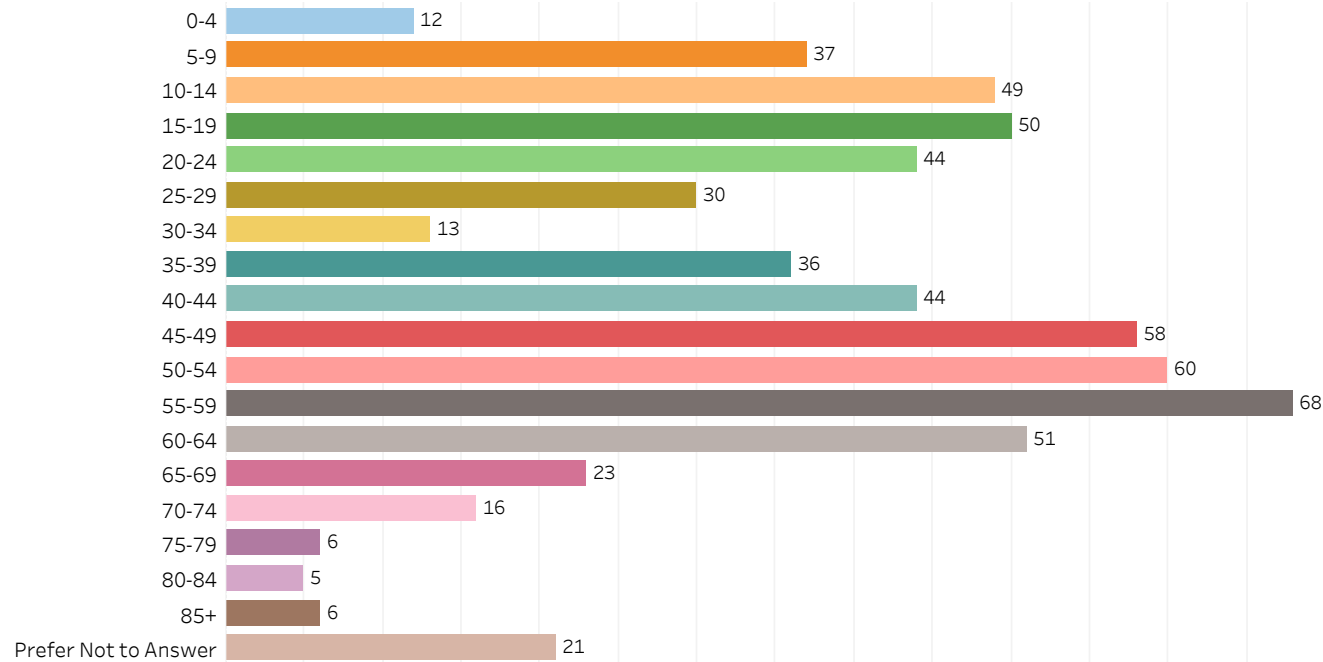

2019 Edmonton Municipal Census (Neighbourhood)

(Note: As per City of Edmonton Census Policy C520C, neighbourhoods with a population of less than 50 residents are reported as zero.)

Neighbourhood:

RURAL NORTH EAST SOUTH STURGEON

1. Population by Age Range

0-4	12
5-9	37
10-14	49
15-19	50
20-24	44
25-29	30
30-34	13
35-39	36
40-44	44
45-49	58
50-54	60
55-59	68
60-64	51
65-69	23
70-74	16
75-79	6
80-84	5
85+	6
Prefer Not to Answer	21
Total	629