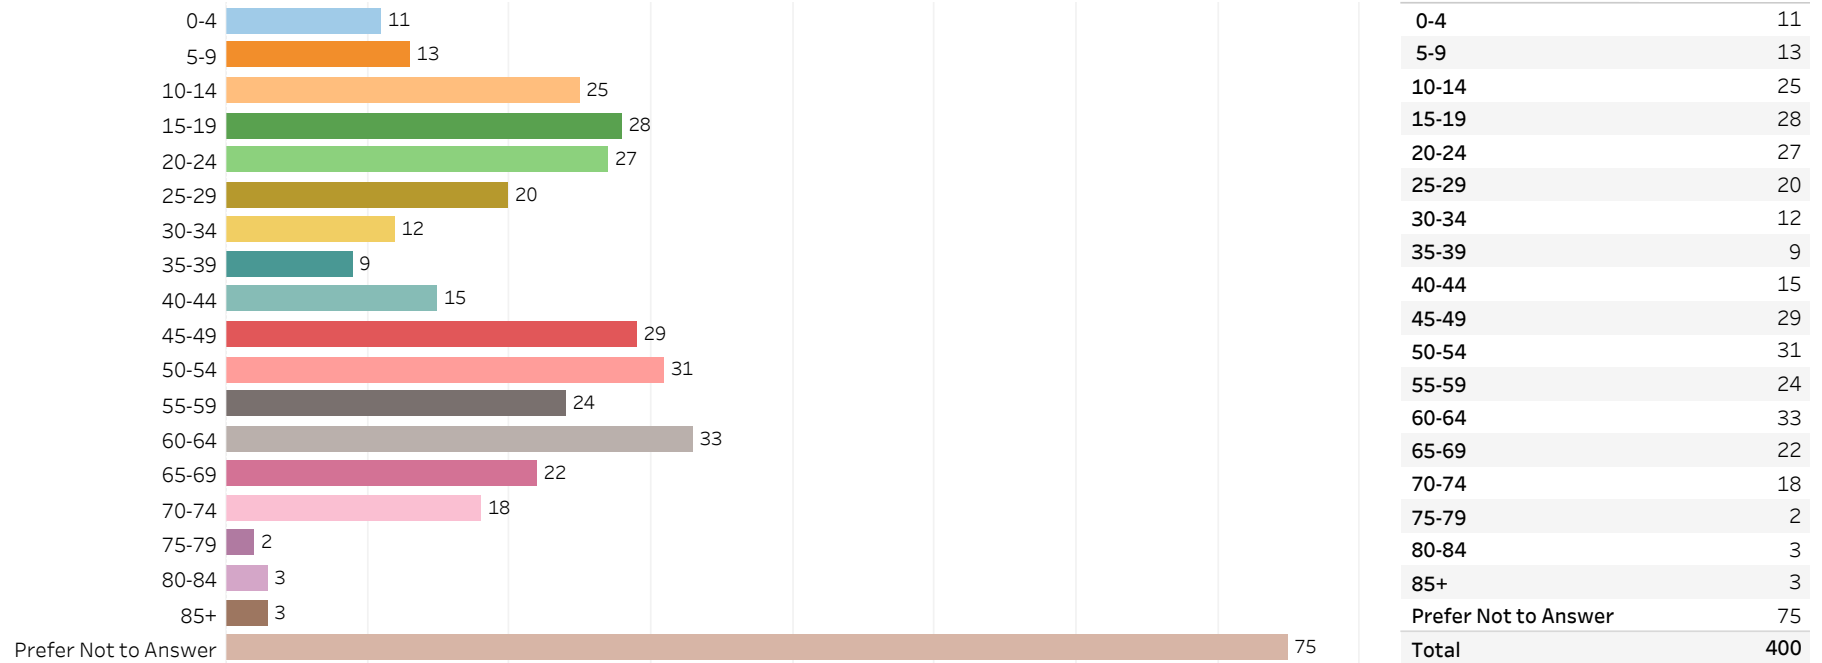

2019 Edmonton Municipal Census (Neighbourhood)

(Note: As per City of Edmonton Census Policy C520C, neighbourhoods with a population of less than 50 residents are reported as zero.)

Neighbourhood:
RIVERVIEW AREA

1. Population by Age Range

2. Population by Gender

3. Dwelling Unit Status