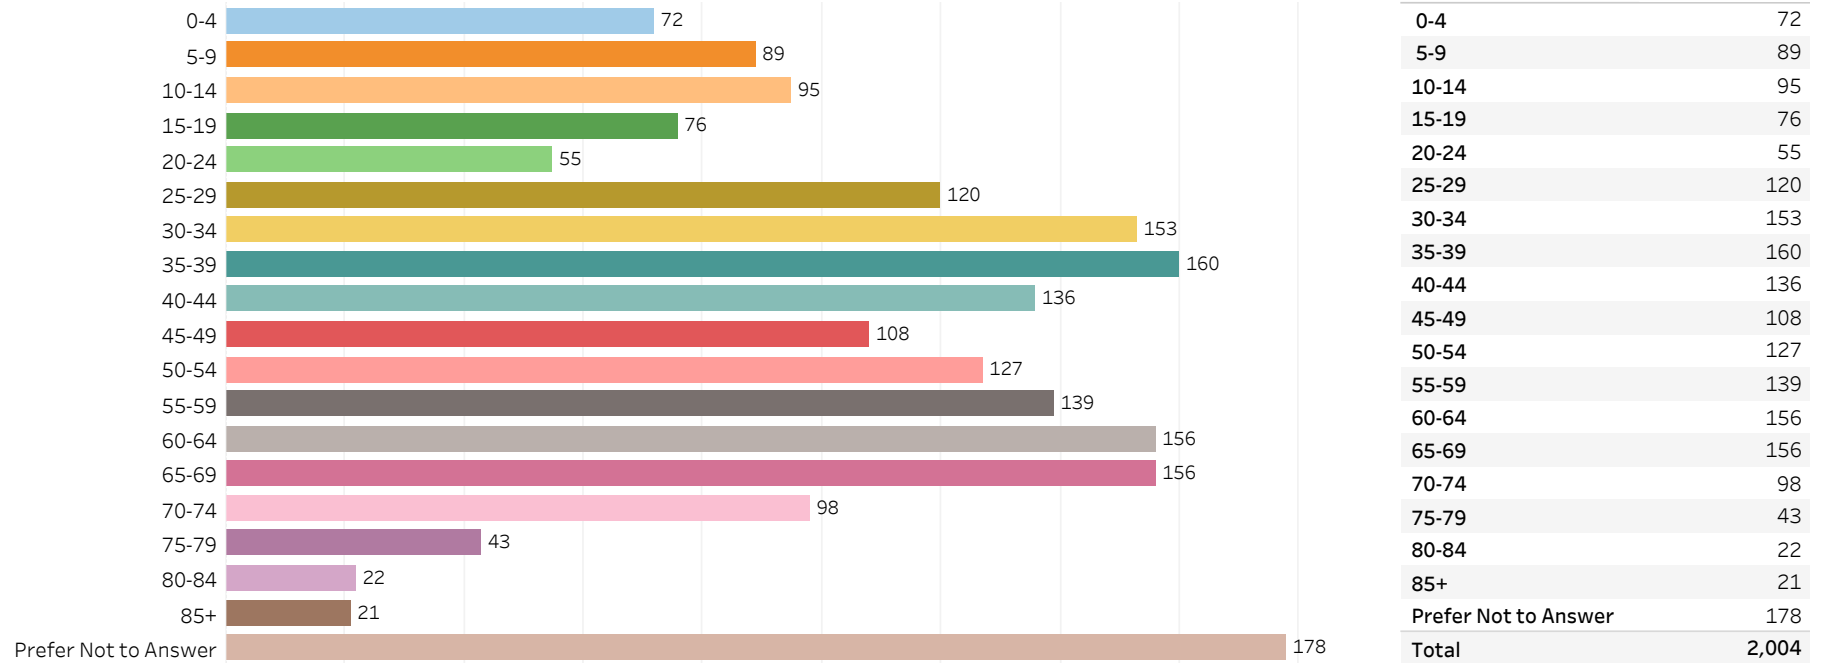

2019 Edmonton Municipal Census (Neighbourhood)

(Note: As per City of Edmonton Census Policy C520C, neighbourhoods with a population of less than 50 residents are reported as zero.)

Neighbourhood:

RIVERDALE

1. Population by Age Range

2. Population by Gender

3. Dwelling Unit Status