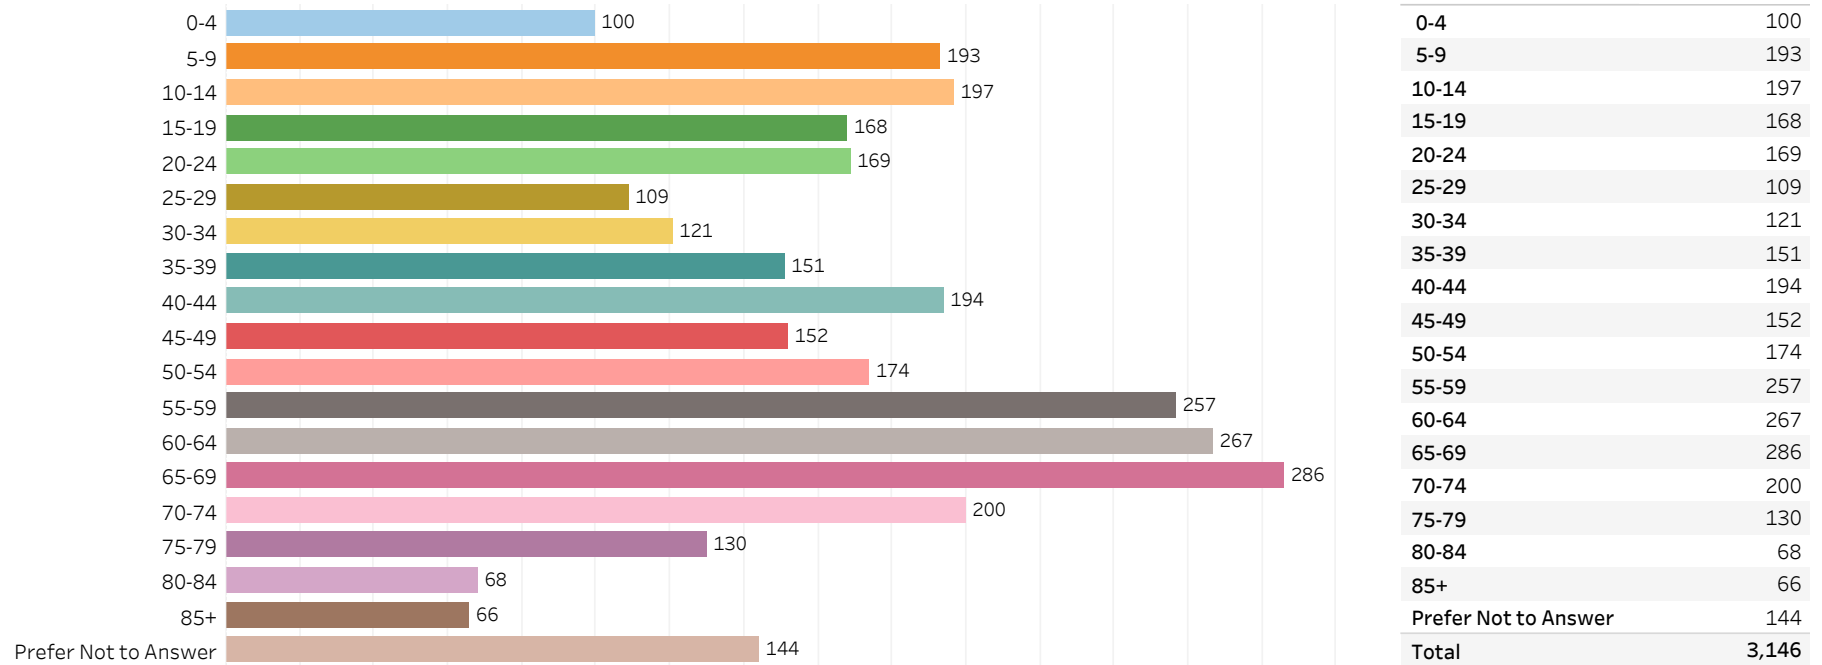

# 2019 Edmonton Municipal Census (Neighbourhood)

(Note: As per City of Edmonton Census Policy C520C, neighbourhoods with a population of less than 50 residents are reported as zero.)

Neighbourhood:  
RHATIGAN RIDGE

## 1. Population by Age Range

## 2. Population by Gender