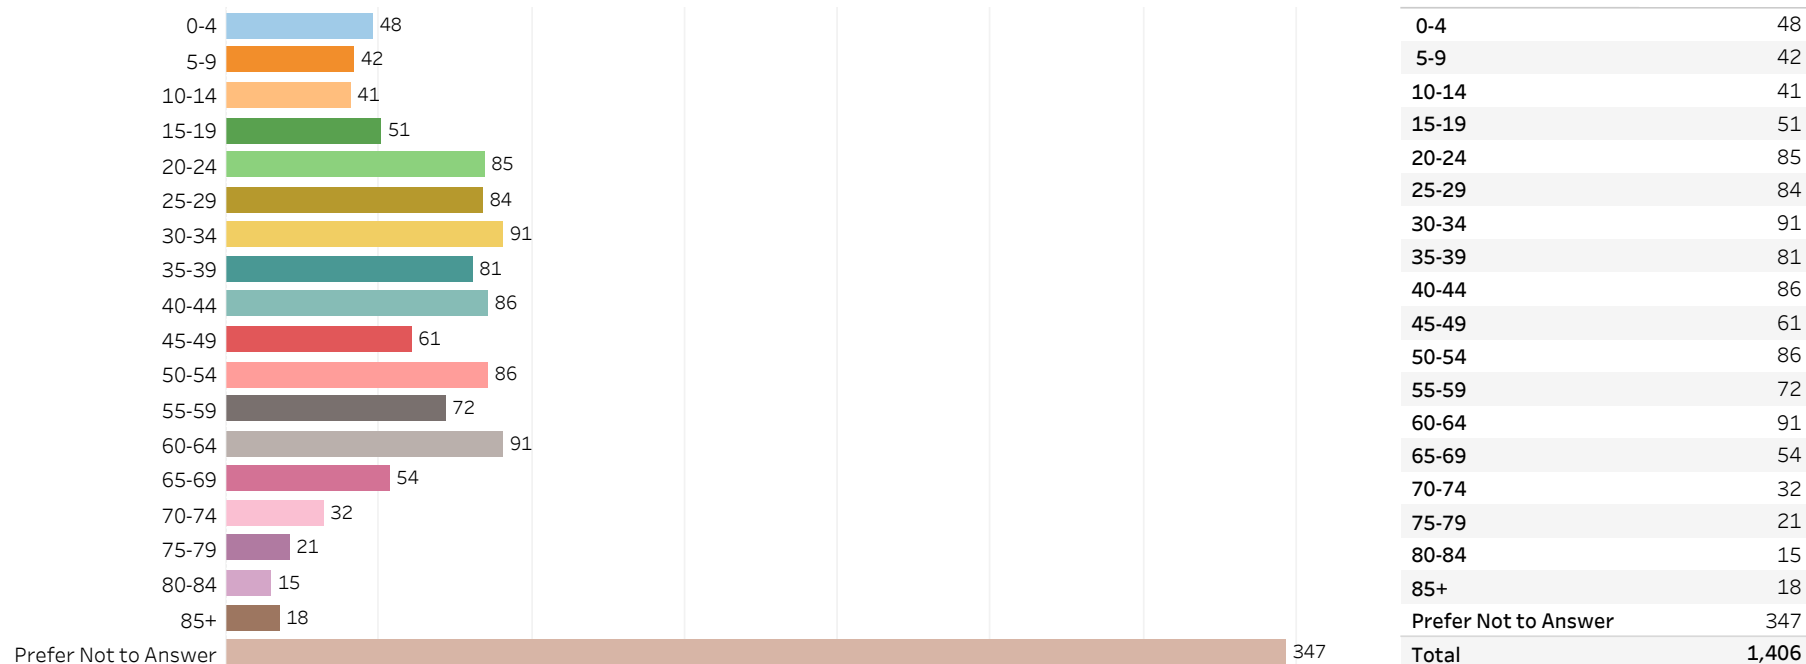

2019 Edmonton Municipal Census (Neighbourhood)

(Note: As per City of Edmonton Census Policy C520C, neighbourhoods with a population of less than 50 residents are reported as zero.)

Neighbourhood:

PRINCE RUPERT

1. Population by Age Range

2. Population by Gender

3. Dwelling Unit Status