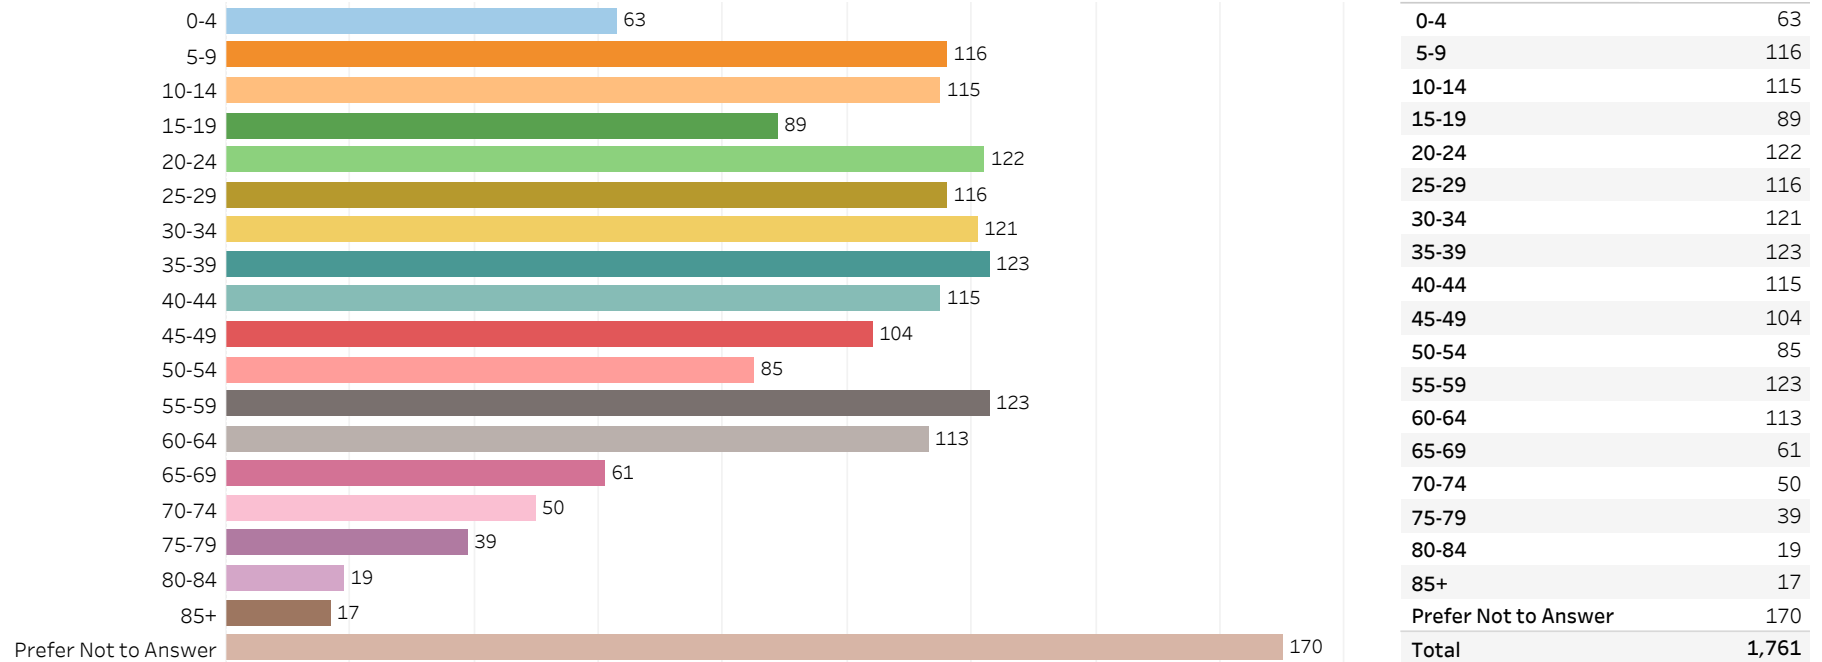

# 2019 Edmonton Municipal Census (Neighbourhood)

(Note: As per City of Edmonton Census Policy C520C, neighbourhoods with a population of less than 50 residents are reported as zero.)

Neighbourhood:  
PATRICIA HEIGHTS

## 1. Population by Age Range

## 2. Population by Gender