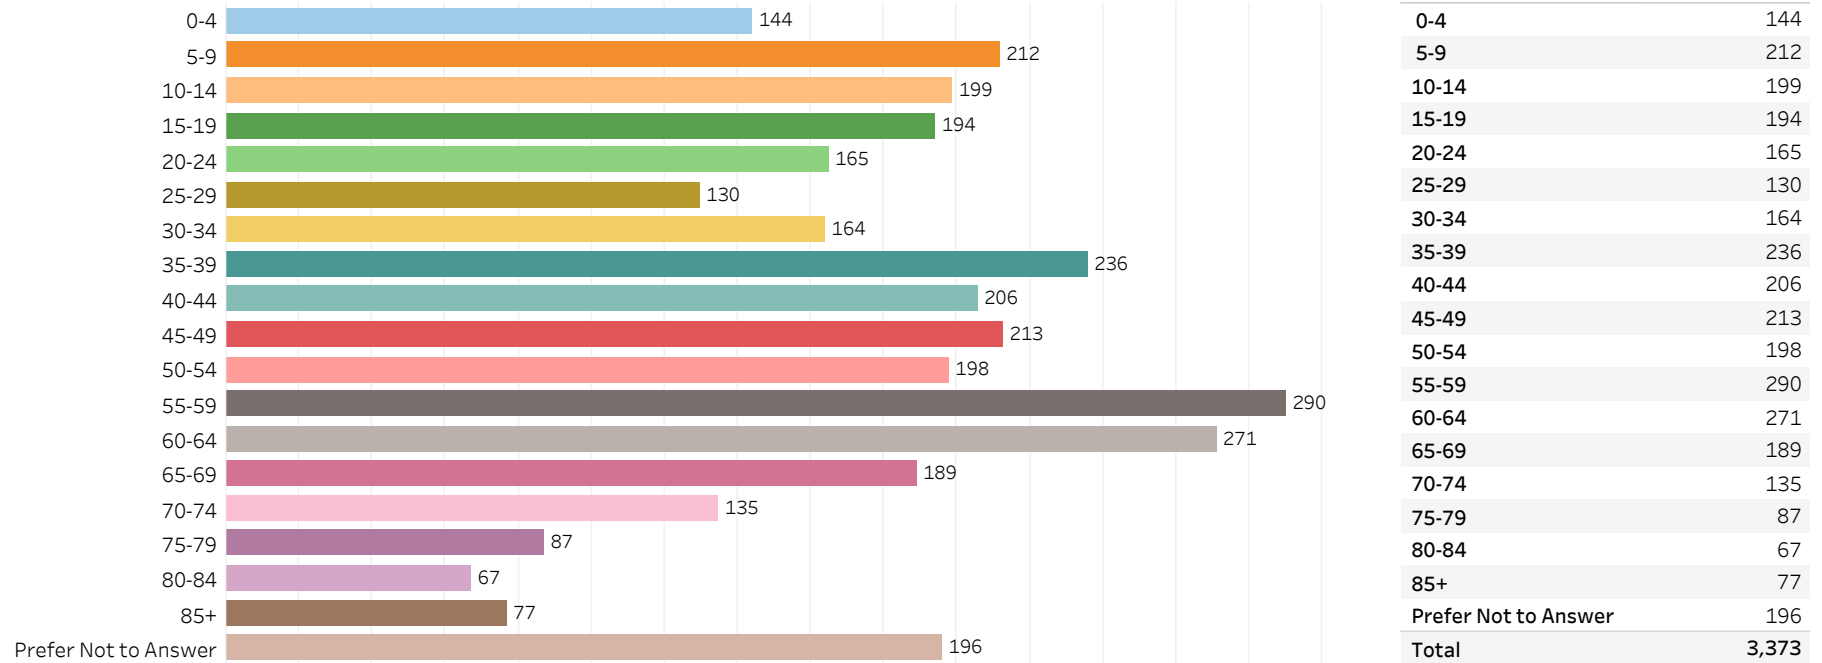

2019 Edmonton Municipal Census (Neighbourhood)

(Note: As per City of Edmonton Census Policy C520C, neighbourhoods with a population of less than 50 residents are reported as zero.)

Neighbourhood:

PARKVIEW

1. Population by Age Range

2. Population by Gender

3. Dwelling Unit Status