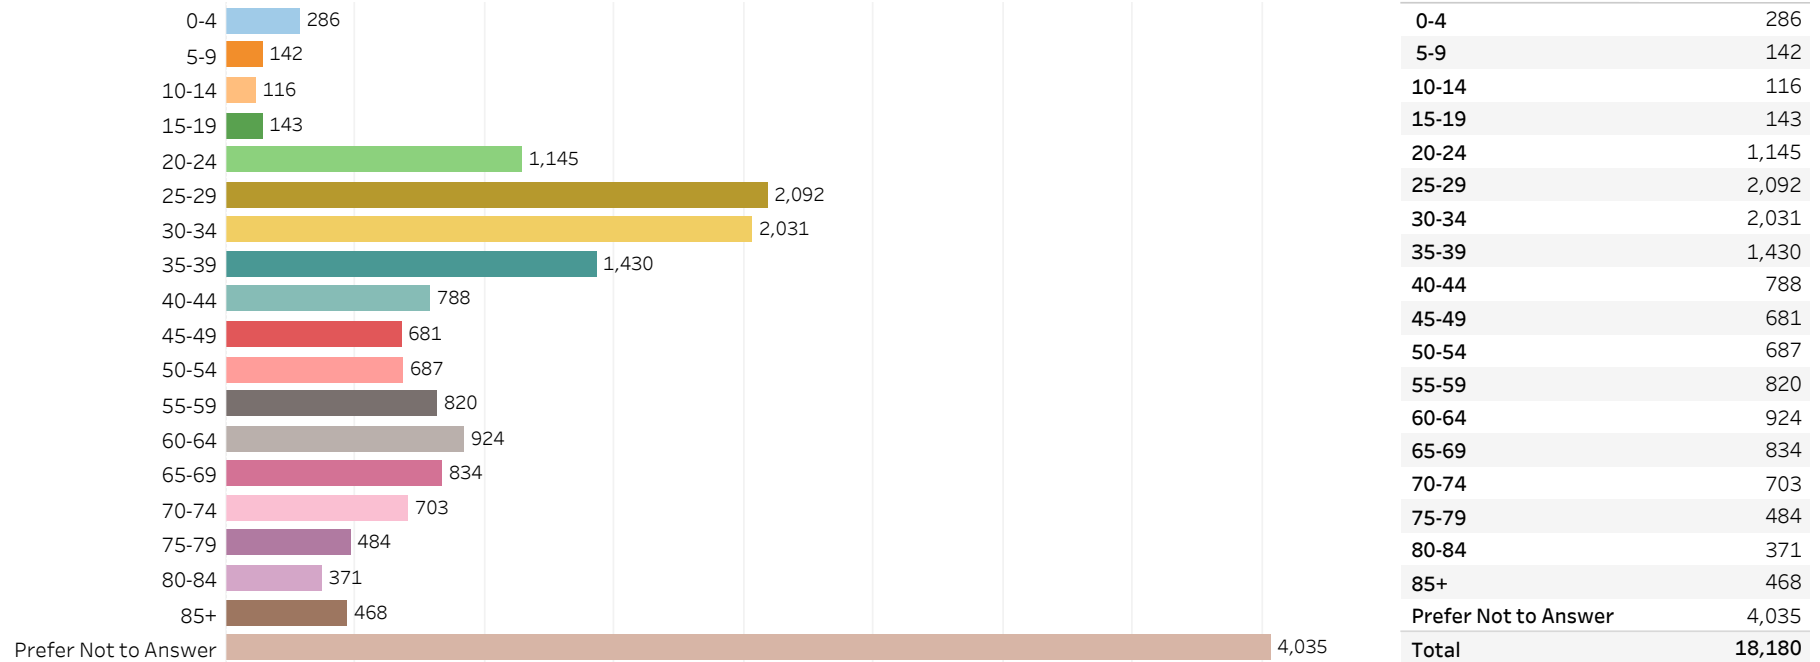

2019 Edmonton Municipal Census (Neighbourhood)

(Note: As per City of Edmonton Census Policy C520C, neighbourhoods with a population of less than 50 residents are reported as zero.)

Neighbourhood:

OLIVER

1. Population by Age Range

2. Population by Gender

3. Dwelling Unit Status