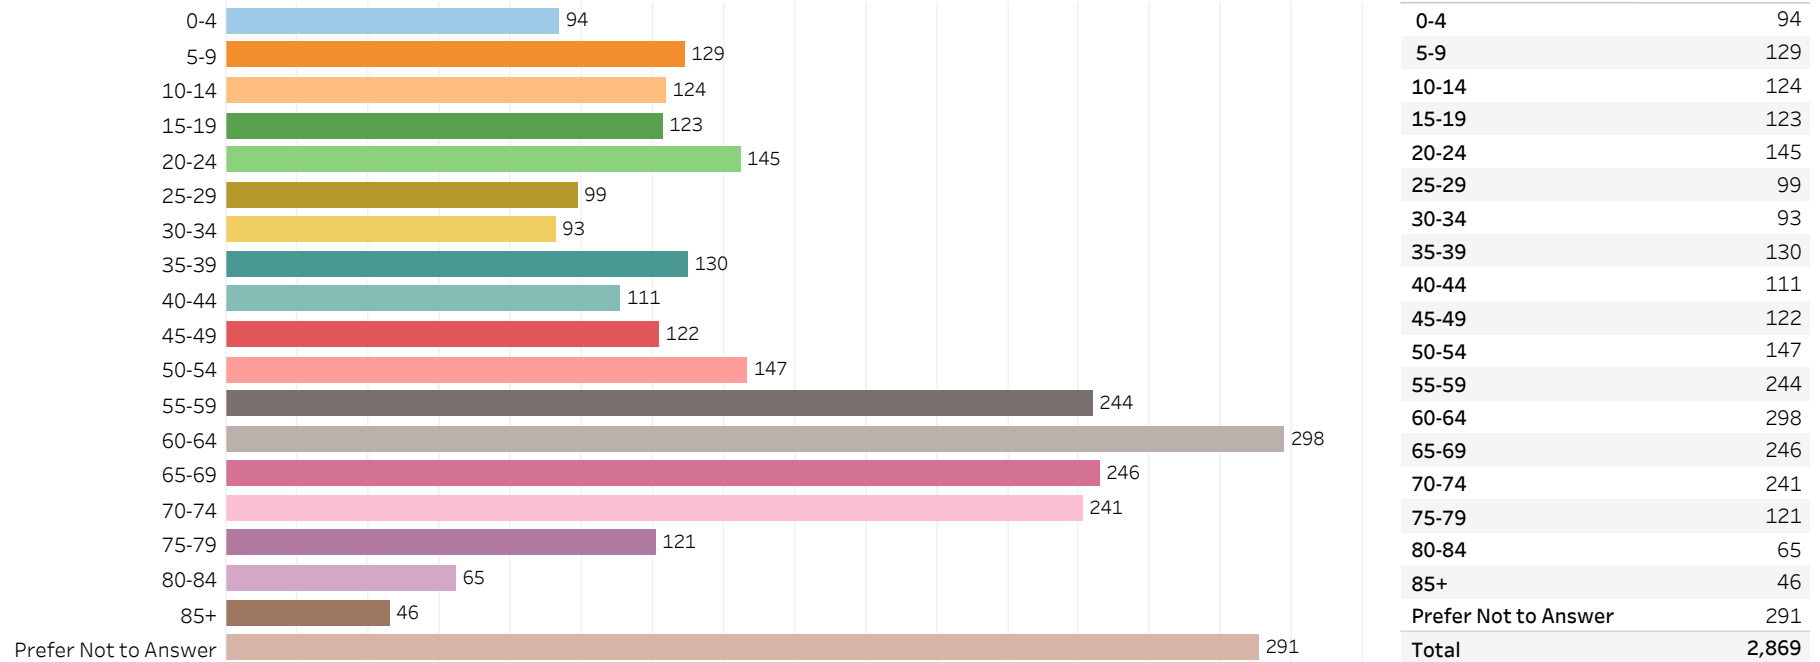

# 2019 Edmonton Municipal Census (Neighbourhood)

(Note: As per City of Edmonton Census Policy C520C, neighbourhoods with a population of less than 50 residents are reported as zero.)

Neighbourhood:

OLESKIW

## 1. Population by Age Range

## 2. Population by Gender