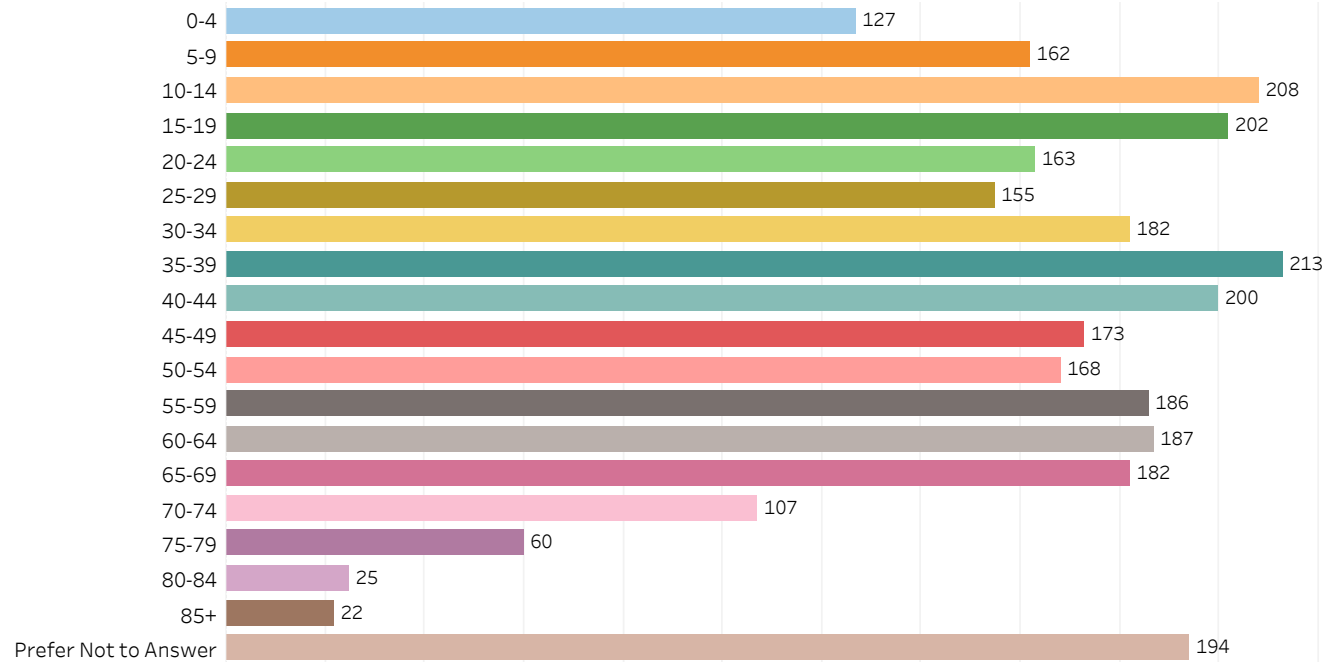

2019 Edmonton Municipal Census (Neighbourhood)

(Note: As per City of Edmonton Census Policy C520C, neighbourhoods with a population of less than 50 residents are reported as zero.)

Neighbourhood:

MEYOKUMIN

1. Population by Age Range

0-4	127
5-9	162
10-14	208
15-19	202
20-24	163
25-29	155
30-34	182
35-39	213
40-44	200
45-49	173
50-54	168
55-59	186
60-64	187
65-69	182
70-74	107
75-79	60
80-84	25
85+	22
Prefer Not to Answer	194
Total	2,916