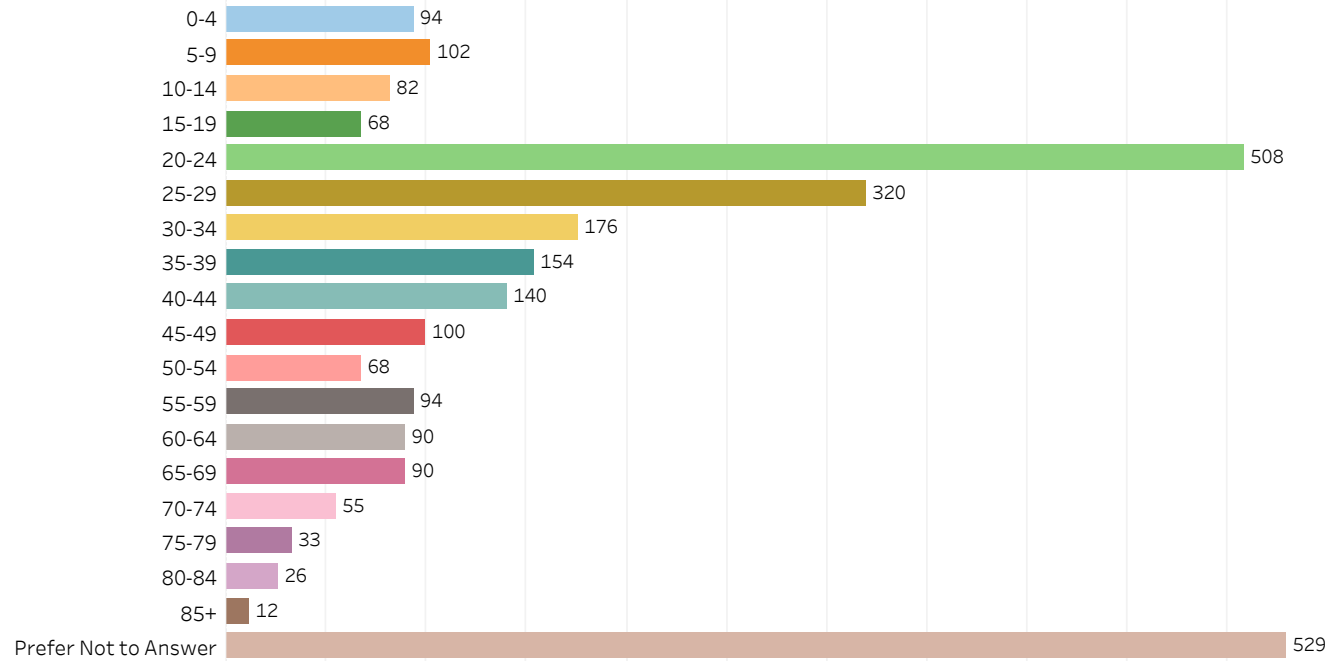

# 2019 Edmonton Municipal Census (Neighbourhood)

(Note: As per City of Edmonton Census Policy C520C, neighbourhoods with a population of less than 50 residents are reported as zero.)

Neighbourhood:

MCKERNAN

## 1. Population by Age Range

0-4	94
5-9	102
10-14	82
15-19	68
20-24	508
25-29	320
30-34	176
35-39	154
40-44	140
45-49	100
50-54	68
55-59	94
60-64	90
65-69	90
70-74	55
75-79	33
80-84	26
85+	12
Prefer Not to Answer	529
<b>Total</b>	<b>2,741</b>