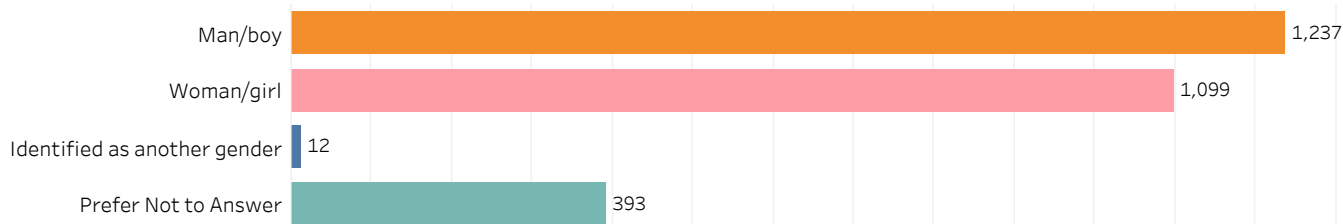

2. Population by Gender

Man/boy	1,237
Woman/girl	1,099
Identified as another gender	12
Prefer Not to Answer	393
Total	2,741