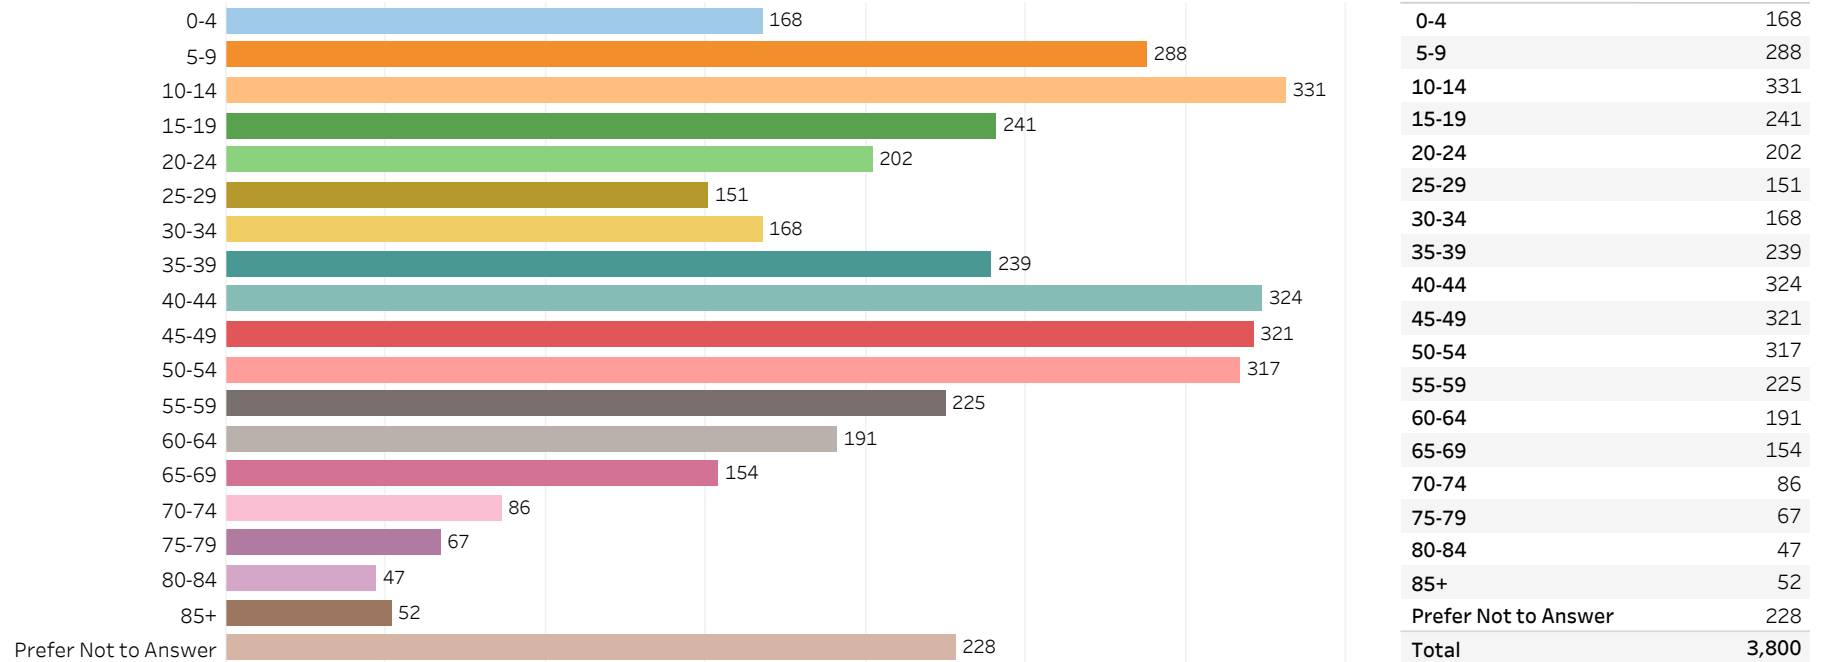

# 2019 Edmonton Municipal Census (Neighbourhood)

(Note: As per City of Edmonton Census Policy C520C, neighbourhoods with a population of less than 50 residents are reported as zero.)

Neighbourhood:  
MAGRATH HEIGHTS

## 1. Population by Age Range

## 2. Population by Gender