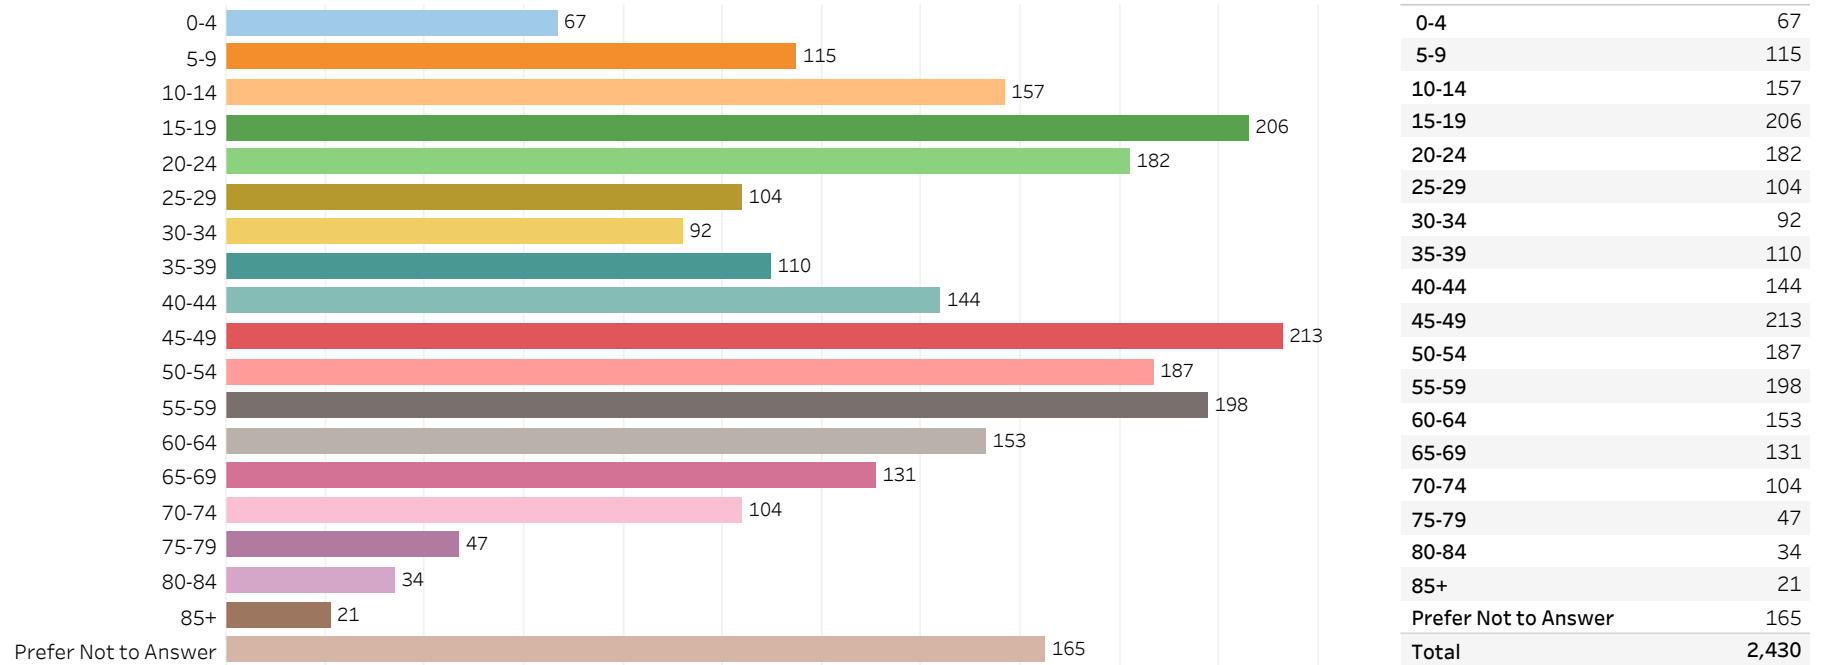

# 2019 Edmonton Municipal Census (Neighbourhood)

(Note: As per City of Edmonton Census Policy C520C, neighbourhoods with a population of less than 50 residents are reported as zero.)

Neighbourhood:

LEGER

## 1. Population by Age Range

## 2. Population by Gender