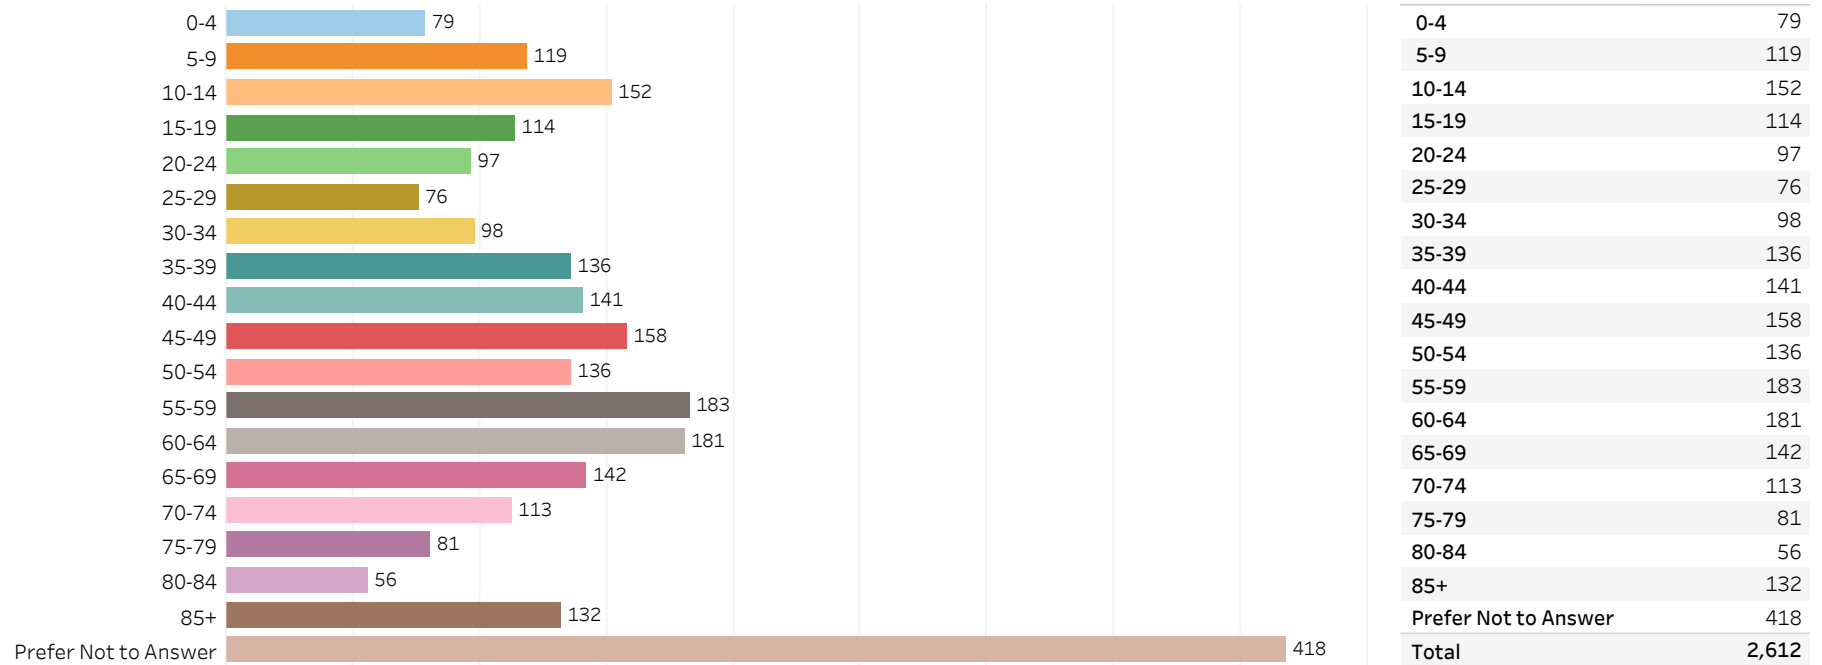

2019 Edmonton Municipal Census (Neighbourhood)

(Note: As per City of Edmonton Census Policy C520C, neighbourhoods with a population of less than 50 residents are reported as zero.)

Neighbourhood:

LAURIER HEIGHTS

1. Population by Age Range

2. Population by Gender

3. Dwelling Unit Status