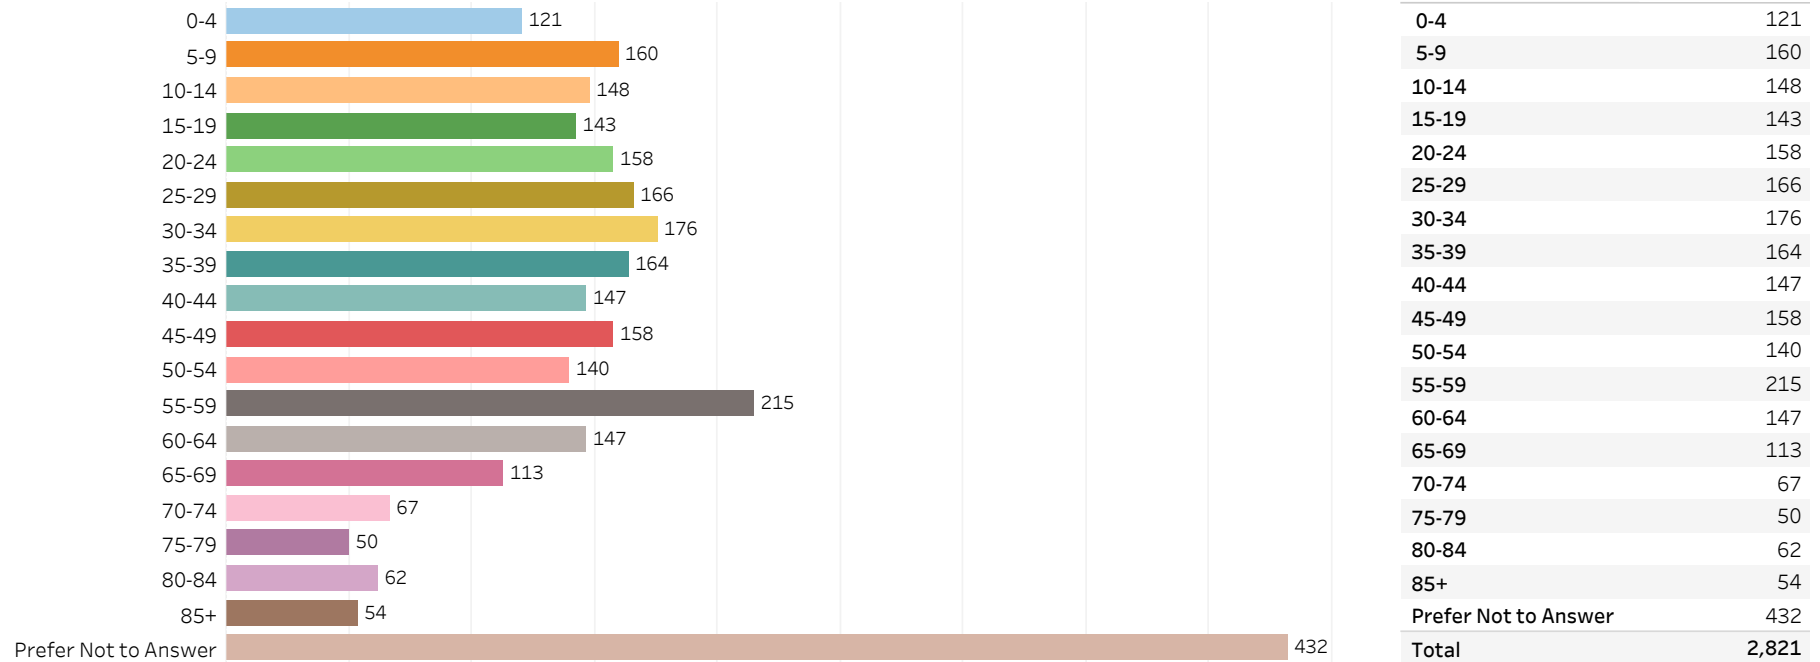

2019 Edmonton Municipal Census (Neighbourhood)

(Note: As per City of Edmonton Census Policy C520C, neighbourhoods with a population of less than 50 residents are reported as zero.)

Neighbourhood:

LAUDERDALE

1. Population by Age Range

2. Population by Gender

3. Dwelling Unit Status