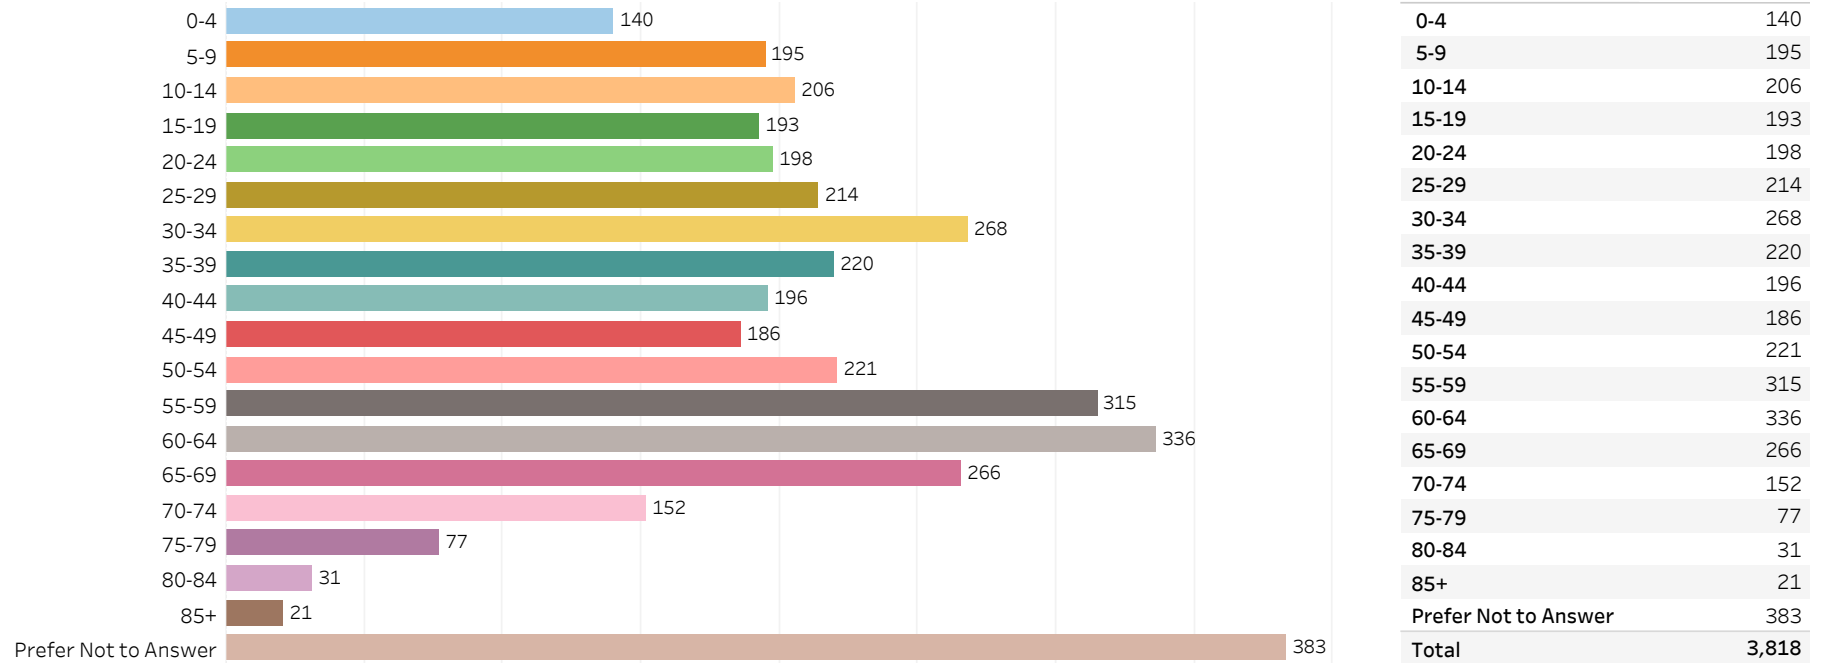

# 2019 Edmonton Municipal Census (Neighbourhood)

(Note: As per City of Edmonton Census Policy C520C, neighbourhoods with a population of less than 50 residents are reported as zero.)

Neighbourhood:

LAGO LINDO

## 1. Population by Age Range

## 2. Population by Gender