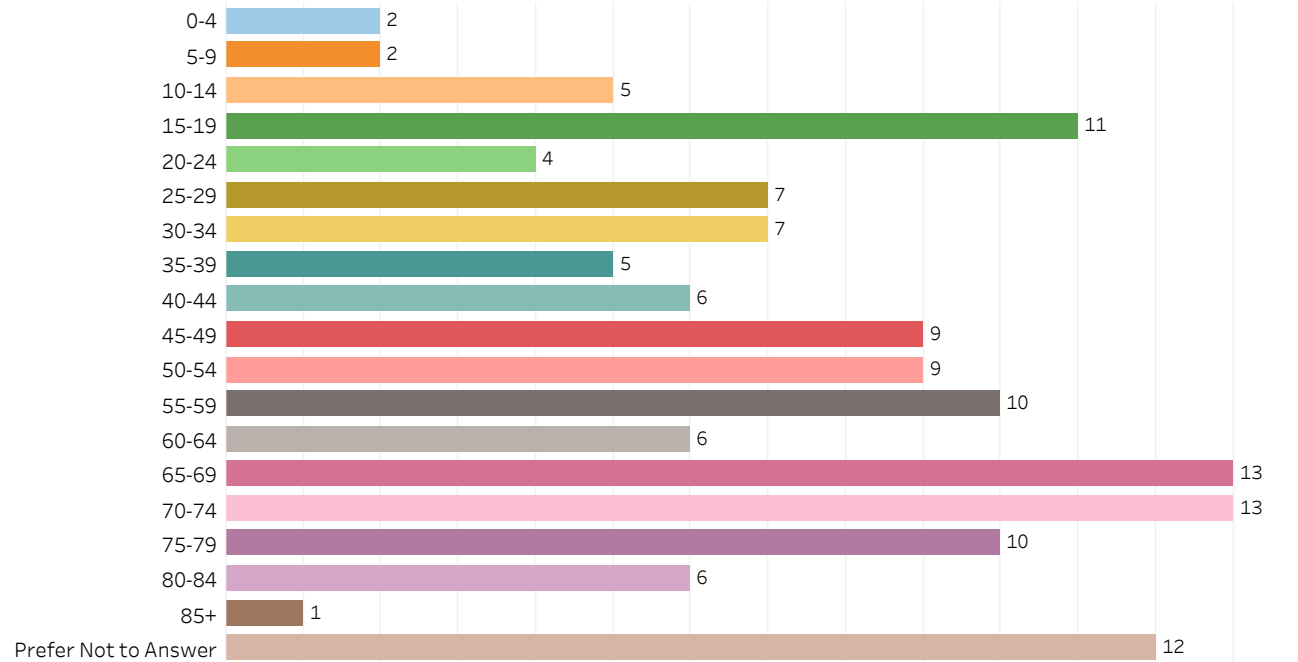

2019 Edmonton Municipal Census (Neighbourhood)

(Note: As per City of Edmonton Census Policy C520C, neighbourhoods with a population of less than 50 residents are reported as zero.)

Neighbourhood:
KINGLET GARDENS

1. Population by Age Range

0-4	2
5-9	2
10-14	5
15-19	11
20-24	4
25-29	7
30-34	7
35-39	5
40-44	6
45-49	9
50-54	9
55-59	10
60-64	6
65-69	13
70-74	13
75-79	10
80-84	6
85+	1
Prefer Not to Answer	12
Total	138