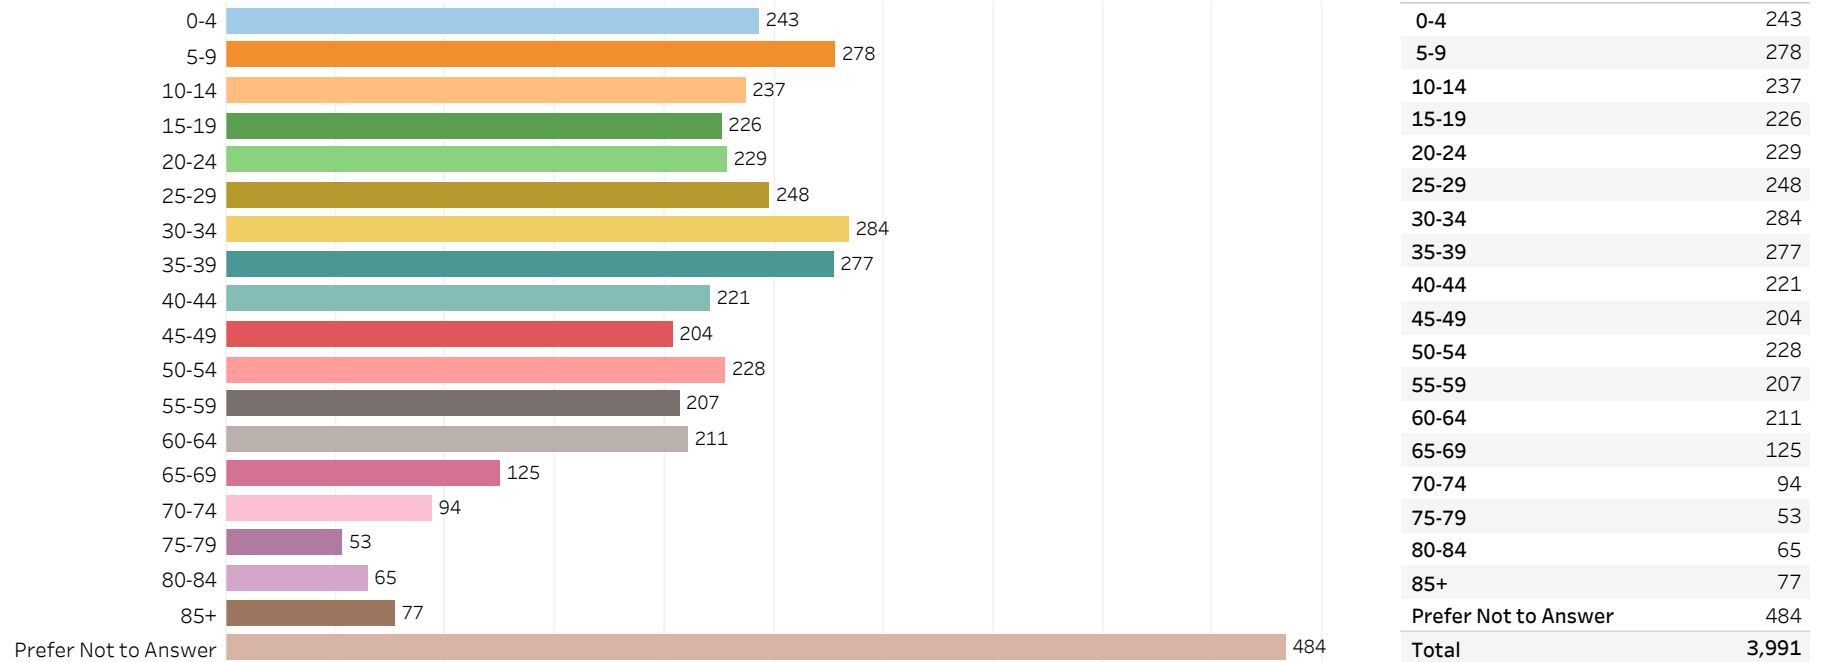

2019 Edmonton Municipal Census (Neighbourhood)

(Note: As per City of Edmonton Census Policy C520C, neighbourhoods with a population of less than 50 residents are reported as zero.)

Neighbourhood:

KILLARNEY

1. Population by Age Range

2. Population by Gender

3. Dwelling Unit Status