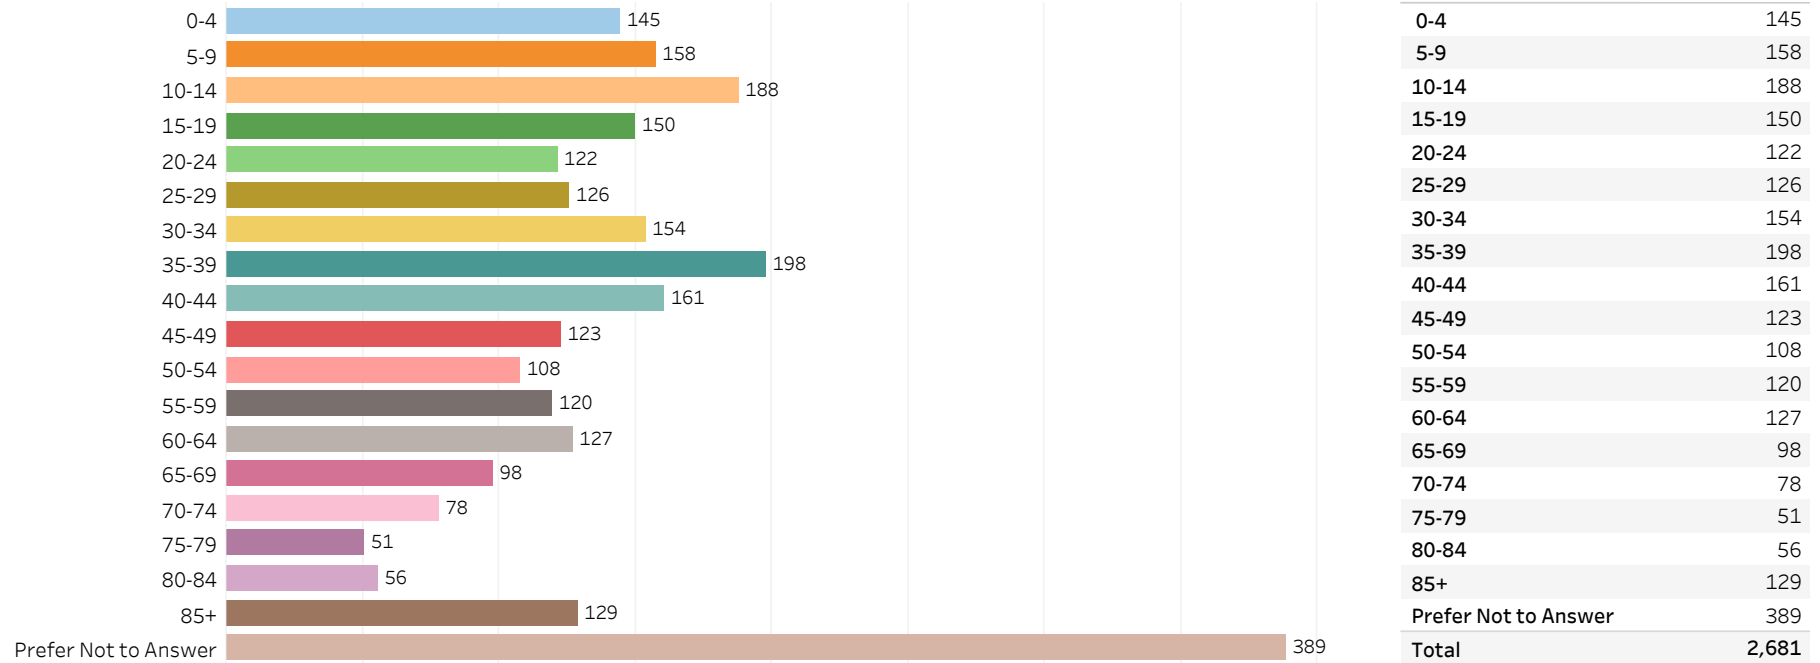

2019 Edmonton Municipal Census (Neighbourhood)

(Note: As per City of Edmonton Census Policy C520C, neighbourhoods with a population of less than 50 residents are reported as zero.)

Neighbourhood:

KAMEYOSEK

1. Population by Age Range

2. Population by Gender

3. Dwelling Unit Status