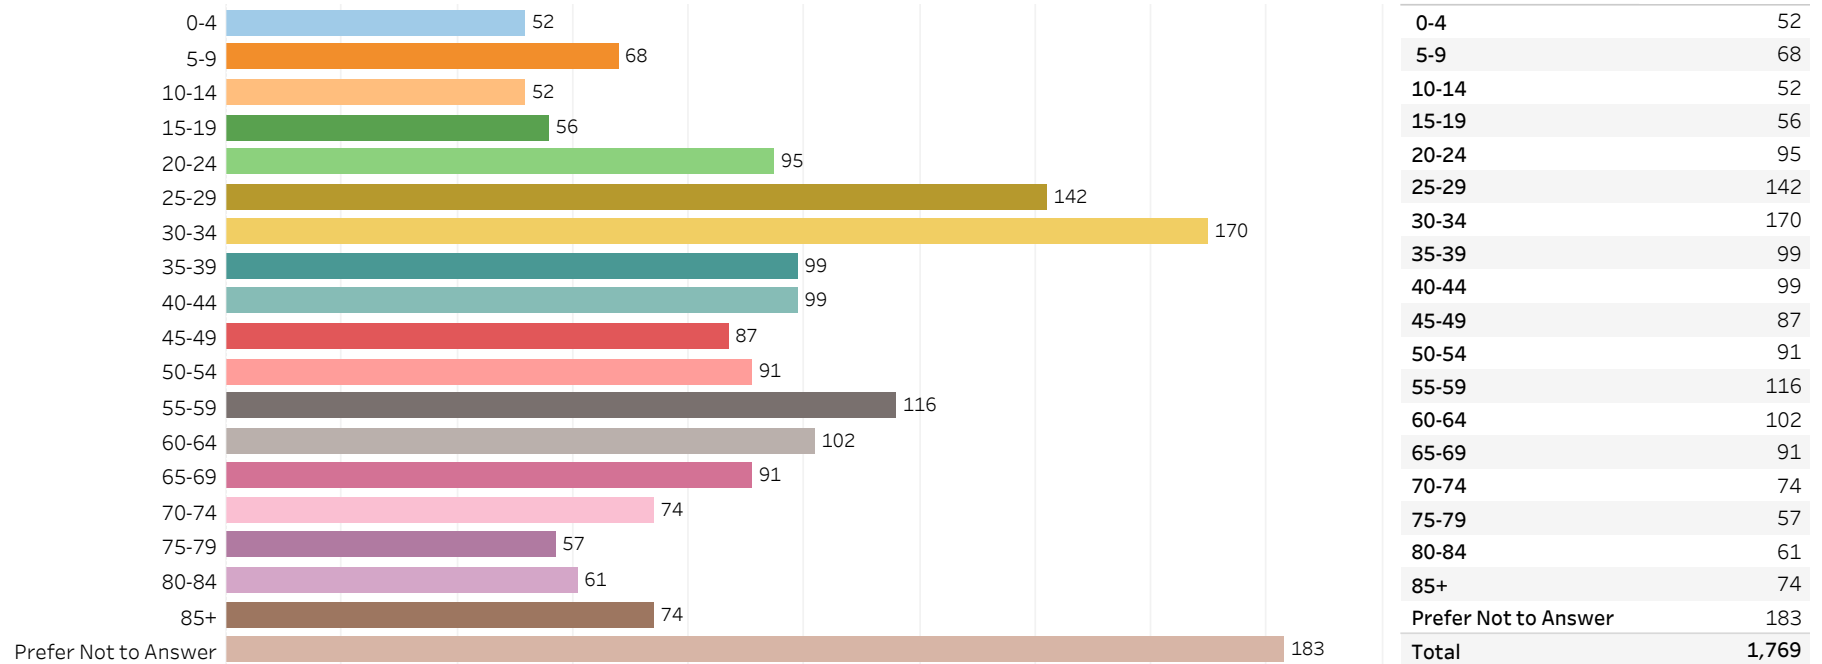

2019 Edmonton Municipal Census (Neighbourhood)

(Note: As per City of Edmonton Census Policy C520C, neighbourhoods with a population of less than 50 residents are reported as zero.)

Neighbourhood:

IDYLWYLDE

1. Population by Age Range

2. Population by Gender

3. Dwelling Unit Status