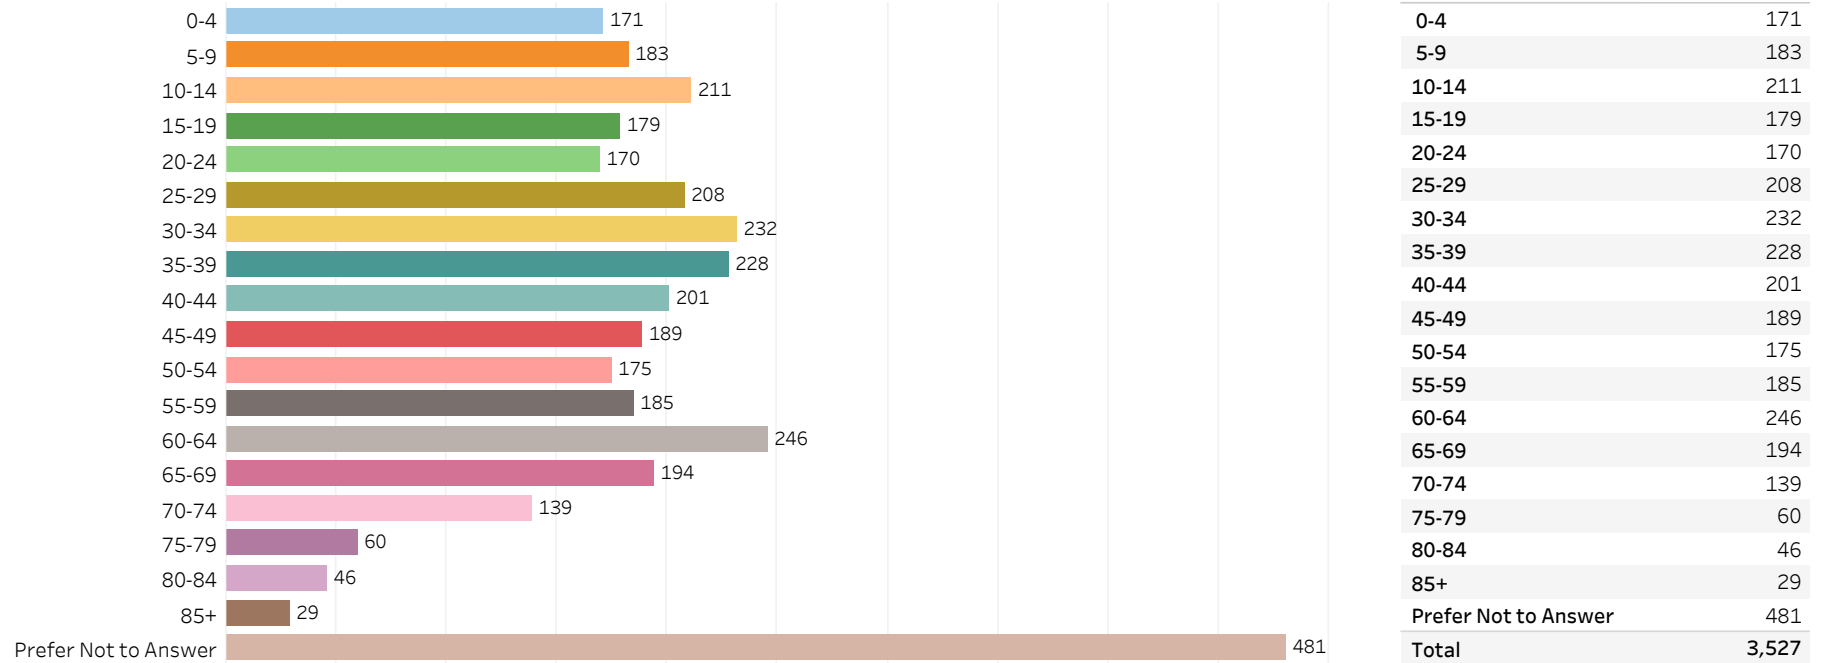

2019 Edmonton Municipal Census (Neighbourhood)

(Note: As per City of Edmonton Census Policy C520C, neighbourhoods with a population of less than 50 residents are reported as zero.)

Neighbourhood:

HILLVIEW

1. Population by Age Range

2. Population by Gender

3. Dwelling Unit Status