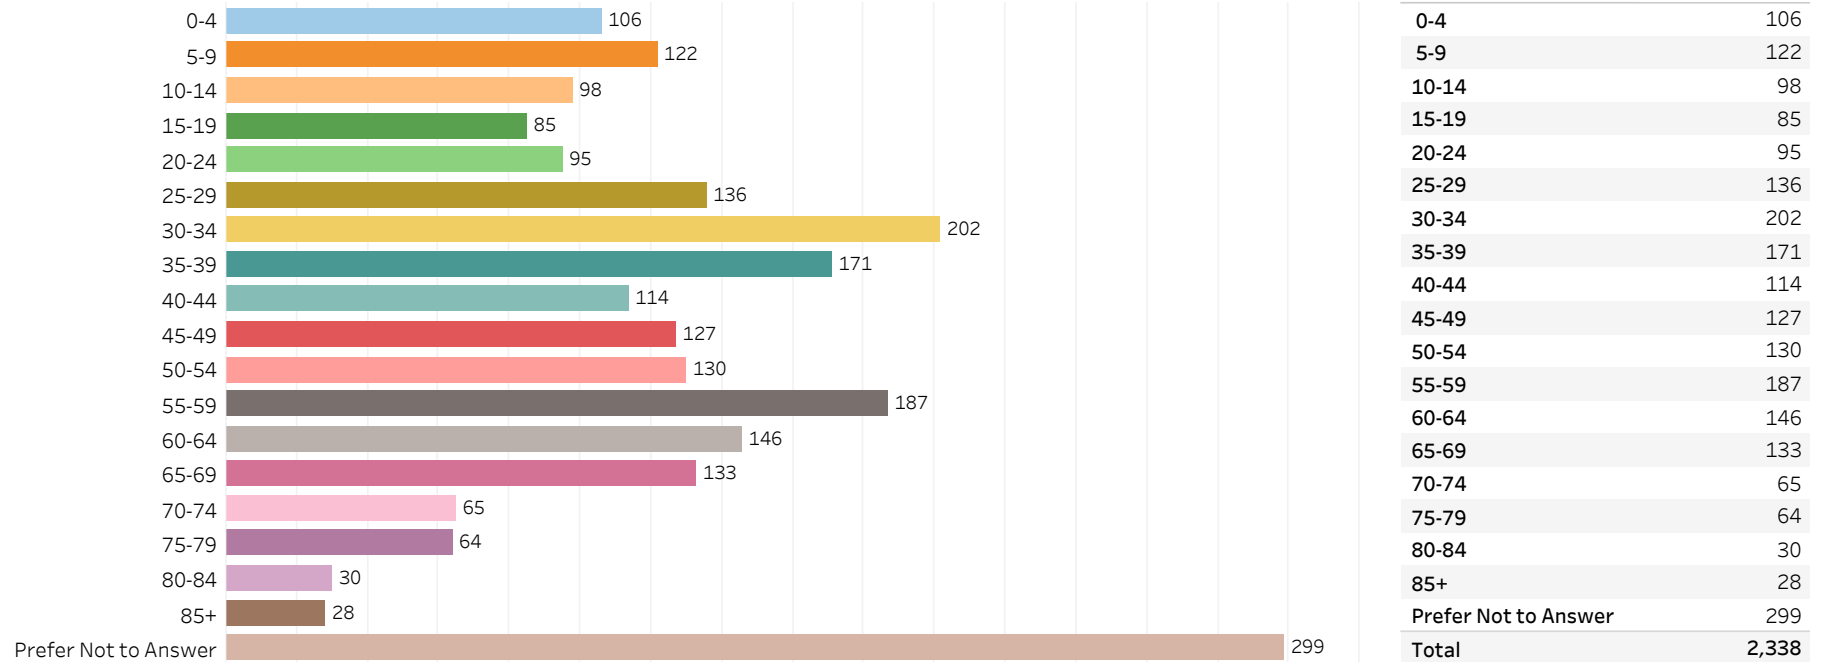

2019 Edmonton Municipal Census (Neighbourhood)

(Note: As per City of Edmonton Census Policy C520C, neighbourhoods with a population of less than 50 residents are reported as zero.)

Neighbourhood:

GROVENOR

1. Population by Age Range

2. Population by Gender

3. Dwelling Unit Status