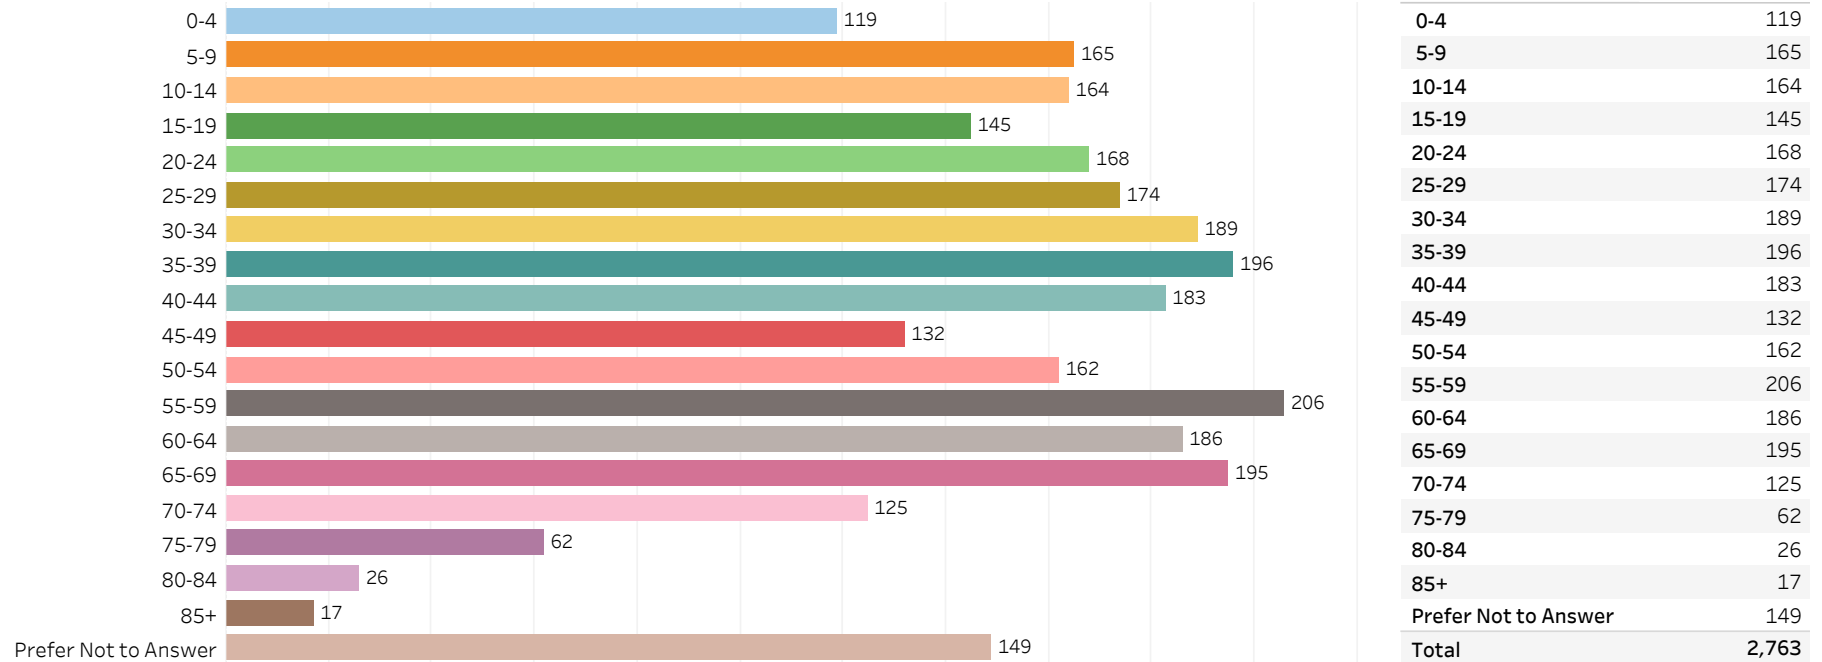

2019 Edmonton Municipal Census (Neighbourhood)

(Note: As per City of Edmonton Census Policy C520C, neighbourhoods with a population of less than 50 residents are reported as zero.)

Neighbourhood:

GREENVIEW

1. Population by Age Range

2. Population by Gender

3. Dwelling Unit Status