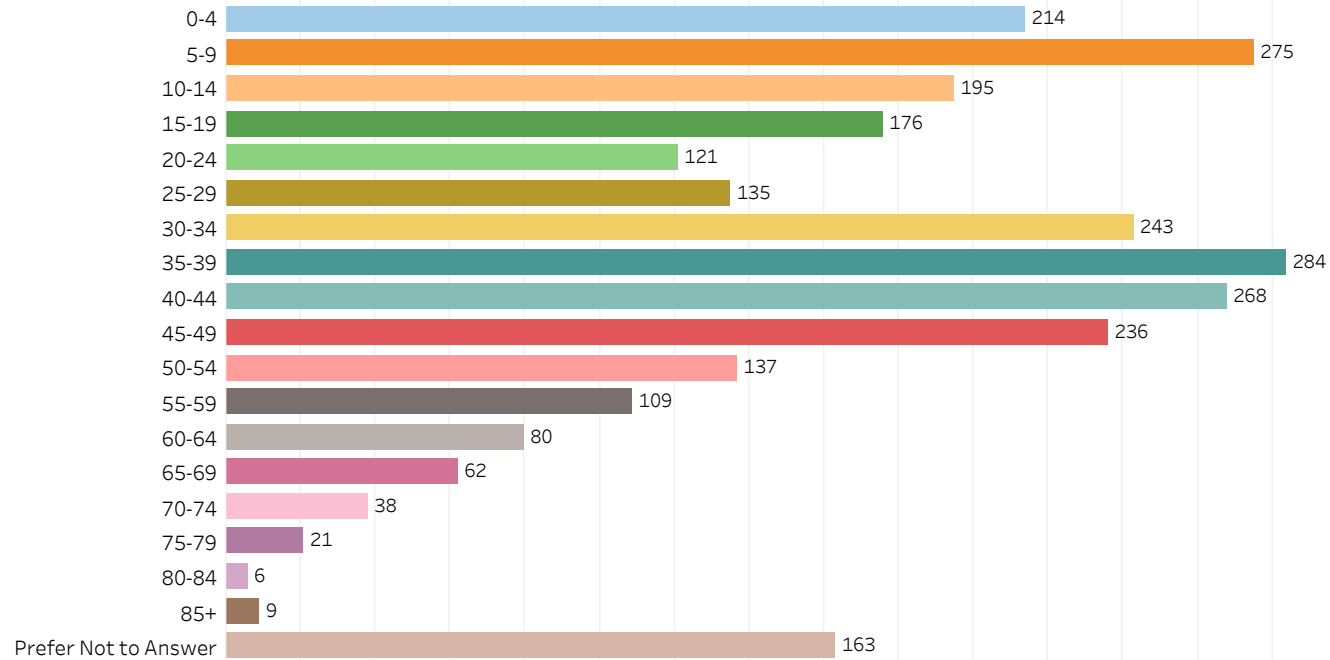

# 2019 Edmonton Municipal Census (Neighbourhood)

(Note: As per City of Edmonton Census Policy C520C, neighbourhoods with a population of less than 50 residents are reported as zero.)

Neighbourhood:

GRANVILLE

## 1. Population by Age Range

0-4	214
5-9	275
10-14	195
15-19	176
20-24	121
25-29	135
30-34	243
35-39	284
40-44	268
45-49	236
50-54	137
55-59	109
60-64	80
65-69	62
70-74	38
75-79	21
80-84	6
85+	9
Prefer Not to Answer	163
<b>Total</b>	<b>2,772</b>