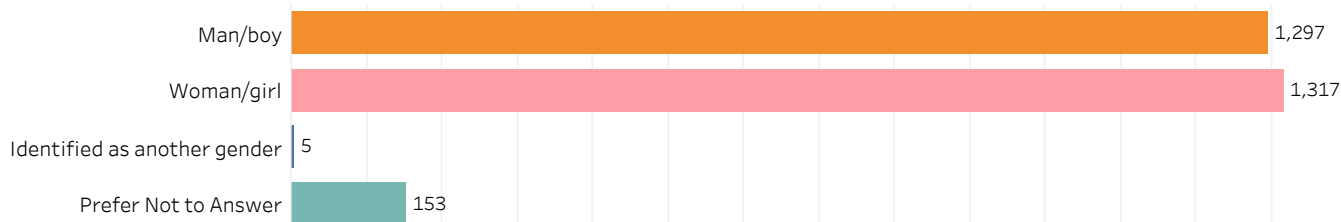

2. Population by Gender

Man/boy	1,297
Woman/girl	1,317
Identified as another gender	5
Prefer Not to Answer	153
Total	2,772