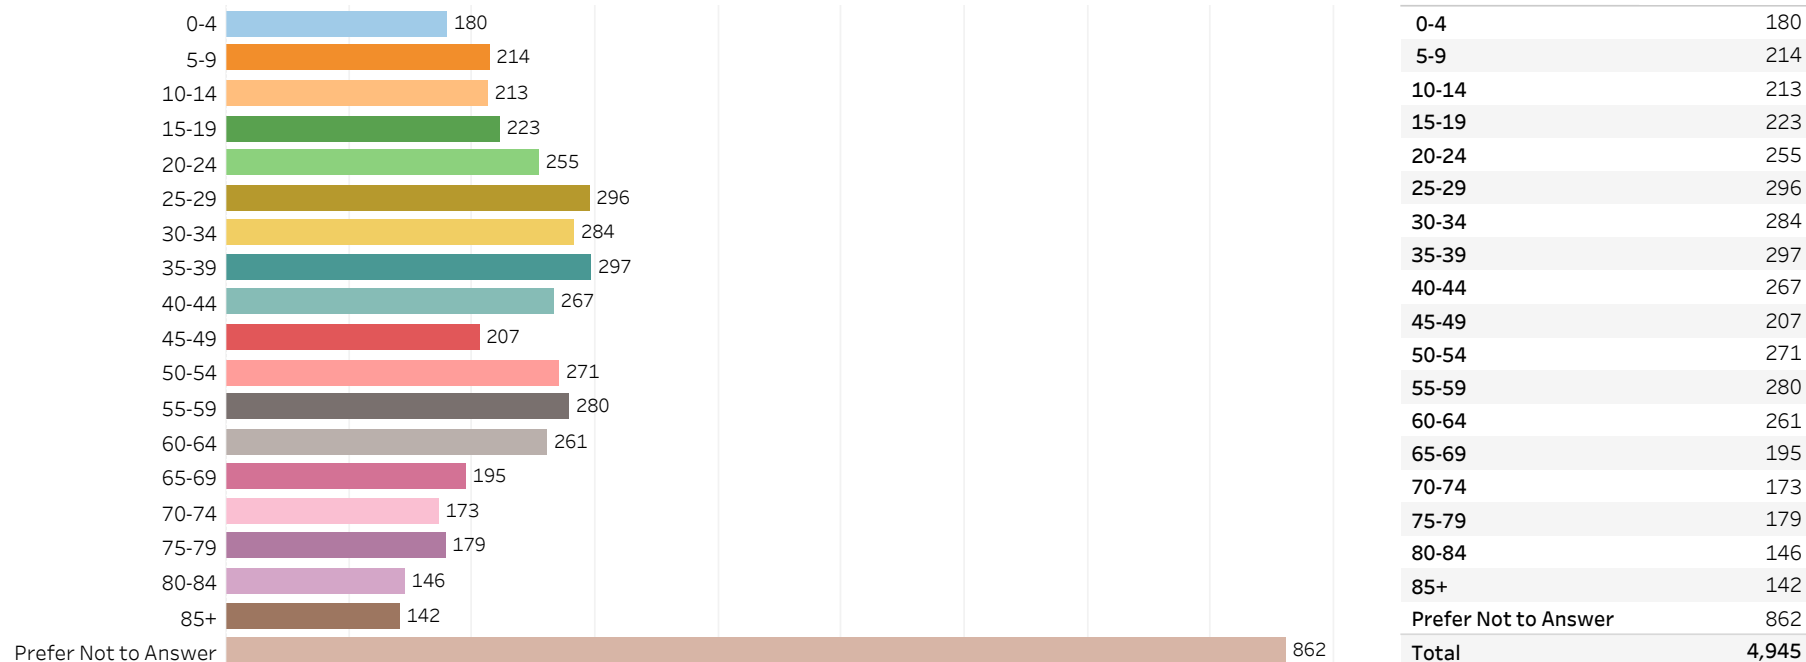

# 2019 Edmonton Municipal Census (Neighbourhood)

(Note: As per City of Edmonton Census Policy C520C, neighbourhoods with a population of less than 50 residents are reported as zero.)

Neighbourhood:

GLENWOOD

## 1. Population by Age Range

## 2. Population by Gender