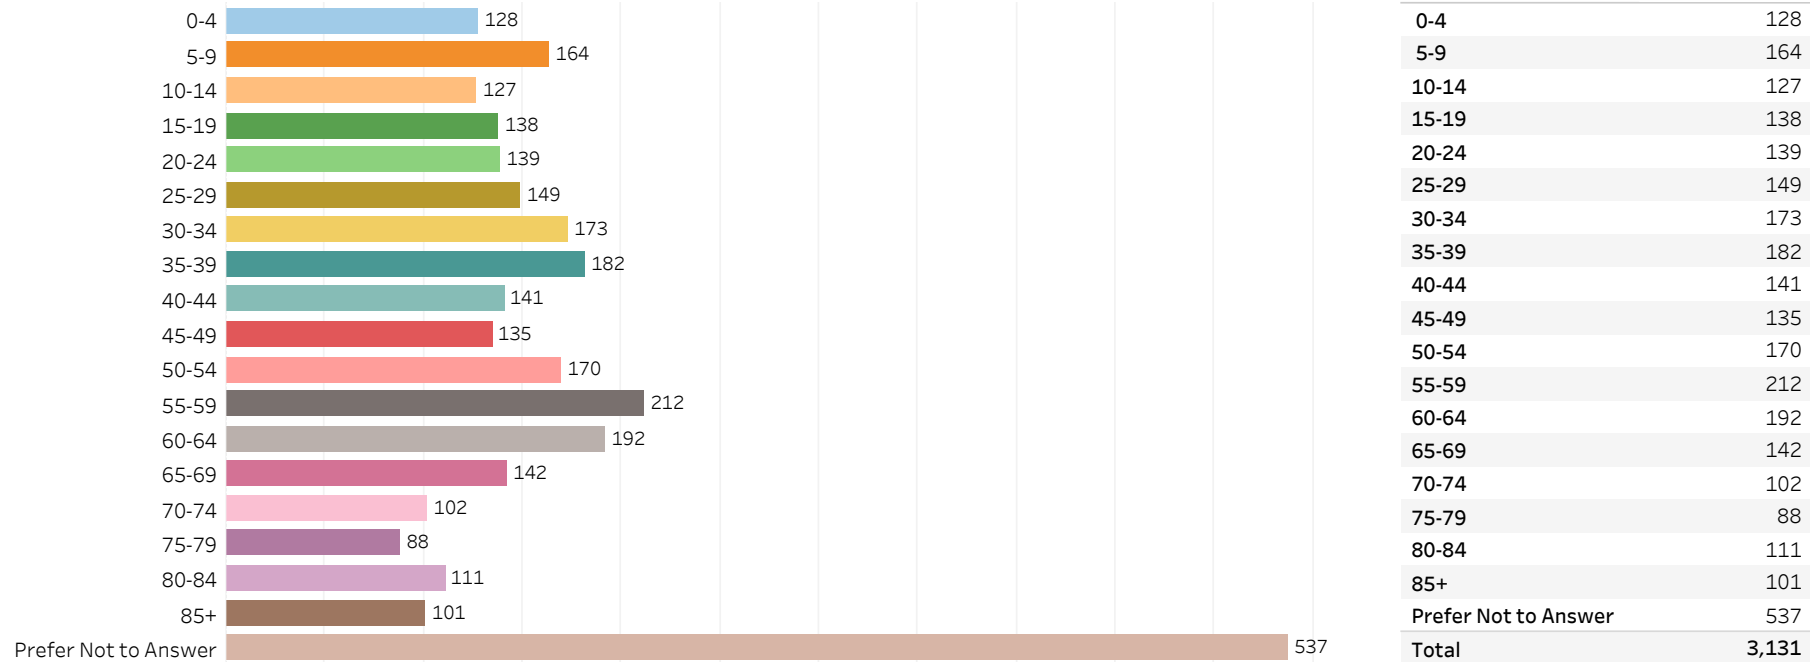

# 2019 Edmonton Municipal Census (Neighbourhood)

(Note: As per City of Edmonton Census Policy C520C, neighbourhoods with a population of less than 50 residents are reported as zero.)

Neighbourhood:

GLENGARRY

## 1. Population by Age Range

## 2. Population by Gender