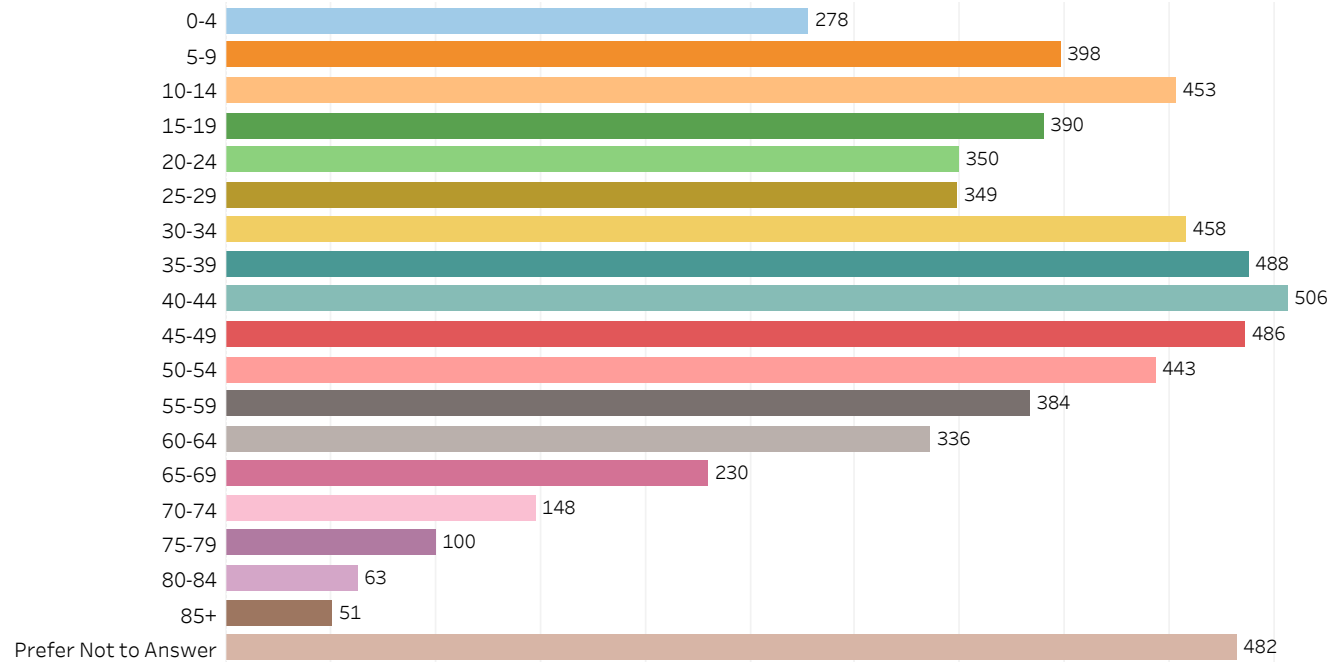

2019 Edmonton Municipal Census (Neighbourhood)

(Note: As per City of Edmonton Census Policy C520C, neighbourhoods with a population of less than 50 residents are reported as zero.)

Neighbourhood:

GLASTONBURY

1. Population by Age Range

0-4	278
5-9	398
10-14	453
15-19	390
20-24	350
25-29	349
30-34	458
35-39	488
40-44	506
45-49	486
50-54	443
55-59	384
60-64	336
65-69	230
70-74	148
75-79	100
80-84	63
85+	51
Prefer Not to Answer	482
Total	6,393