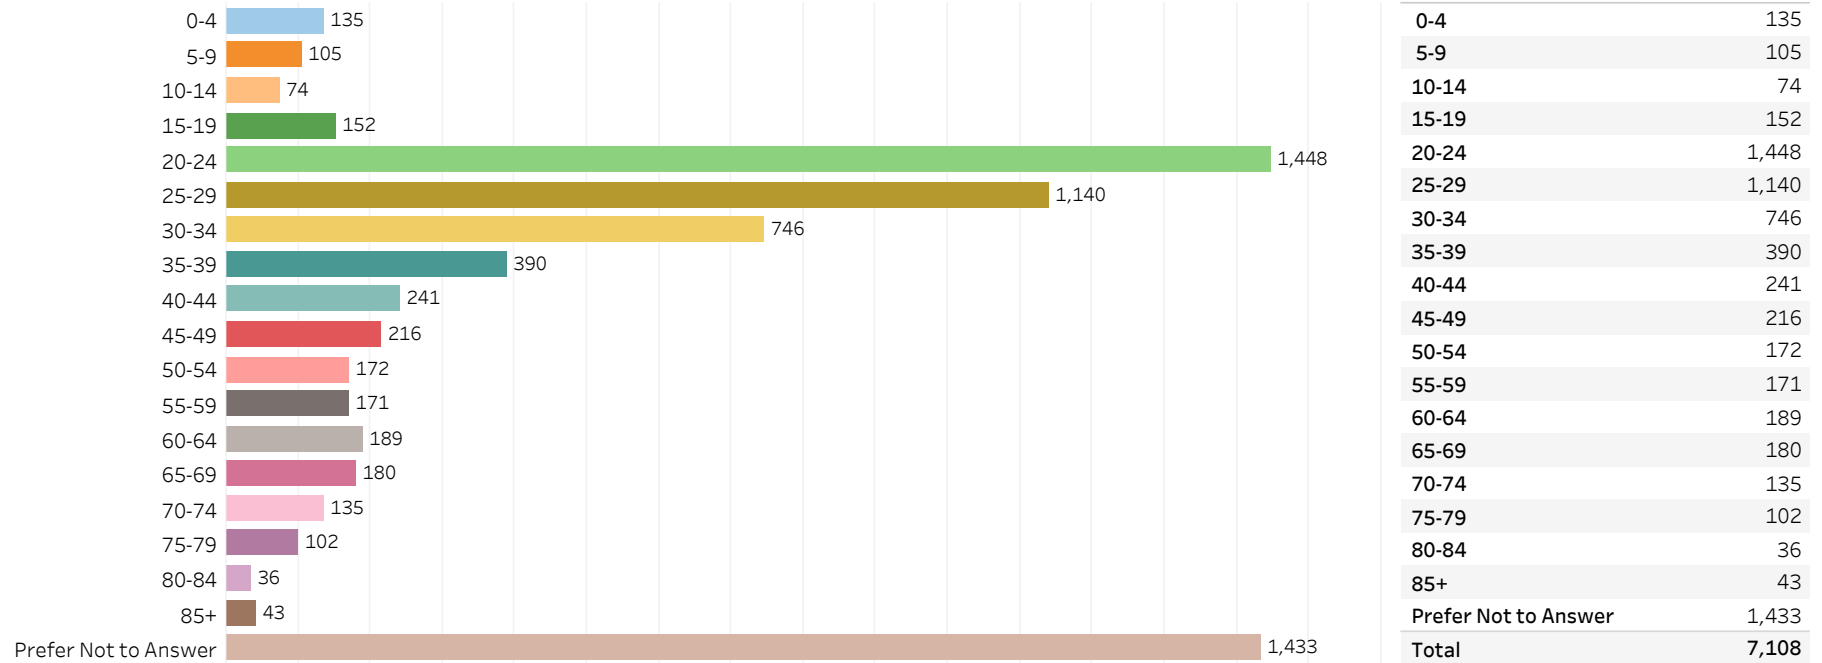

# 2019 Edmonton Municipal Census (Neighbourhood)

(Note: As per City of Edmonton Census Policy C520C, neighbourhoods with a population of less than 50 residents are reported as zero.)

Neighbourhood:

GARNEAU

## 1. Population by Age Range

## 2. Population by Gender