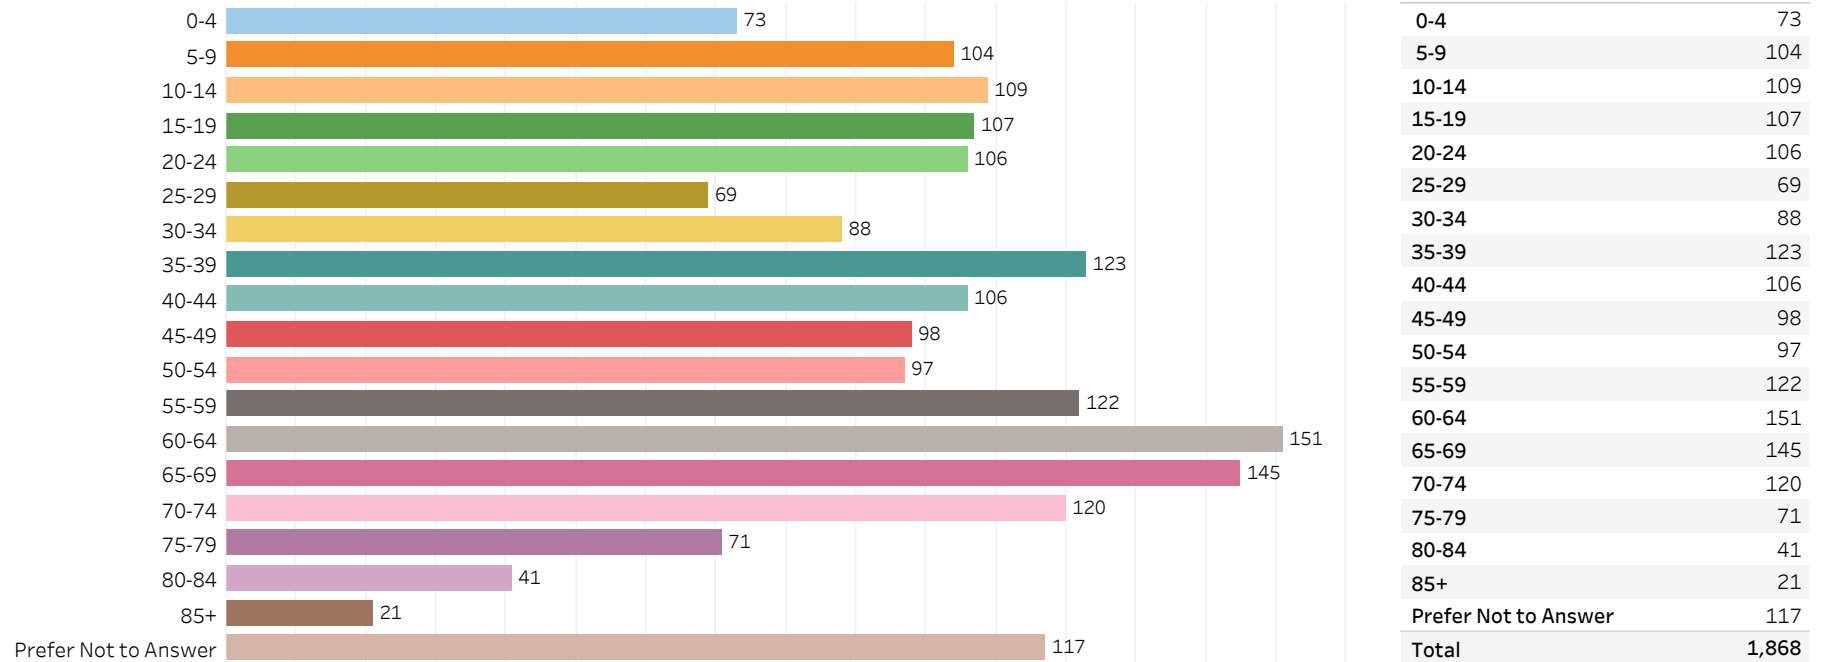

2019 Edmonton Municipal Census (Neighbourhood)

(Note: As per City of Edmonton Census Policy C520C, neighbourhoods with a population of less than 50 residents are reported as zero.)

Neighbourhood:

GARIEPY

1. Population by Age Range

2. Population by Gender

3. Dwelling Unit Status