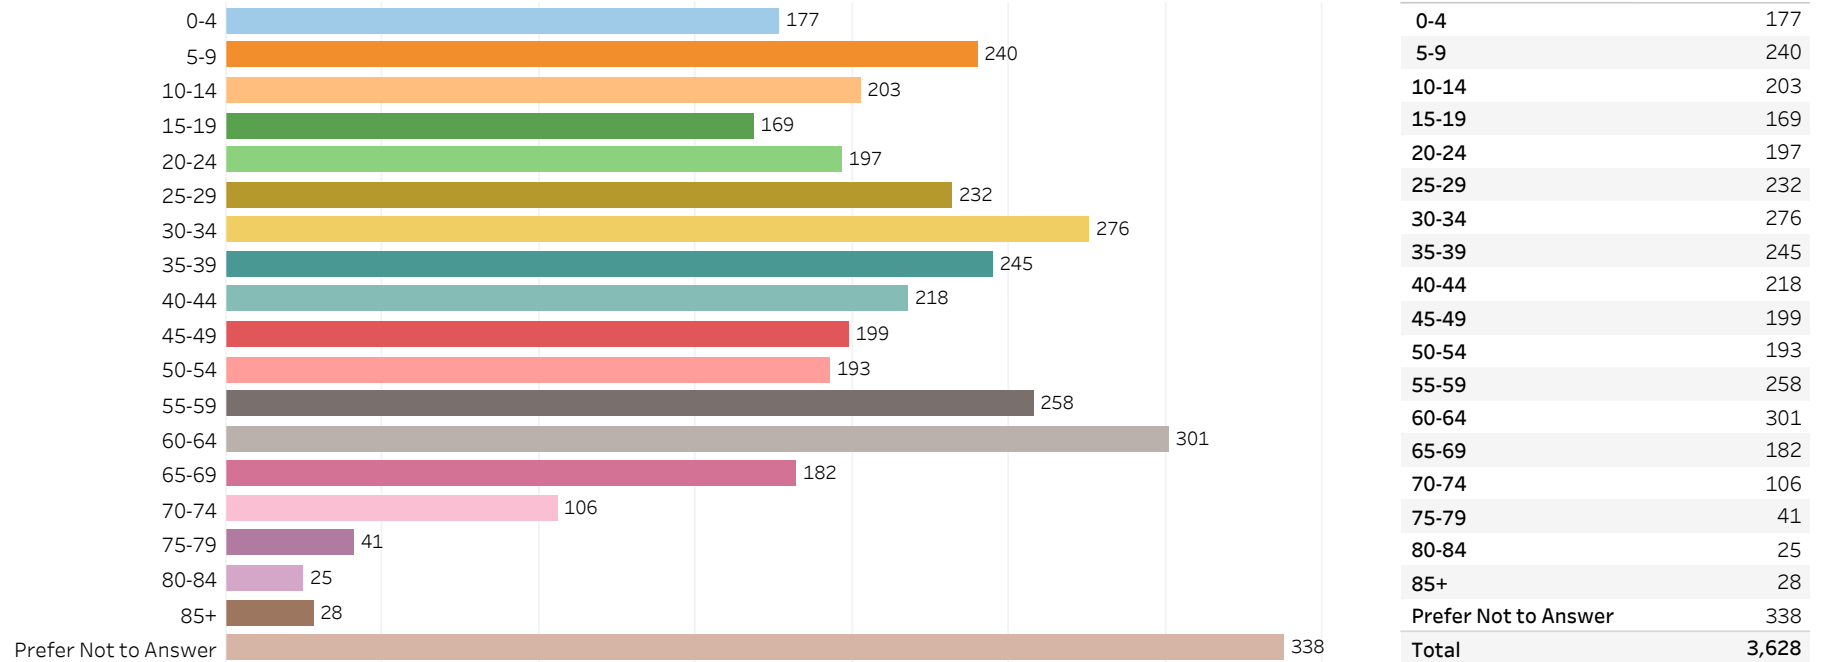

2019 Edmonton Municipal Census (Neighbourhood)

(Note: As per City of Edmonton Census Policy C520C, neighbourhoods with a population of less than 50 residents are reported as zero.)

Neighbourhood:

FRASER

1. Population by Age Range

2. Population by Gender

3. Dwelling Unit Status