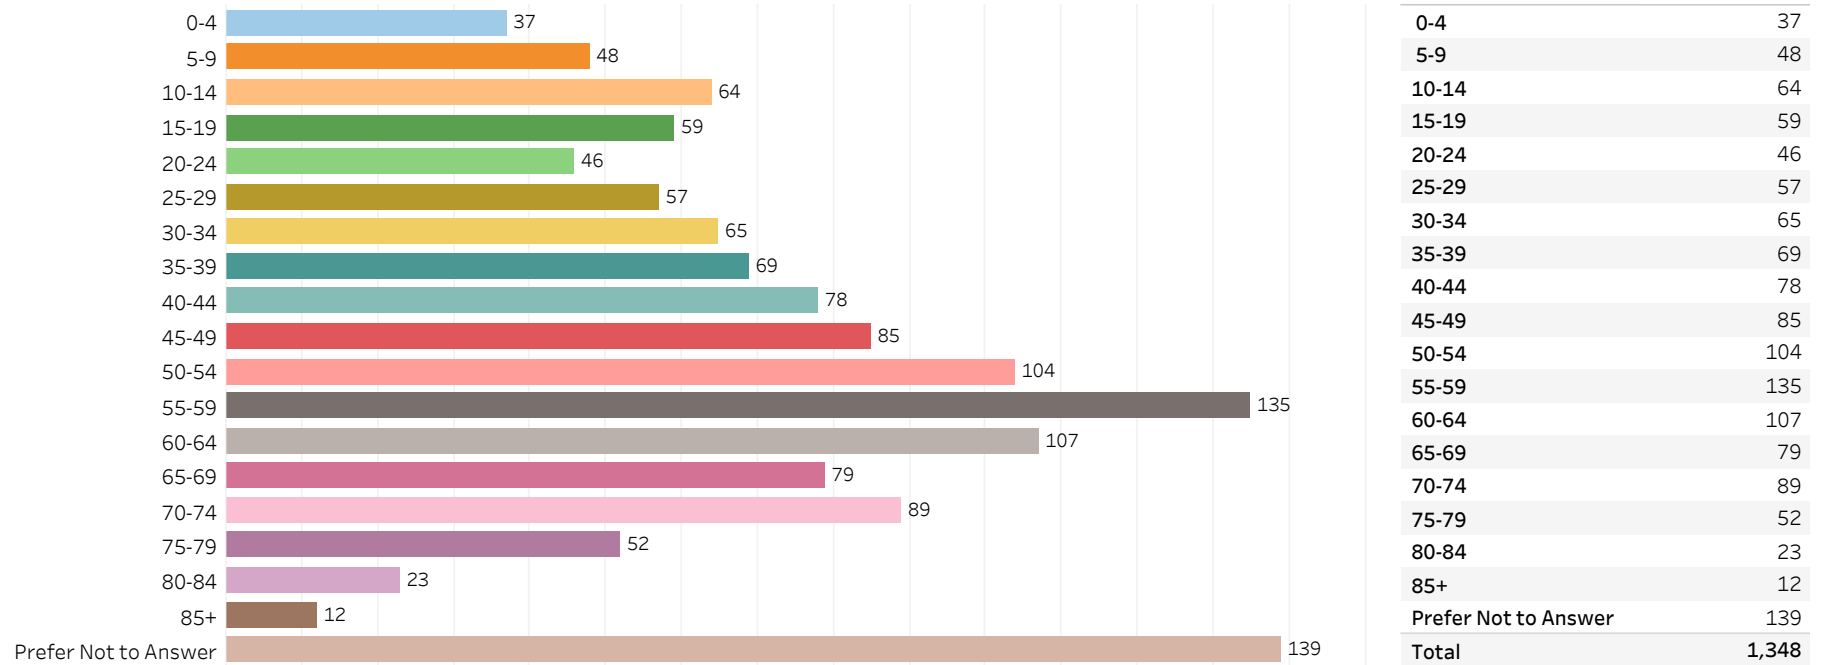

2019 Edmonton Municipal Census (Neighbourhood)

(Note: As per City of Edmonton Census Policy C520C, neighbourhoods with a population of less than 50 residents are reported as zero.)

Neighbourhood:

EVERGREEN

1. Population by Age Range

2. Population by Gender

3. Dwelling Unit Status