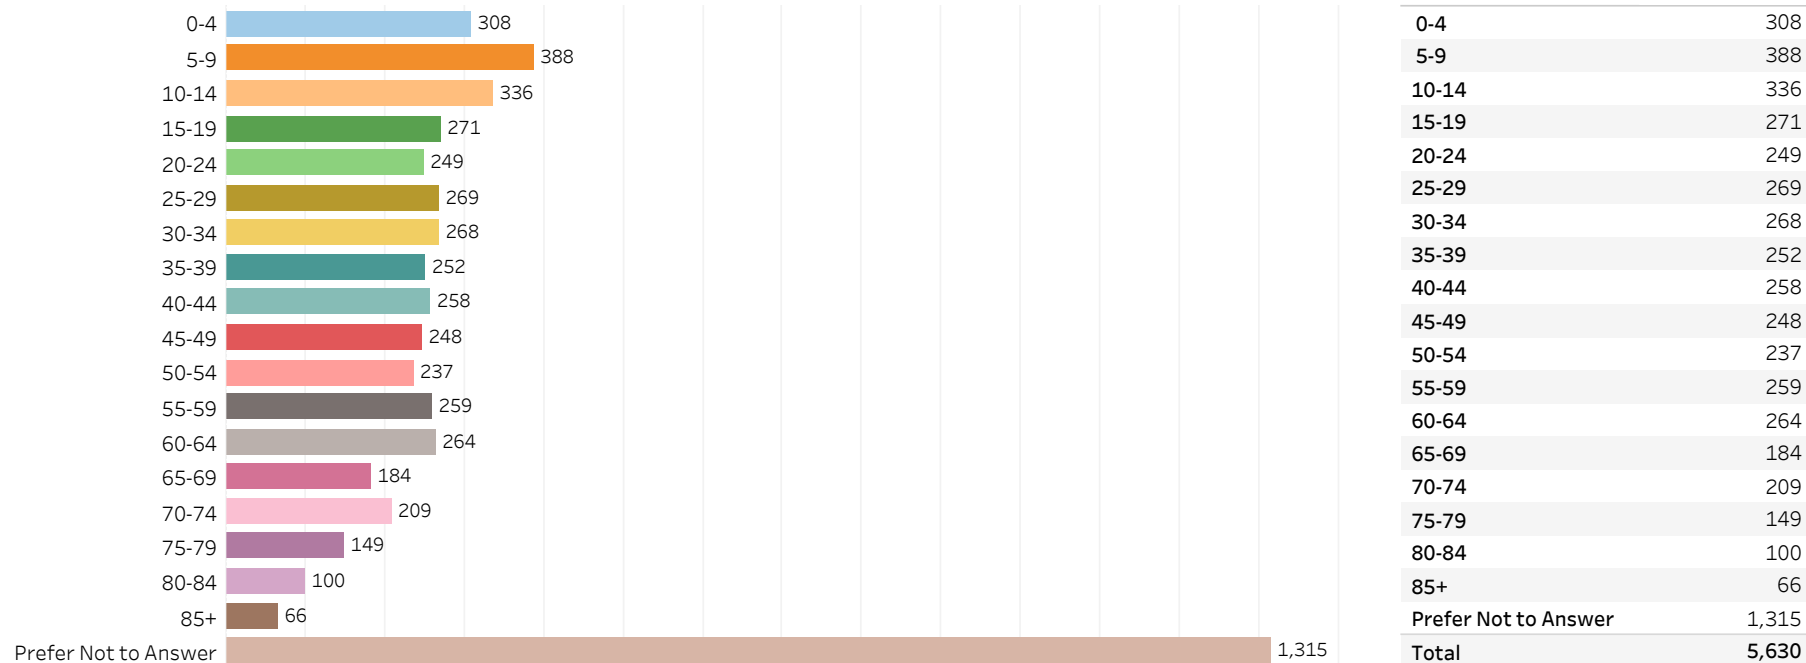

2019 Edmonton Municipal Census (Neighbourhood)

(Note: As per City of Edmonton Census Policy C520C, neighbourhoods with a population of less than 50 residents are reported as zero.)

Neighbourhood:

EVANSDALE

1. Population by Age Range

2. Population by Gender

3. Dwelling Unit Status