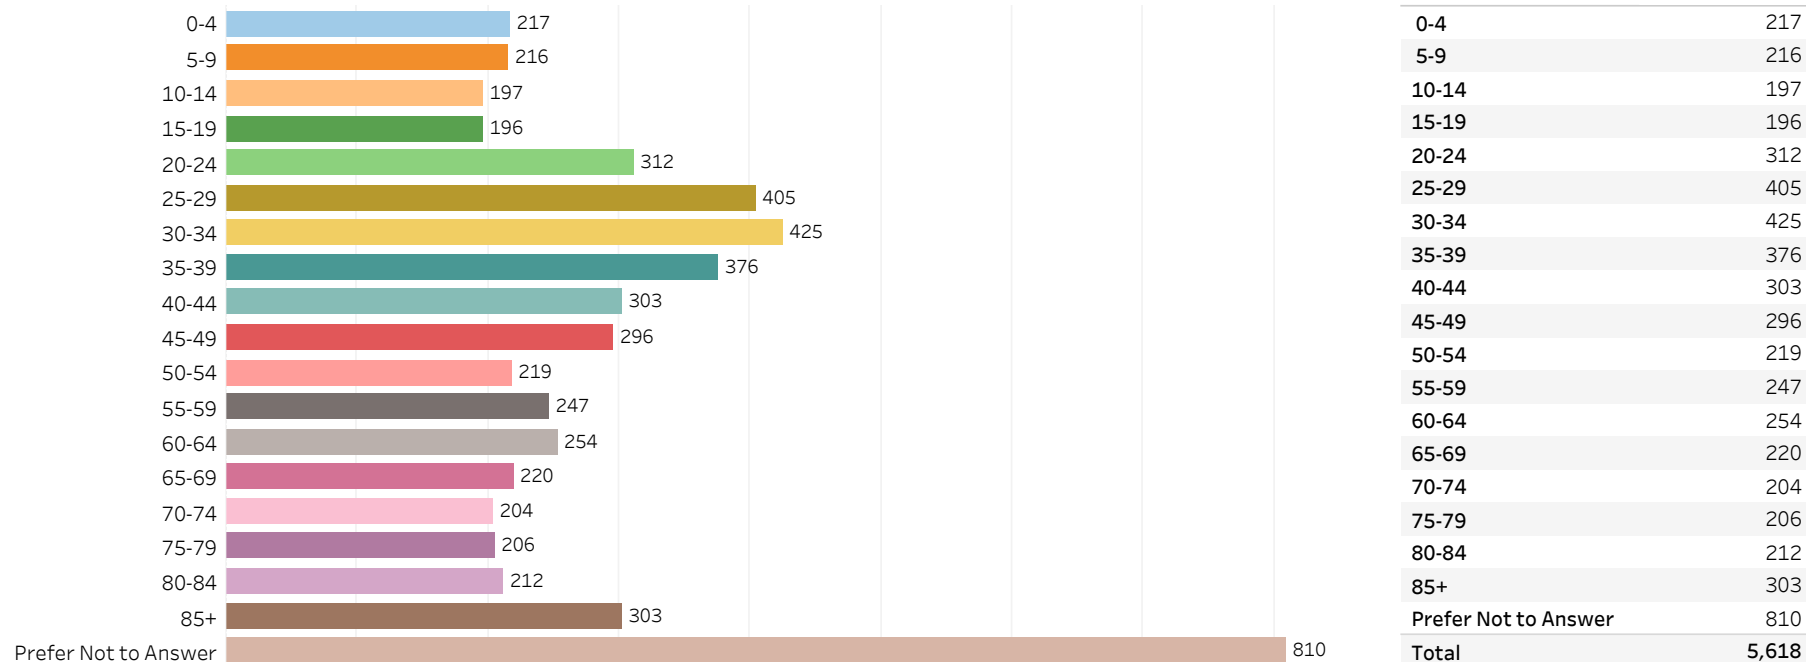

2019 Edmonton Municipal Census (Neighbourhood)

(Note: As per City of Edmonton Census Policy C520C, neighbourhoods with a population of less than 50 residents are reported as zero.)

Neighbourhood:

ERMINESKIN

1. Population by Age Range

2. Population by Gender

3. Dwelling Unit Status