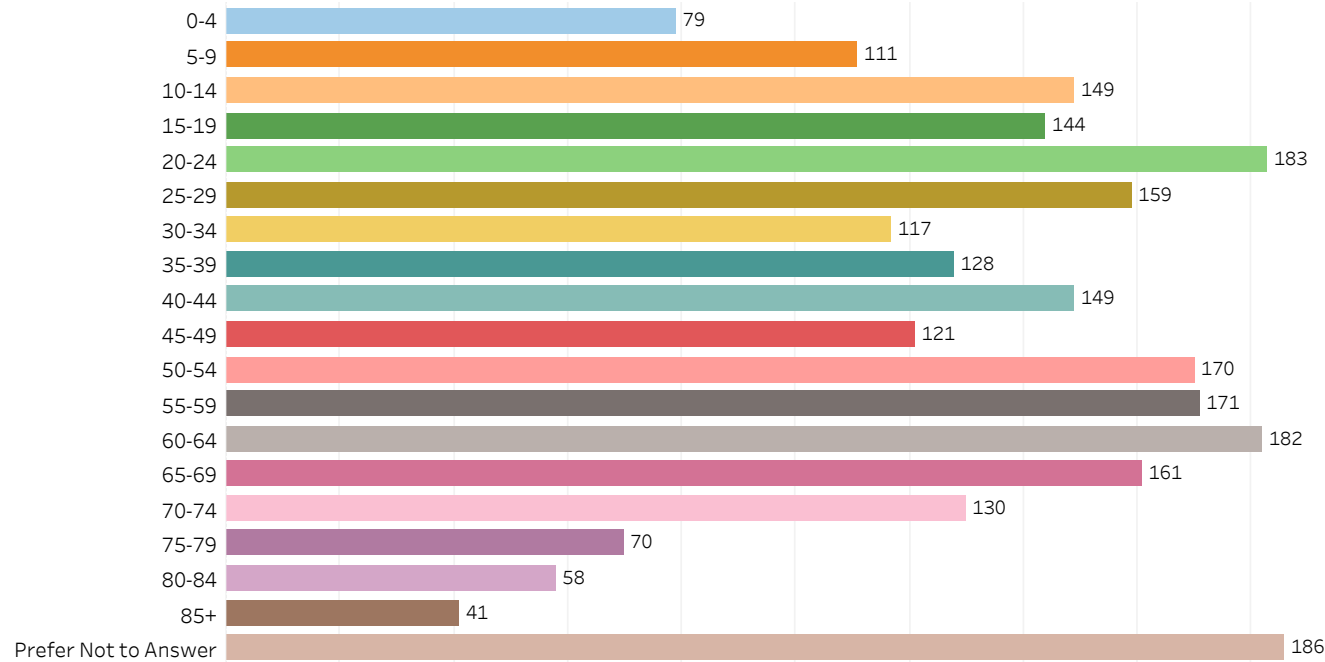

# 2019 Edmonton Municipal Census (Neighbourhood)

(Note: As per City of Edmonton Census Policy C520C, neighbourhoods with a population of less than 50 residents are reported as zero.)

Neighbourhood:

ELSINORE

## 1. Population by Age Range

0-4	79
5-9	111
10-14	149
15-19	144
20-24	183
25-29	159
30-34	117
35-39	128
40-44	149
45-49	121
50-54	170
55-59	171
60-64	182
65-69	161
70-74	130
75-79	70
80-84	58
85+	41
Prefer Not to Answer	186
<b>Total</b>	<b>2,509</b>